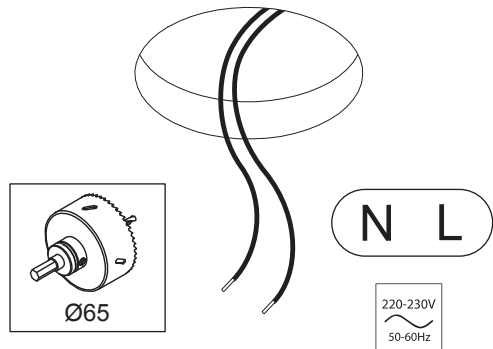

K 72 IP54 LED RG

140410XX 140411XX 140412XX 140413XX 140414XX 140415XX 140416XX 140417XX 140418XX

install : Twist clockwise
uninstall : Twist counterclockwise

Replace protective shield when broken.
The luminaire shall only be used complete with its protective shield.
Reference number: 1011481