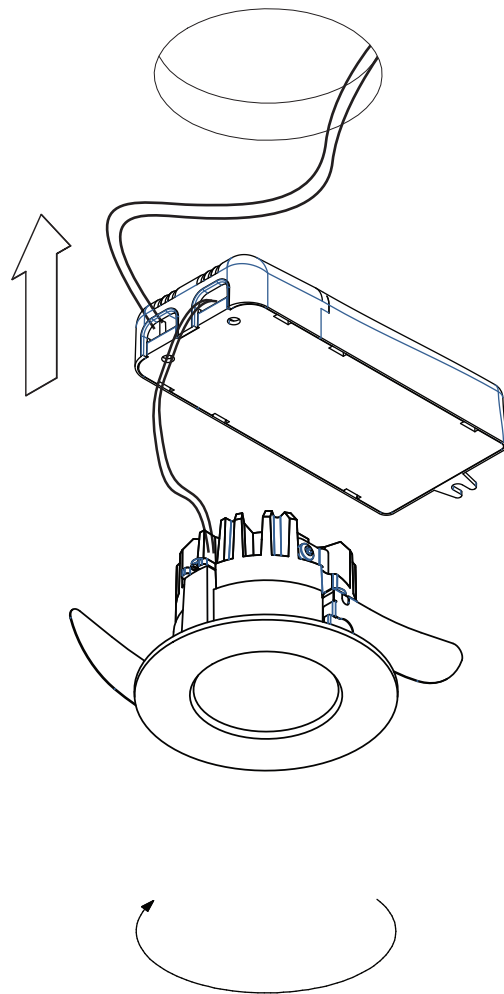

K 72 IP54 LED RG

140410XX 140411XX 140412XX 140413XX 140414XX 140415XX 140416XX 140417XX 140418XX

install : Twist clockwise
uninstall : Twist counterclockwise

Replace protective shield when broken.
The luminaire shall only be used complete with its protective shield.
Reference number: 1011481