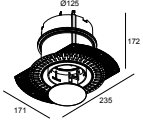

28400 0070 MOUNTING KIT ENTERO RD-S CSC

28400 0130 MOUNTING KIT ENTERO RD-S WSC

Montage kit - side air + light

29810 0110 MOUNTING KIT SIDE AIR 105

Montage kit - side air only

29810 0100 MOUNTING KIT SIDE AIR ONLY 1

ENTERO RD-S TRIMLESS IP 92720 W

28450 9220 W

Montage kit - top air only

29810 0200 MOUNTING KIT TOP AIR ONLY 1

Montage kit - no air

29810 0120 MOUNTING KIT NO AIR 105

Notes: