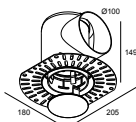

28400 0070 MOUNTING KIT ENTERO RD-S CSC

28400 0130 MOUNTING KIT ENTERO RD-S WSC

Montage kit - side air + light

29810 0110 MOUNTING KIT SIDE AIR 105

Montage kit - side air only

29810 0100 MOUNTING KIT SIDE AIR ONLY 1

ENTERO RD-S TRIMLESS IP 92720 W

28450 9220 W

Montage kit - top air only

29810 0200 MOUNTING KIT TOP AIR ONLY 1

Montage kit - no air

29810 0120 MOUNTING KIT NO AIR 105

Notes: