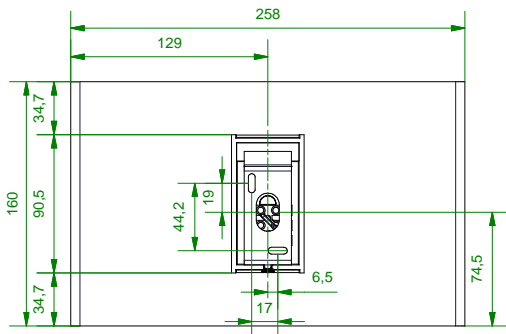

Split Large 2x LED<500lm

126041XX

Lamp type : LED array 230V

1

2

3

4

Art. 1011071