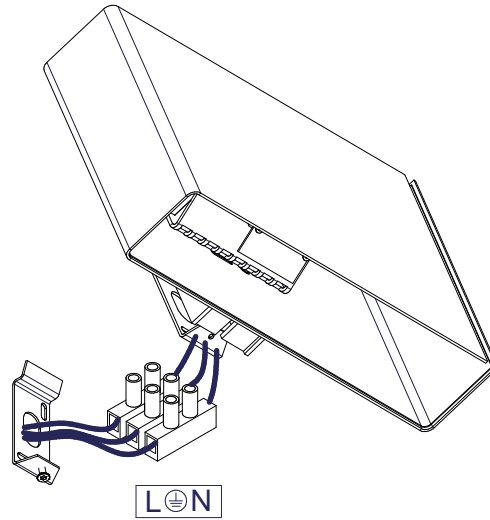

Split Large 2x LED<500lm

126041XX

Lamp type : LED array 230V

1

2

3

4

Art. 1011071