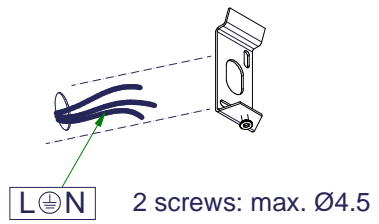

Split Large 2x LED<500lm

126041XX

Lamp type : LED array 230V

1