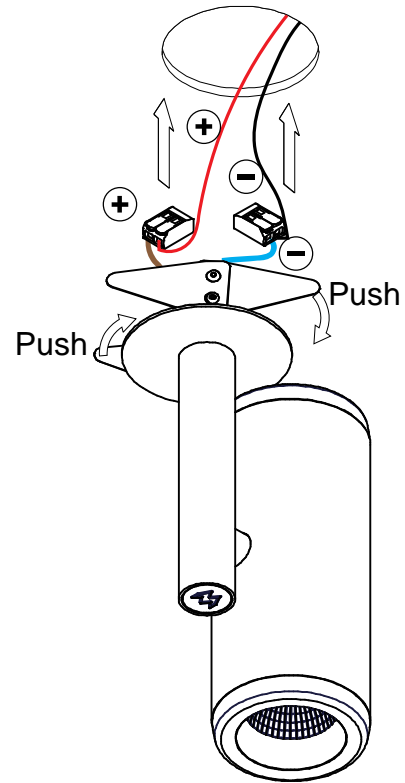

Médard ceiling recessed LED GE

127360XX_127361XX_127362XX_127363XX

1

2

Drive Current (mA)	Forward Voltage		Power (W)
	min (Vf)	max (Vf)	
350	29,1	33,7	11,0
500	29,9	34,7	16,2

3

4

CAN BE USED WITH

12291330 Gypkit 170x112 - ø65
10490330 Conbox 172x112x100x236

Drivers:
see driver matrix - latest version on website
www.supermodular.com or check sales contact