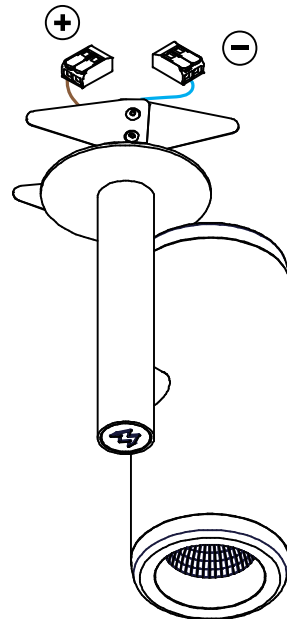

Médard ceiling recessed LED GE

127360XX_127361XX_127362XX_127363XX

1

2

Drive Current (mA)	Forward Voltage		Power (W)
	min (Vf)	max (Vf)	
350	29,1	33,7	11,0
500	29,9	34,7	16,2

3

4

CAN BE USED WITH

12291330 Gypkit 170x112 - ø65
10490330 Conbox 172x112x100x236

Drivers:
see driver matrix - latest version on website
www.supermodular.com or check sales contact