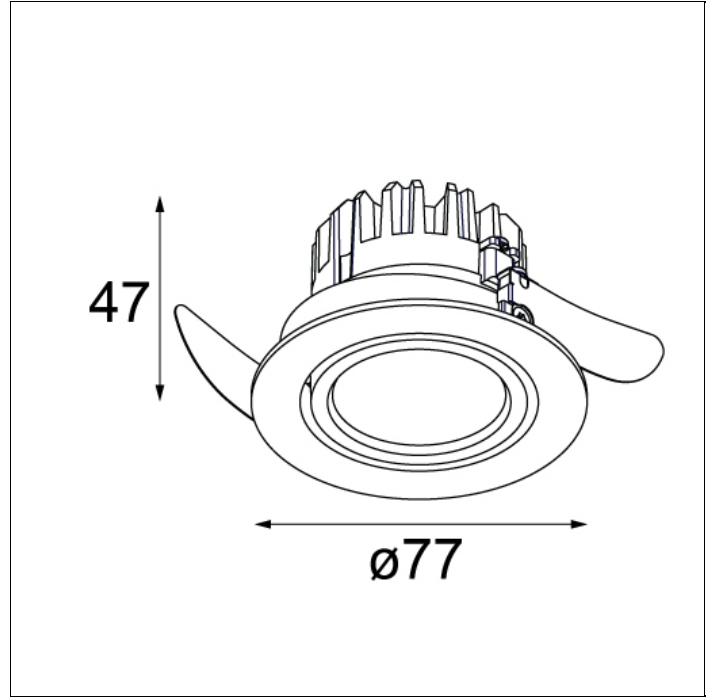

K77 ADJUSTABLE

K77 ADJUSTABLE LED TRE DIM RG

K77 was developed as an extension to K72. With the LED dedicated rework of the K we honour an icon. A timeless, adjustable spot for general/accent lighting product that will remain in the Modular portfolio for many years to come. Just like its K72 counterpart, K77 is available in donkey grey and white structure.

Art. Nr. 14051871

SPECIFICATIONS

Lamp	1x LED Array 9.2W
Gear / Transfo	LED gear incl.
Cut-out size	ø 70 h 60
Weight	0.31kg
Min. Distance	0.1
Power supply	230V
IP	IP20
Glow Wire Test	960°
CRI	90
Lumen	792 Lm
Efficacy	66 Lm/W
UGR	22
Adjustability	h 360° v -30°/+30°
Remark	! 3500K on request

This label is available in other languages:
<http://supermodular.com/assets/TYPE2.pdf>

K77 ADJUSTABLE

K77 ADJUSTABLE LED TRE DIM RG

ACCESSORIES

GYPKIT

12290130		GYPKIT 190X190 - Ø70
----------	--	----------------------

CONBOX

10889830		CONBOX 190X192X130X256
----------	--	------------------------