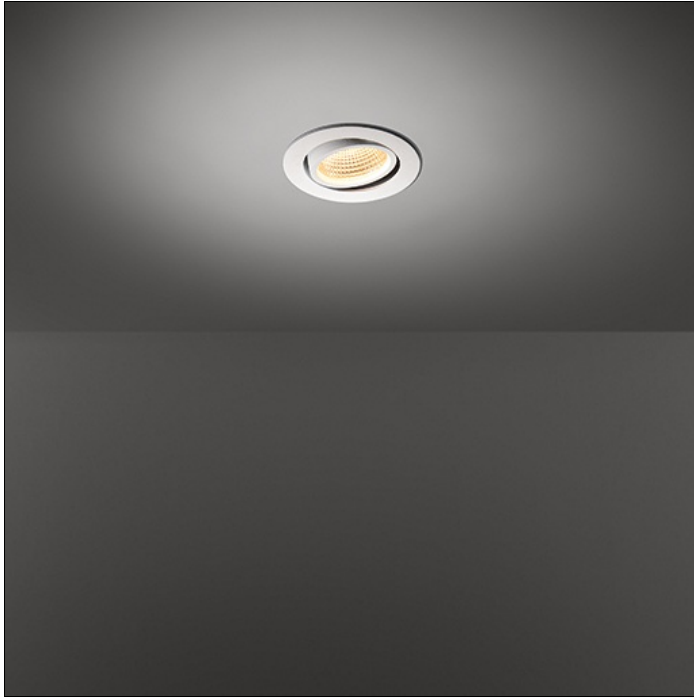

K77 ADJUSTABLE

K77 ADJUSTABLE LED TRE DIM RG

K77 was developed as an extension to K72. With the LED dedicated rework of the K we honour an icon. A timeless, adjustable spot for general/accent lighting product that will remain in the Modular portfolio for many years to come. Just like its K72 counterpart, K77 is available in donkey grey and white structure.

Art. Nr. 14051871

SPECIFICATIONS

Lamp	1x LED Array 9.2W
Gear / Transfo	LED gear incl.
Cut-out size	ø 70 h 60
Weight	0.31kg
Min. Distance	0.1
Power supply	230V
IP	IP20
Glow Wire Test	960°
CRI	90
Lumen	792 Lm
Efficacy	66 Lm/W
UGR	22
Adjustability	h 360° v -30°/+30°
Remark	! 3500K on request

	WARM WHITE 2700K / CRI 90+			WARM WHITE 3000K / CRI 90+			NEUTRAL WHITE 4000K / CRI 90+		
	SPOT 15°	MEDIUM 25°	FLOOD 40°	SPOT 15°	MEDIUM 25°	FLOOD 40°	SPOT 15°	MEDIUM 25°	FLOOD 40°
donkey grey struc	14051071	14051171	14051271	14051371	14051471	14051571	14051671	14051771	14051871
white struc	14051009	14051109	14051209	14051309	14051409	14051509	14051609	14051709	14051809