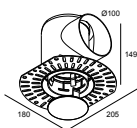

kit de montage - side air + light

29810 0100 MOUNTING KIT SIDE AIR ONLY 1