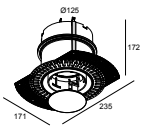

kit de montage - top air only

29810 0200 MOUNTING KIT TOP AIR ONLY 1

☐