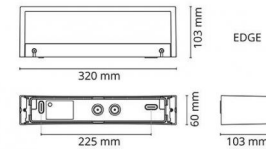

Control/Dimming

Type: Trailing edge dimming