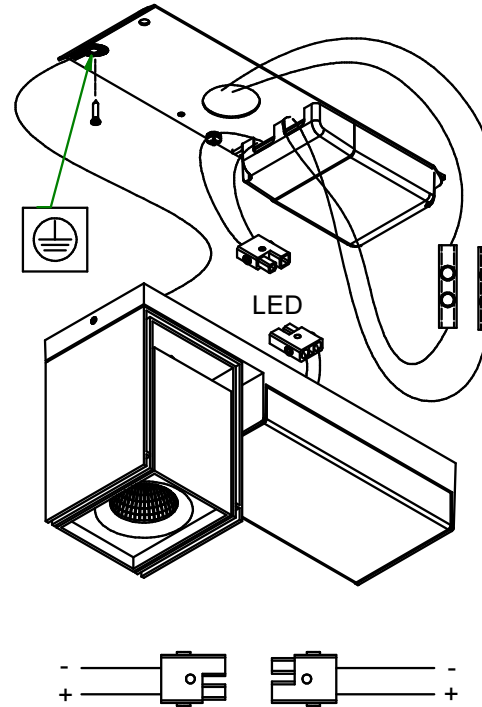

Rektor LED GI 1-10V Pushdim

128250XX

Lamptype : LED Array

1

2

128250XX		

Sample **PushDim** wiring diagram:

Sample **1-10V** wiring diagram:

3

4

230V / 50-60Hz								

18/04/2014V1