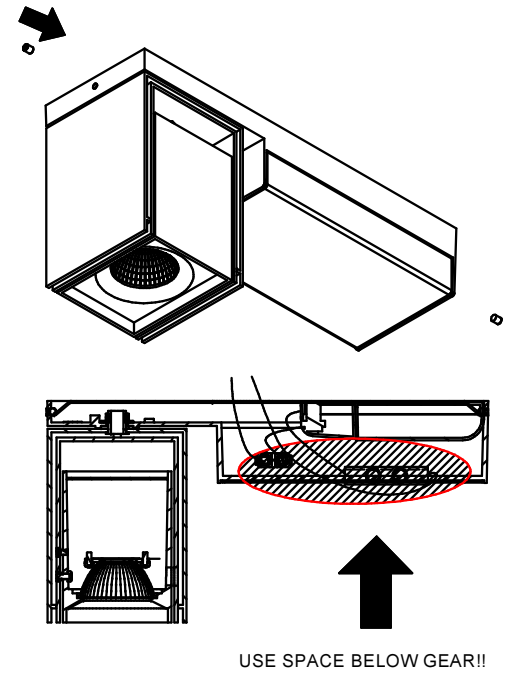

Rektor LED GI 1-10V Pushdim

128250XX

Lamptype : LED Array

1

2

128250XX		

Sample **PushDim** wiring diagram:

Sample **1-10V** wiring diagram:

3

4

230V / 50-60Hz								

18/04/2014V1