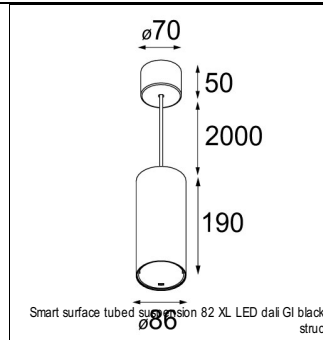

RECESSED-FRAME

12500230	RECESSED RING Ø70 H100

MASK

12500132	SMART MASK 82 2X BLACK STRUC
12500146	SMART MASK 82 2X GOLD
12500160	SMART MASK 82 2X WHITE STRUC

ACCESSORIES

SURFACE-BOX

12515132	SMART SURFACE BOX 82 1-10V/PUSHDIM GI FOR 2X LED GE BLACK STRUC