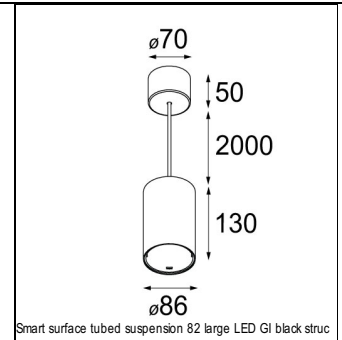

RECESSED-FRAME

12500230	RECESSED RING Ø70 H100

MASK

12500132	SMART MASK 82 2X BLACK STRUC
12500146	SMART MASK 82 2X GOLD
12500160	SMART MASK 82 2X WHITE STRUC

ACCESSORIES

SURFACE-BOX

12515132	SMART SURFACE BOX 82 1-10V/PUSHDIM GI FOR 2X LED GE BLACK STRUC