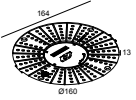

Montage kit

29510 0020 MOUNTING KIT PLAT-OH! TRIMLESS

Notes: