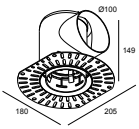

Montage kit spanplafond

28400 0070 MOUNTING KIT ENTERO RD-S CSC

28400 0130 MOUNTING KIT ENTERO RD-S WSC

Montage kit - side air + light

29810 0110 MOUNTING KIT SIDE AIR 105

Montage kit - top air + light

29810 0130 MOUNTING KIT TOP AIR 105

Montage kit - side air only

29810 0100 MOUNTING KIT SIDE AIR ONLY 1

ENTERO RD-S TRIMLESS 93020 GC

28425 9320 GC

Montage kit - top air only

29810 0200 MOUNTING KIT TOP AIR ONLY 1

Montage kit - no air

29810 0120 MOUNTING KIT NO AIR 105