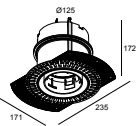

Montage kit spanplafond

28400 0070 MOUNTING KIT ENTERO RD-S CSC

28400 0130 MOUNTING KIT ENTERO RD-S WSC

Montage kit - side air + light

29810 0110 MOUNTING KIT SIDE AIR 105

Montage kit - top air + light

29810 0130 MOUNTING KIT TOP AIR 105

Montage kit - side air only

29810 0100 MOUNTING KIT SIDE AIR ONLY 1

ENTERO RD-S TRIMLESS 93020 GC

28425 9320 GC

Montage kit - top air only

29810 0200 MOUNTING KIT TOP AIR ONLY 1

Montage kit - no air

29810 0120 MOUNTING KIT NO AIR 105