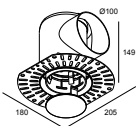

Montage kit spanplafond

28400 0070 MOUNTING KIT ENTERO RD-S CSC

28400 0130 MOUNTING KIT ENTERO RD-S WSC

Montage kit - side air + light

29810 0110 MOUNTING KIT SIDE AIR 105

Montage kit - top air + light

29810 0130 MOUNTING KIT TOP AIR 105

Montage kit - side air only

29810 0100 MOUNTING KIT SIDE AIR ONLY 1

ENTERO RD-S TRIMLESS 93020 GC

28425 9320 GC

Montage kit - top air only

29810 0200 MOUNTING KIT TOP AIR ONLY 1

Montage kit - no air

29810 0120 MOUNTING KIT NO AIR 105