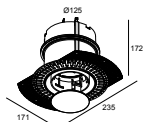

Montage kit spanplafond

28400 0070 MOUNTING KIT ENTERO RD-S CSC

28400 0130 MOUNTING KIT ENTERO RD-S WSC

Montage kit - side air + light

29810 0110 MOUNTING KIT SIDE AIR 105

Montage kit - top air + light

29810 0130 MOUNTING KIT TOP AIR 105

Montage kit - side air only

29810 0100 MOUNTING KIT SIDE AIR ONLY 1

ENTERO RD-S TRIMLESS 93020 GC

28425 9320 GC

Montage kit - top air only

29810 0200 MOUNTING KIT TOP AIR ONLY 1

Montage kit - no air

29810 0120 MOUNTING KIT NO AIR 105