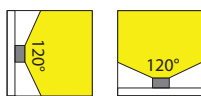

LED FLEXIBELE STRIP BRONZE SERIE (LED FLEXIBLE STRIP BRONZE SERIE)

ROL À 5 MTR / 36W
ROLE OF 5 MTR

Bedrijfstemperatuur: -20°C ~ 50°C
Operating temperature: -20°C ~ 50°C

Voedingen en controllers, vanaf pagina 98
Drivers and controllers, from page 98

Aluminium LED profielen, vanaf pagina 78
Aluminum LED profiles, from page 78

Uitermate flexibele LED strip. Deze LED strip is bedoeld voor binnentoepassingen en is aan de achterzijde voorzien van een 3M plakstrip zodat de LED strip eenvoudig op een stof- en vetvrije ondergrond kan worden gemonteerd. De LED strip kan eenvoudig worden ingekort op de aangegeven markeringen. Leverbaar in een scala aan verschillende lichtkleuren, zowel in 12Vdc alsook 24Vdc uitvoering en te dimmen door middel van een optioneel te leveren controller.

Toepassingsgebieden: als accent-, achtergrond- en koofverlichting in kantoren, horeca, winkels, representatieve ruimtes en interieurbouw.

Flexible LED strip. This LED strip is intended for indoor applications and is equipped with a 3M double-sided adhesive strip for easy mounting on a flat clean surface. The LED strip can easily be shortened at the indicators on the strip. Available in a variety of different light colors, both in 12Vdc and 24Vdc. Also dimmable with optional available controller.

Applications: as accent, background and cove lighting in offices, hospitality, retail, promotional areas and interior design.