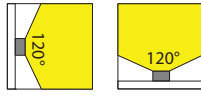

LED FLEXIBELE STRIP BRONZE SERIE (LED FLEXIBLE STRIP BRONZE SERIE)

ROL À 5 MTR / 72W
ROLE OF 5 MTR

Bedrijfstemperatuur: -20°C ~ 50°C
Operating temperature: -20°C ~ 50°C

Voedingen en controllers, vanaf pagina 98
Drivers and controllers, from page 98

Aluminium LED profielen, vanaf pagina 78
Aluminum LED profiles, from page 78

Uitermate flexibele LED strip. Deze LED strip is bedoeld voor binnentoepassingen en is aan de achterzijde voorzien van een 3M plakstrip zodat de LED strip eenvoudig op een stof- en vetvrije ondergrond kan worden gemonteerd. De LED strip kan eenvoudig worden ingekort op de aangegeven markeringen. Leverbaar in een scala aan verschillende lichtkleuren, zowel in 12Vdc alsook 24Vdc uitvoering en te dimmen door middel van een optioneel te leveren controller.

Toepassingsgebieden: als accent-, achtergrond- en koofverlichting in kantoren, horeca, winkels, representatieve ruimtes en interieurbouw.

Flexible LED strip. This LED strip is intended for indoor applications and is equipped with a 3M double-sided adhesive strip for easy mounting on a flat clean surface. The LED strip can easily be shortened at the indicators on the strip. Available in a variety of different light colors, both in 12Vdc and 24Vdc. Also dimmable with optional available controller.

Applications: as accent, background and cove lighting in offices, hospitality, retail, promotional areas and interior design.