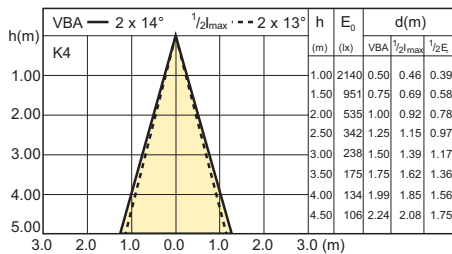

4-20W MR16 WH 36D 3000K

4-20W MR16 WW 24D 2700K

4-20W MR16 WH 24D 3000K

4-20W GU4 MR11 WW 24D CRI = 90

4-20W GU4 MR11 WH 24D

4-20W MR16 CW 24D 4000K

4-20W MR16 CW 36D 4000K

7-35W GU5.3 MR16 WW 24D 2700K