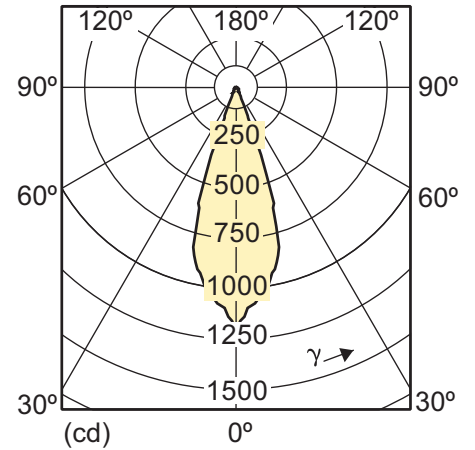

4-20W GU4 MR11 WW 24D CRI = 90

4-20W GU4 MR11 WH 24D

7-35W GU5.3 MR16 WW 24D 2700K

7-35W GU5.3 MR16 WH 24D 3000K

Lichttechnisch

7-35W GU5.3 MR16 CW 24D 4000K

7-35W GU5.3 MR16 WW 36D 2700K

7-35W GU5.3 MR16 WH 36D 3000K