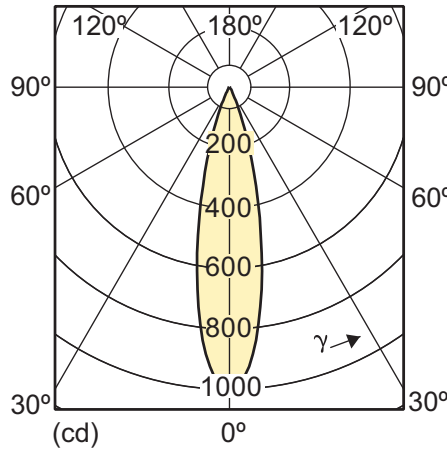

MASTER LEDspotLV 4-20W GU4 4000K MR11 24D

4-20W MR16 WW 36D 2700K

Lichttechnisch

4-20W MR16 WH 36D 3000K

4-20W MR16 WW 24D 2700K

4-20W MR16 WH 24D 3000K

4-20W MR16 CW 24D 4000K

4-20W MR16 CW 36D 4000K