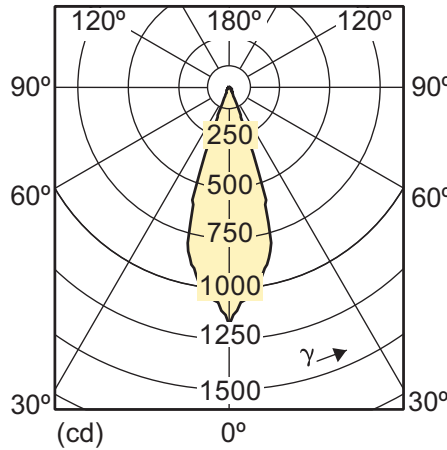

MASTER LEDspotLV 4-20W GU4 4000K MR11 24D

4-20W MR16 WW 36D 2700K

Lichttechnisch

4-20W MR16 WH 36D 3000K

4-20W MR16 WW 24D 2700K

4-20W MR16 WH 24D 3000K

4-20W MR16 CW 24D 4000K

4-20W MR16 CW 36D 4000K

4-20W GU4 MR11 WW 24D CRI = 90

4-20W GU4 MR11 WH 24D

7-35W GU5.3 MR16 WW 24D 2700K

7-35W GU5.3 MR16 WH 24D 3000K

Lichttechnisch

7-35W GU5.3 MR16 CW 24D 4000K

7-35W GU5.3 MR16 WW 36D 2700K

7-35W GU5.3 MR16 WH 36D 3000K