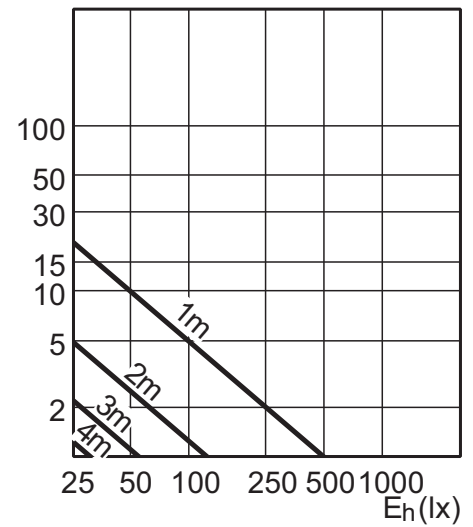

4-20W MR16 WH 24D 3000K

7-35W GU5.3 MR16 WH 60D 3000K