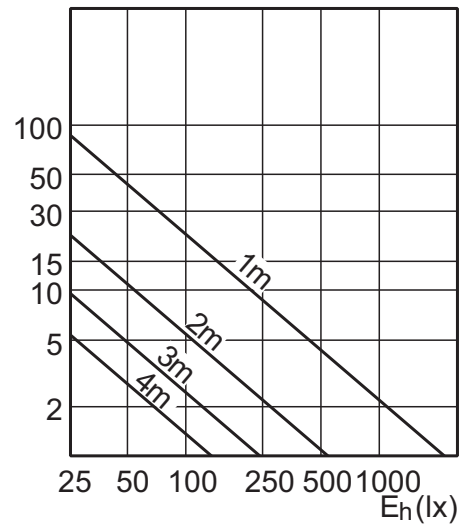

7-35W GU5.3 MR16 WH 24D 3000K