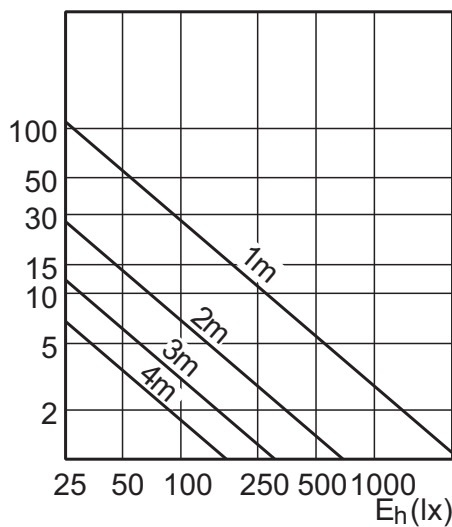

10-50W GU5.3 MR16 WW 24D 2700K