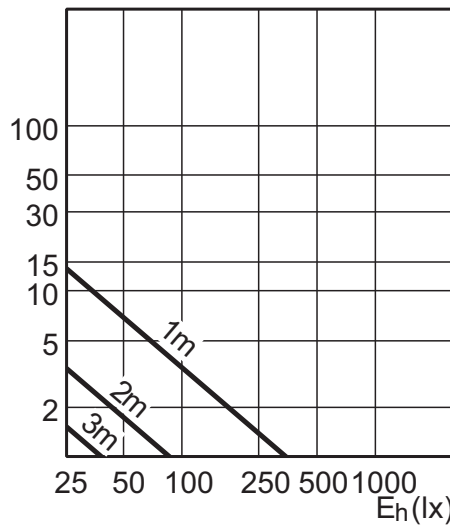

7-35W GU5.3 MR16 WW 60D 2700K