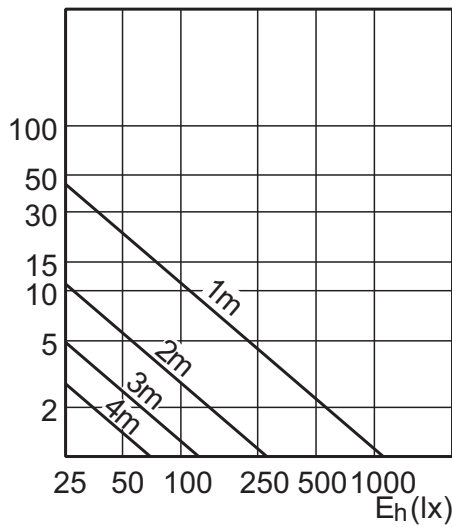

4-20W MR16 CW 36D 4000K

4-20W GU4 MR11 WW 24D CRI = 90

Lichttechnisch

4-20W GU4 MR11 WH 24D

7-35W GU5.3 MR16 WW 24D 2700K

7-35W GU5.3 MR16 WH 24D 3000K

7-35W GU5.3 MR16 CW 24D 4000K

7-35W GU5.3 MR16 WW 36D 2700K