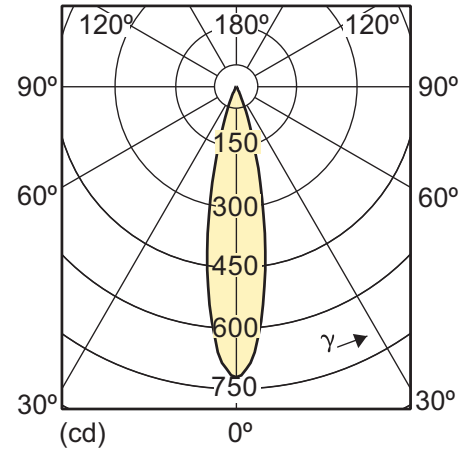

MASTER LEDspotLV 4-20W GU4 4000K MR11 24D

4-20W MR16 WW 36D 2700K

Lichttechnisch

4-20W MR16 WH 36D 3000K

4-20W MR16 WW 24D 2700K

4-20W MR16 WH 24D 3000K

4-20W MR16 CW 24D 4000K

4-20W MR16 CW 36D 4000K