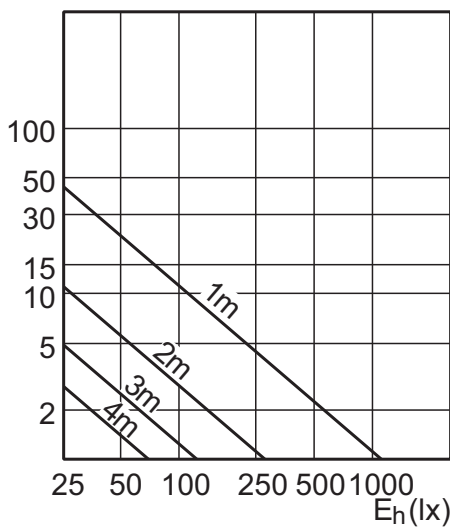

Lichttechnisch

MASTER LEDspotLV 4-20W GU4 2700K MR11 24D

MASTER LEDspotLV 4-20W GU4 4000K MR11 24D

4-20W MR16 WW 36D 2700K

4-20W MR16 WH 36D 3000K

4-20W MR16 WW 24D 2700K

4-20W MR16 WH 24D 3000K

4-20W MR16 CW 24D 4000K