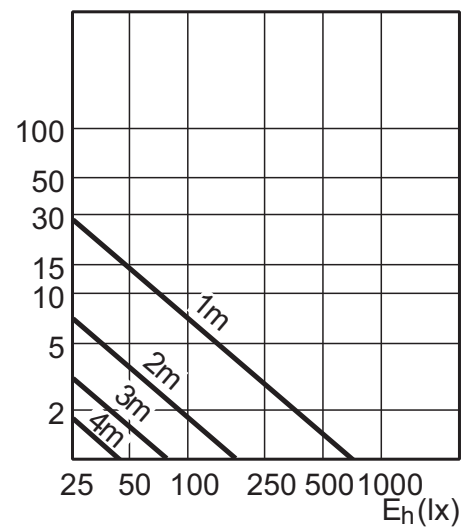

4-20W GU4 MR11 WW 24D CRI = 90