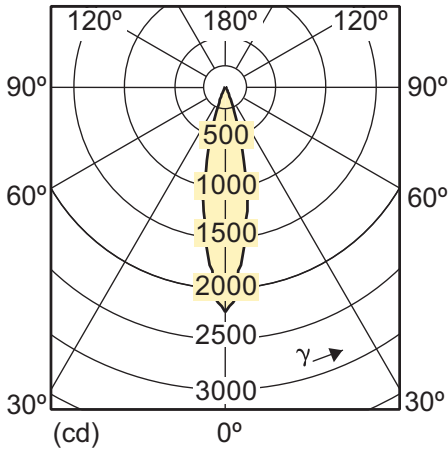

MASTER LEDspotLV 4-20W GU4 4000K MR11 24D

4-20W MR16 WW 36D 2700K

Lichttechnisch

4-20W MR16 WH 36D 3000K

4-20W MR16 WW 24D 2700K

4-20W MR16 WH 24D 3000K

4-20W MR16 CW 24D 4000K

4-20W MR16 CW 36D 4000K

4-20W GU4 MR11 WW 24D CRI = 90

4-20W GU4 MR11 WH 24D

7-35W GU5.3 MR16 WW 24D 2700K

7-35W GU5.3 MR16 WH 24D 3000K

Lichttechnisch

7-35W GU5.3 MR16 CW 24D 4000K

7-35W GU5.3 MR16 WW 36D 2700K

7-35W GU5.3 MR16 WH 36D 3000K