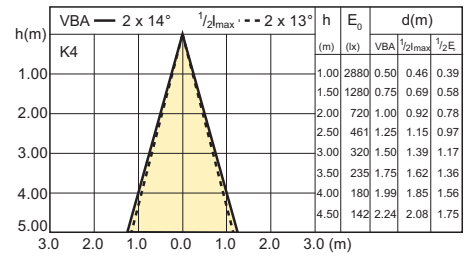

7-35W GU5.3 MR16 WH 24D 3000K

7-35W GU5.3 MR16 CW 24D 4000K

Lichttechnisch

7-35W GU5.3 MR16 WW 36D 2700K

7-35W GU5.3 MR16 WH 36D 3000K

7-35W GU5.3 MR16 CW 36D 4000K

10-50W GU5.3 MR16 WW 24D 2700K

10-50W GU5.3 MR16 WH 24D 3000K