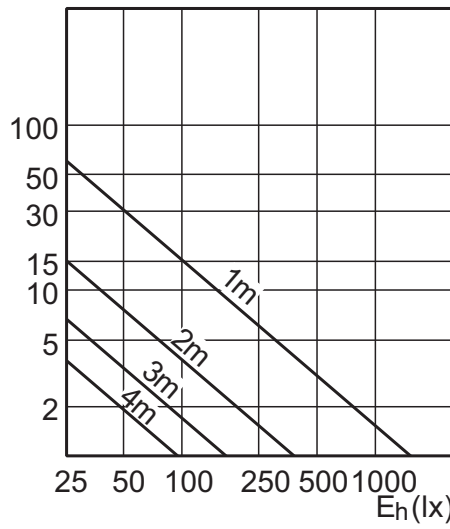

10-50W GU5.3 MR16 WW 36D 2700K