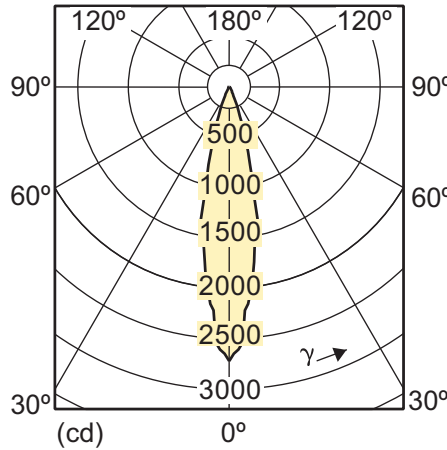

10-50W GU5.3 MR16 WW 24D 2700K