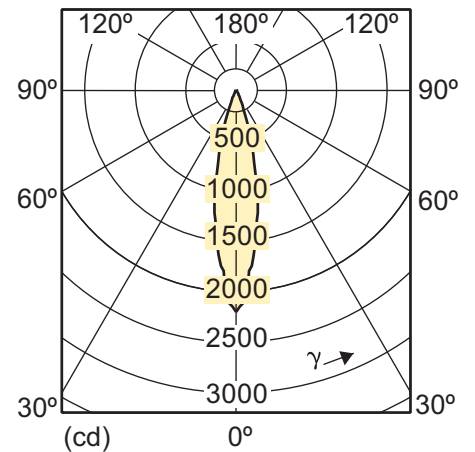

7-35W GU5.3 MR16 WH 24D 3000K