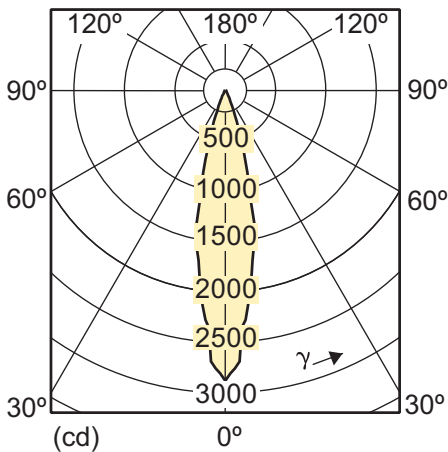

10-50W GU5.3 MR16 CW 24D 4000K