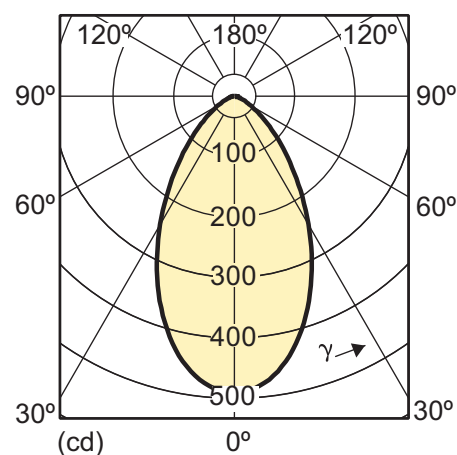

7-35W GU5.3 MR16 WH 60D 3000K

Elektrische kenmerken

Bestel-code	Product-naam	Vermogen	Spanning	Lijnfrequentie	Dimbaar
119234 00	MASTER LEDspotLV 4-20W 2700K MR11 24D	4 W	12 V	-	Nee
119258 00	MASTER LEDspotLV 4-20W 4000K MR11 24D	4 W	12 V	-	Nee
192206 00	MASTER LEDspotLV 4-20W G4 WW MR11 24D	4 W	12 V	50-60 Hz	Nee
192244 00	MASTER LEDspotLV 4-20W G4 WH MR11 24D	4 W	12 V	50-60 Hz	Nee
192220 00	MASTER LEDspotLV 4-20W WW MR16 36D	4 W	12 V	50-60 Hz	Nee
192268 00	MASTER LEDspotLV 4-20W WH MR16 36D	4 W	12 V	50-60 Hz	Nee
193784 00	MASTER LEDspotLV 4-20W WW MR16 24D	4 W	12 V	50-60 Hz	Nee
193807 00	MASTER LEDspotLV 4-20W WH MR16 24D	4 W	12 V	50-60 Hz	Nee
192282 00	MASTER LEDspotLV 4-20W CW MR16 24D	4 W	12 V	50-60 Hz	Nee
192305 00	MASTER LEDspotLV 4-20W CW MR16 36D	4 W	12 V	50-60 Hz	Nee
210399 00	MASTER LEDspotLV D 7-35W WW MR16 24D	7 W	12 V	50-60 Hz	Ja
210412 00	MASTER LEDspotLV D 7-35W WH MR16 24D	7 W	12 V	50-60 Hz	Ja

Bestel-code	Product-naam	Vermogen	Spanning	Lijnfrequentie	Dimbaar
210436 00	MASTER LEDspotLV D 7-35W CW MR16 24D	7 W	12 V	50-60 Hz	Ja
210450 00	MASTER LEDspotLV D 7-35W WW MR16 36D	7 W	12 V	50-60 Hz	Ja
210474 00	MASTER LEDspotLV D 7-35W WH MR16 36D	7 W	12 V	50-60 Hz	Ja
210498 00	MASTER LEDspotLV D 7-35W CW MR16 36D	7 W	12 V	50-60 Hz	Ja
210511 00	MASTER LEDspotLV D 10-50W WW MR16 24D	10 W	12 V	50-60 Hz	Ja
210535 00	MASTER LEDspotLV D 10-50W WH MR16 24D	10 W	12 V	50-60 Hz	Ja
210559 00	MASTER LEDspotLV D 10-50W CW MR16 24D	10 W	12 V	50-60 Hz	Ja
210573 00	MASTER LEDspotLV D 10-50W WW MR16 36D	10 W	12 V	50-60 Hz	Ja
210597 00	MASTER LEDspotLV D 10-50W WH MR16 36D	10 W	12 V	50-60 Hz	Ja
210610 00	MASTER LEDspotLV D 10-50W CW MR16 36D	10 W	12 V	50-60 Hz	Ja