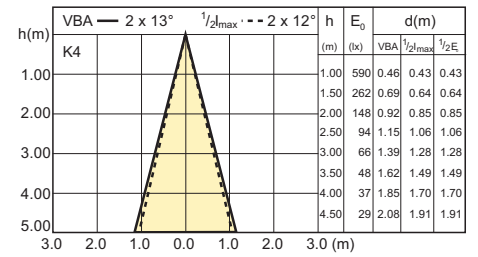

4-20W GU4 MR11 WH 24D