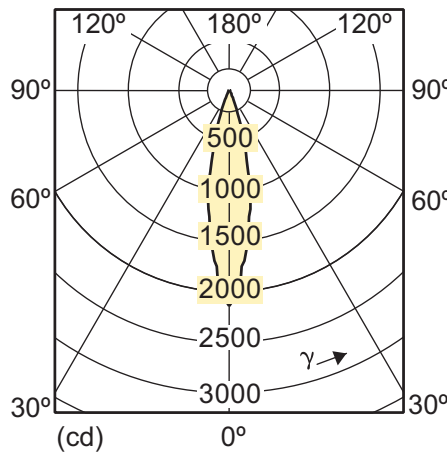

7-35W GU5.3 MR16 WW 24D 2700K