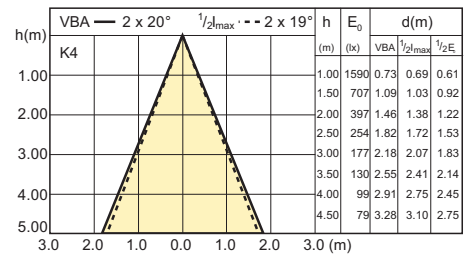

10-50W GU5.3 MR16 CW 36D 4000K