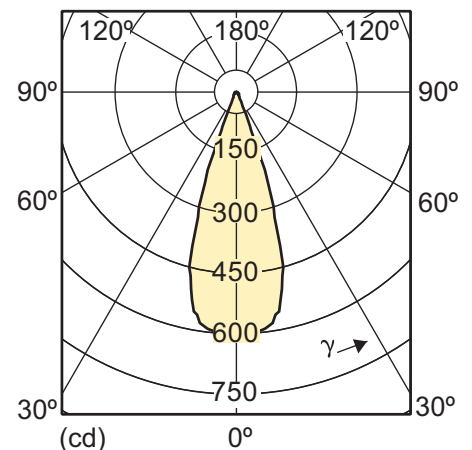

4-20W MR16 WW 36D 2700K