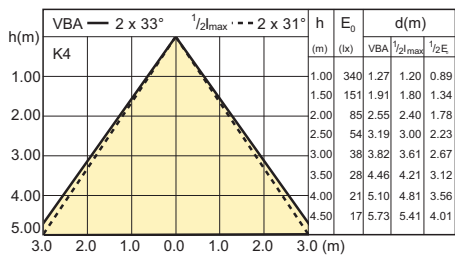

10-50W GU5.3 MR16 CW 24D 4000K

10-50W GU5.3 MR16 WW 36D 2700K

10-50W GU5.3 MR16 WH 36D 3000K

10-50W GU5.3 MR16 CW 36D 4000K

7-35W GU5.3 MR16 WW 60D 2700K

7-35W GU5.3 MR16 WH 60D 3000K

MASTER LEDspotLV 4-20W GU4 2700K MR11 24D