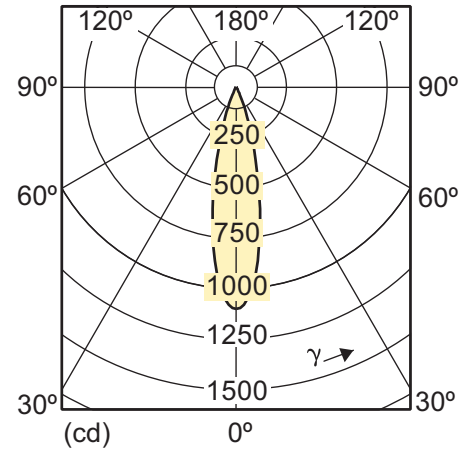

MASTER LEDspotLV 4-20W GU4 4000K MR11 24D

4-20W MR16 WW 36D 2700K

Lichttechnisch

4-20W MR16 WH 36D 3000K

4-20W MR16 WW 24D 2700K

4-20W MR16 WH 24D 3000K

4-20W MR16 CW 24D 4000K

4-20W MR16 CW 36D 4000K