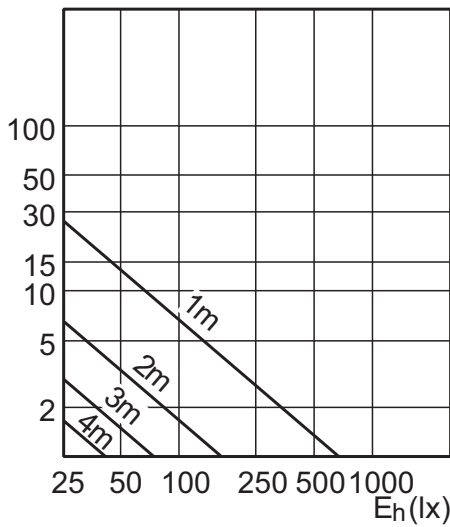

Lichttechnisch

MASTER LEDspotLV 4-20W GU4 2700K MR11 24D

MASTER LEDspotLV 4-20W GU4 4000K MR11 24D

4-20W MR16 WW 36D 2700K

4-20W MR16 WH 36D 3000K

4-20W MR16 WW 24D 2700K

4-20W MR16 WH 24D 3000K

4-20W MR16 CW 24D 4000K