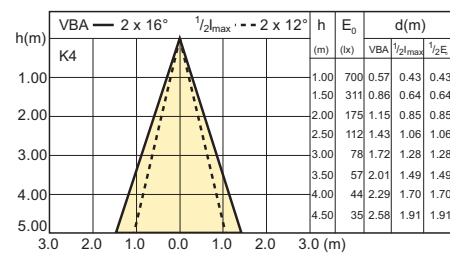

10-50W GU5.3 MR16 CW 36D 4000K

7-35W GU5.3 MR16 WW 60D 2700K

7-35W GU5.3 MR16 WH 60D 3000K

MASTER LEDspotLV 4-20W GU4 2700K MR11 24D

MASTER LEDspotLV 4-20W GU4 4000K MR11 24D

4-20W MR16 WW 36D 2700K

Lichttechnisch