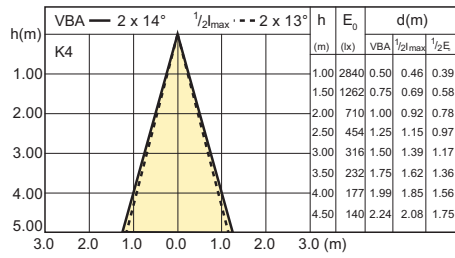

7-35W GU5.3 MR16 WH 24D 3000K

7-35W GU5.3 MR16 CW 24D 4000K

Lichttechnisch

7-35W GU5.3 MR16 WW 36D 2700K

7-35W GU5.3 MR16 WH 36D 3000K

7-35W GU5.3 MR16 CW 36D 4000K

10-50W GU5.3 MR16 WW 24D 2700K

10-50W GU5.3 MR16 WH 24D 3000K