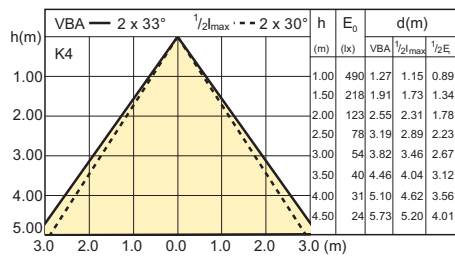

10-50W GU5.3 MR16 CW 24D 4000K

10-50W GU5.3 MR16 WW 36D 2700K

10-50W GU5.3 MR16 WH 36D 3000K

10-50W GU5.3 MR16 CW 36D 4000K

7-35W GU5.3 MR16 WW 60D 2700K

7-35W GU5.3 MR16 WH 60D 3000K

MASTER LEDspotLV 4-20W GU4 2700K MR11 24D