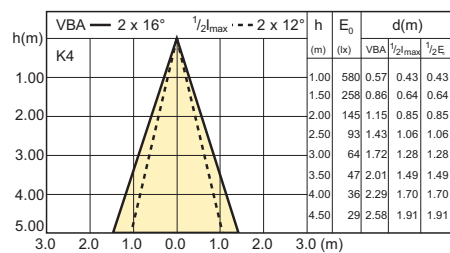

4-20W MR16 WH 36D 3000K

4-20W MR16 CW 24D 4000K

MASTER LEDspotLV 4-20W GU4 2700K MR11 24D