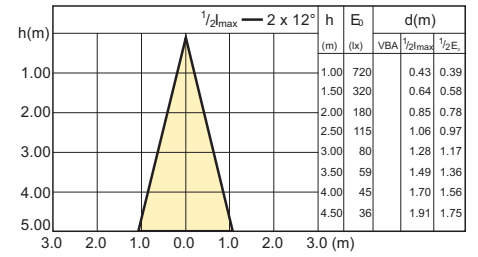

4-20W MR16 WW 36D 2700K

Lichttechnisch

4-20W GU4 MR11 WW 24D CRI = 90