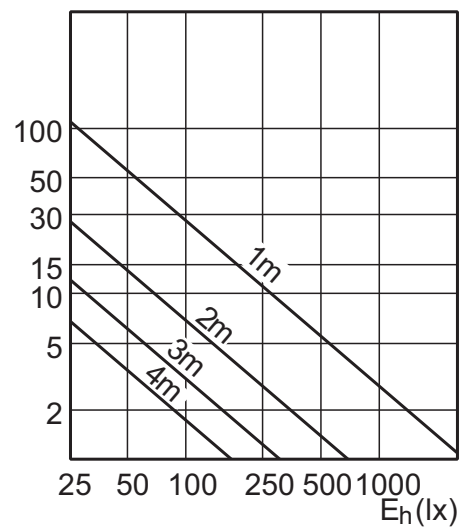

10-50W GU5.3 MR16 WH 24D 3000K