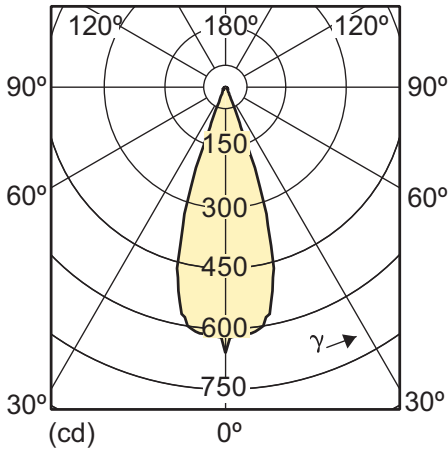

Lichttechnisch

4-20W MR16 WH 36D 3000K