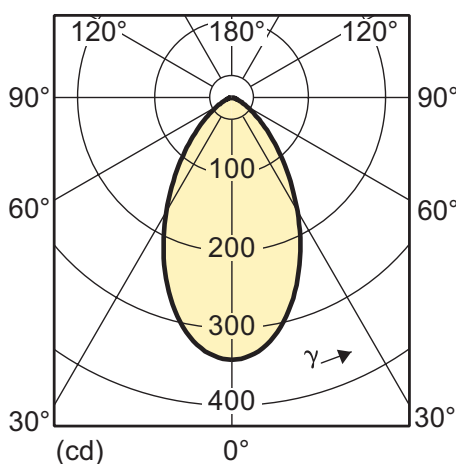

7-35W GU5.3 MR16 CW 36D 4000K

10-50W GU5.3 MR16 WW 24D 2700K

10-50W GU5.3 MR16 WH 24D 3000K

10-50W GU5.3 MR16 CW 24D 4000K

10-50W GU5.3 MR16 WW 36D 2700K

10-50W GU5.3 MR16 WH 36D 3000K

Lichttechnisch

10-50W GU5.3 MR16 CW 36D 4000K