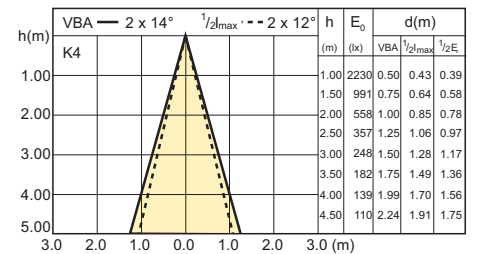

7-35W GU5.3 MR16 CW 24D 4000K