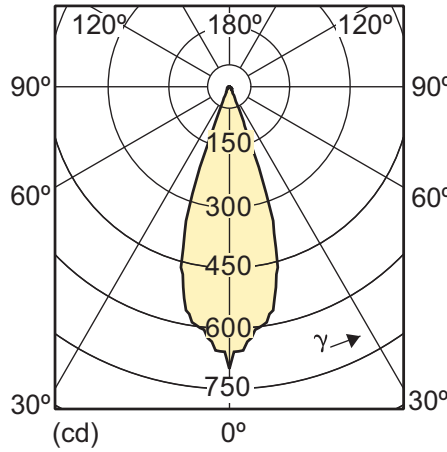

MASTER LEDspotLV 4-20W GU4 4000K MR11 24D

4-20W MR16 WW 36D 2700K

Lichttechnisch

4-20W MR16 WH 36D 3000K

4-20W MR16 WW 24D 2700K

4-20W MR16 WH 24D 3000K

4-20W MR16 CW 24D 4000K

4-20W MR16 CW 36D 4000K