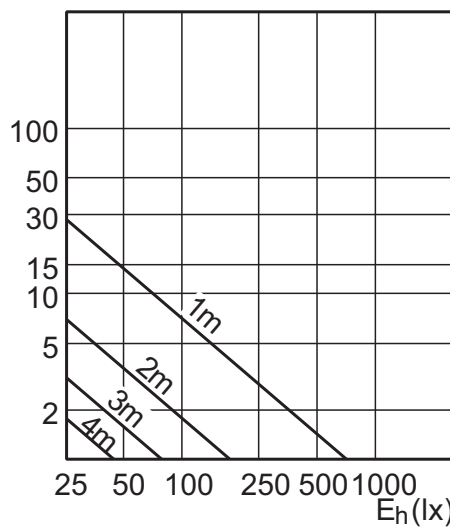

Maatschets

MASTER LEDspotLV 4-20W WW MR16 36D

Product	C (Norm)	C1 (Max)	D (Norm)	D1 (Norm)
LED 4-20W WW MR16 36D	47.8	-	50	-
LED 4-20W WH MR16 36D	47.8	-	50	-
LED 4-20W GU5.3 WW MR16 24D	47.8	-	50	-
LED 4-20W GU5.3 WH MR16 24D	47.8	-	50	-
LED 4-20W GU5.3 CW MR16 24D	47.8	-	50	-
LED 4-20W CW MR16 36D	47.8	-	50	-

Lichttechnisch

MASTER LEDspotLV 4-20W GU4 2700K MR11 24D

MASTER LEDspotLV 4-20W GU4 4000K MR11 24D

4-20W MR16 WW 36D 2700K

4-20W MR16 WH 36D 3000K

4-20W MR16 WW 24D 2700K

4-20W MR16 WH 24D 3000K

4-20W MR16 CW 24D 4000K