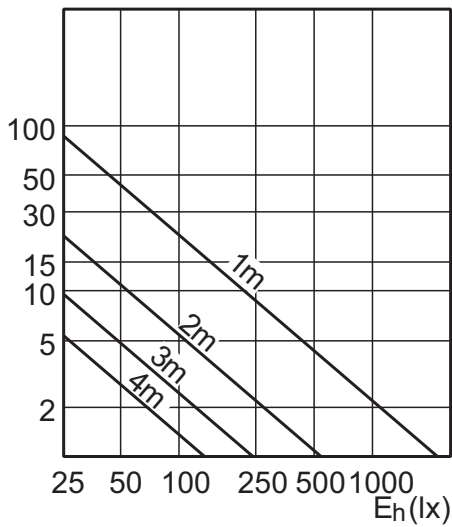

Maatschets

MASTER LEDspotLV 4-20W WW MR16 36D

Product	C (Norm)	C1 (Max)	D (Norm)	D1 (Norm)
LED 4-20W WW MR16 36D	47.8	-	50	-
LED 4-20W WH MR16 36D	47.8	-	50	-
LED 4-20W GU5.3 WW MR16 24D	47.8	-	50	-
LED 4-20W GU5.3 WH MR16 24D	47.8	-	50	-
LED 4-20W GU5.3 CW MR16 24D	47.8	-	50	-
LED 4-20W CW MR16 36D	47.8	-	50	-

4-20W MR16 CW 36D 4000K

4-20W GU4 MR11 WW 24D CRI = 90

Lichttechnisch

4-20W GU4 MR11 WH 24D

7-35W GU5.3 MR16 WW 24D 2700K

7-35W GU5.3 MR16 WH 24D 3000K

7-35W GU5.3 MR16 CW 24D 4000K

7-35W GU5.3 MR16 WW 36D 2700K