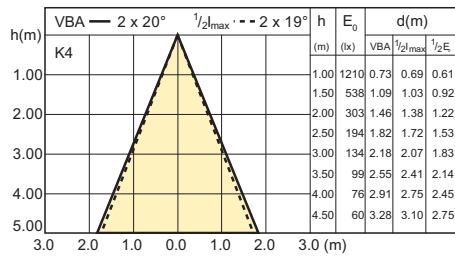

7-35W GU5.3 MR16 WH 24D 3000K

7-35W GU5.3 MR16 CW 24D 4000K

Lichttechnisch

7-35W GU5.3 MR16 WW 36D 2700K

7-35W GU5.3 MR16 WH 36D 3000K

7-35W GU5.3 MR16 CW 36D 4000K

10-50W GU5.3 MR16 WW 24D 2700K

10-50W GU5.3 MR16 WH 24D 3000K