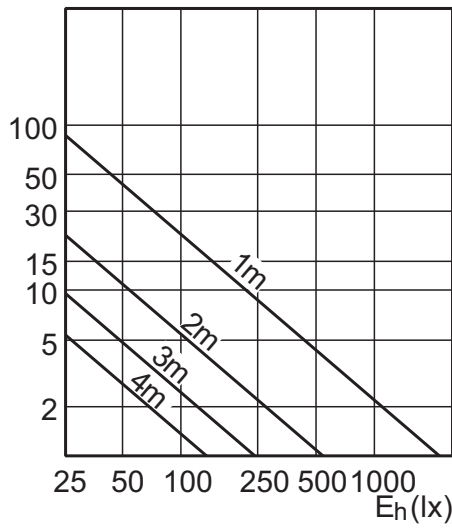

Maatschets

MASTER LEDspotLV 4-20W WW MR16 36D

Product	C (Norm)	C1 (Max)	D (Norm)	D1 (Norm)
LED 4-20W WW MR16 36D	47.8	-	50	-
LED 4-20W WH MR16 36D	47.8	-	50	-
LED 4-20W GU5.3 WW MR16 24D	47.8	-	50	-
LED 4-20W GU5.3 WH MR16 24D	47.8	-	50	-
LED 4-20W GU5.3 CW MR16 24D	47.8	-	50	-
LED 4-20W CW MR16 36D	47.8	-	50	-

4-20W MR16 CW 36D 4000K

4-20W GU4 MR11 WW 24D CRI = 90

Lichttechnisch

4-20W GU4 MR11 WH 24D

7-35W GU5.3 MR16 WW 24D 2700K

7-35W GU5.3 MR16 WH 24D 3000K

7-35W GU5.3 MR16 CW 24D 4000K

7-35W GU5.3 MR16 WW 36D 2700K