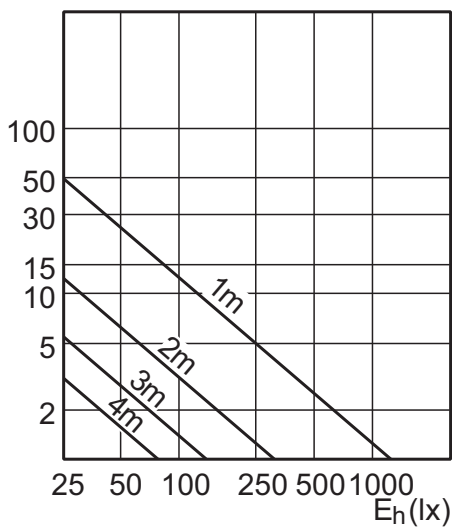

7-35W GU5.3 MR16 CW 36D 4000K