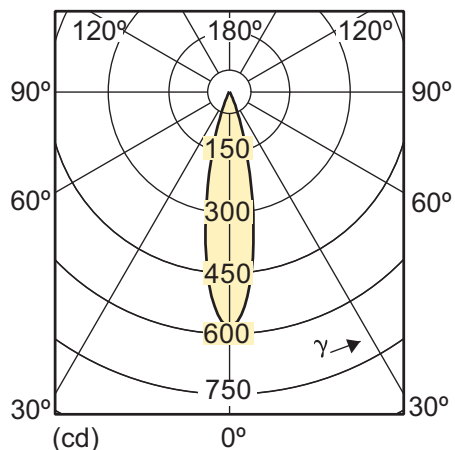

10-50W GU5.3 MR16 CW 24D 4000K

10-50W GU5.3 MR16 WW 36D 2700K

10-50W GU5.3 MR16 WH 36D 3000K

10-50W GU5.3 MR16 CW 36D 4000K

7-35W GU5.3 MR16 WW 60D 2700K

7-35W GU5.3 MR16 WH 60D 3000K

MASTER LEDspotLV 4-20W GU4 2700K MR11 24D