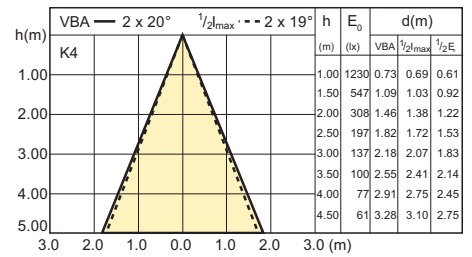

7-35W GU5.3 MR16 WH 24D 3000K

7-35W GU5.3 MR16 CW 24D 4000K

Lichttechnisch

7-35W GU5.3 MR16 WW 36D 2700K

7-35W GU5.3 MR16 WH 36D 3000K

7-35W GU5.3 MR16 CW 36D 4000K

10-50W GU5.3 MR16 WW 24D 2700K

10-50W GU5.3 MR16 WH 24D 3000K