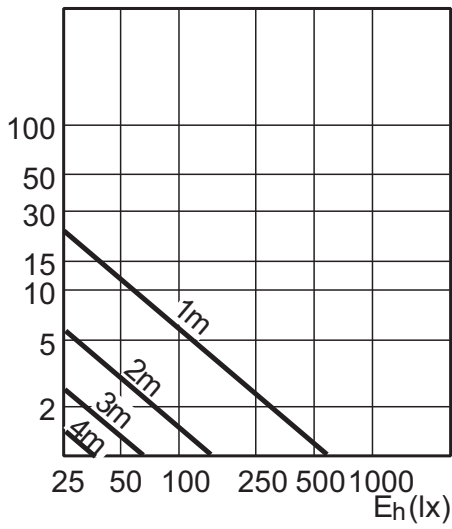

Lichttechnisch

4-20W GU4 MR11 WH 24D