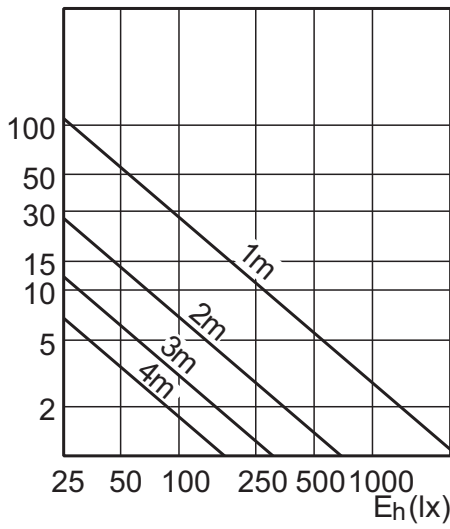

Lichttechnisch

10-50W GU5.3 MR16 CW 24D 4000K