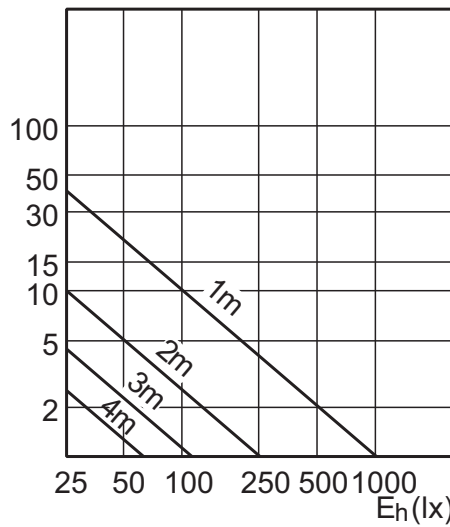

Lichttechnisch

MASTER LEDspotLV 4-20W GU4 2700K MR11 24D

MASTER LEDspotLV 4-20W GU4 4000K MR11 24D

4-20W MR16 WW 36D 2700K

4-20W MR16 WH 36D 3000K

4-20W MR16 WW 24D 2700K

4-20W MR16 WH 24D 3000K

4-20W MR16 CW 24D 4000K