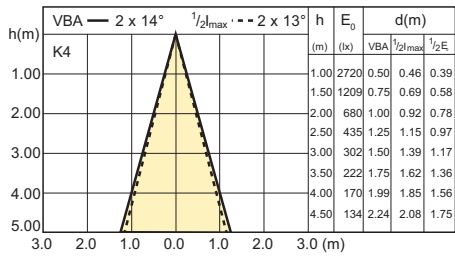

7-35W GU5.3 MR16 WH 24D 3000K

7-35W GU5.3 MR16 CW 24D 4000K

Lichttechnisch

7-35W GU5.3 MR16 WW 36D 2700K

7-35W GU5.3 MR16 WH 36D 3000K

7-35W GU5.3 MR16 CW 36D 4000K

10-50W GU5.3 MR16 WW 24D 2700K

10-50W GU5.3 MR16 WH 24D 3000K