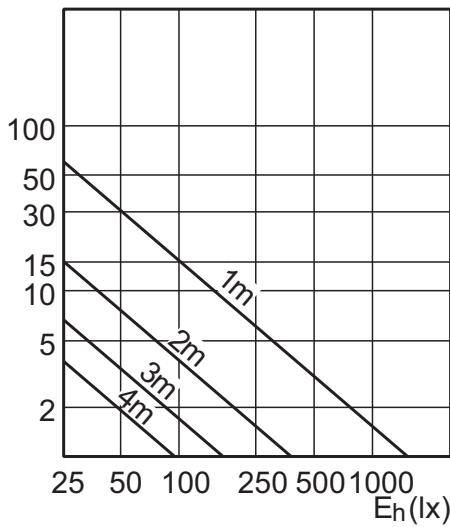

10-50W GU5.3 MR16 CW 36D 4000K