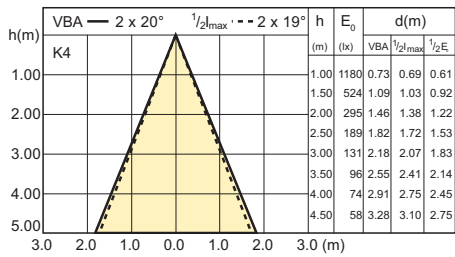

Lichttechnisch

7-35W GU5.3 MR16 WW 36D 2700K