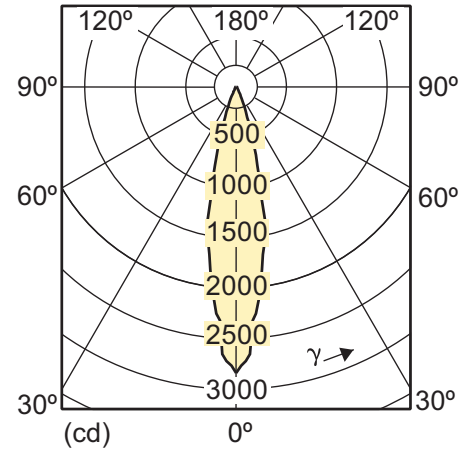

10-50W GU5.3 MR16 WH 24D 3000K