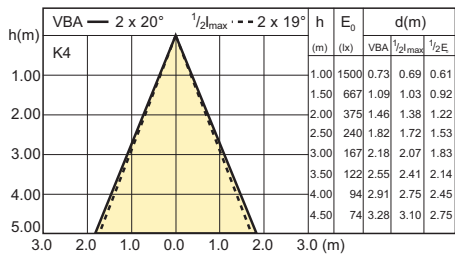

10-50W GU5.3 MR16 WW 36D 2700K