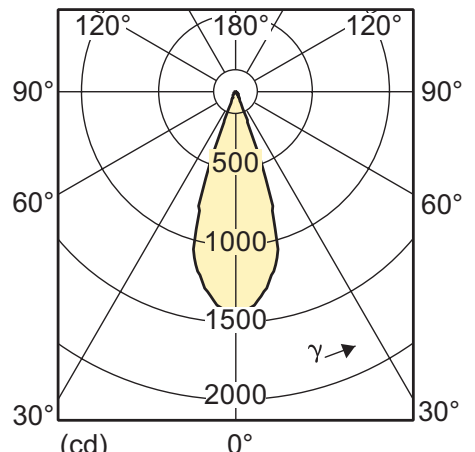

7-35W GU5.3 MR16 CW 36D 4000K

10-50W GU5.3 MR16 WW 24D 2700K

10-50W GU5.3 MR16 WH 24D 3000K

10-50W GU5.3 MR16 CW 24D 4000K

10-50W GU5.3 MR16 WW 36D 2700K

10-50W GU5.3 MR16 WH 36D 3000K

Lichttechnisch

10-50W GU5.3 MR16 CW 36D 4000K