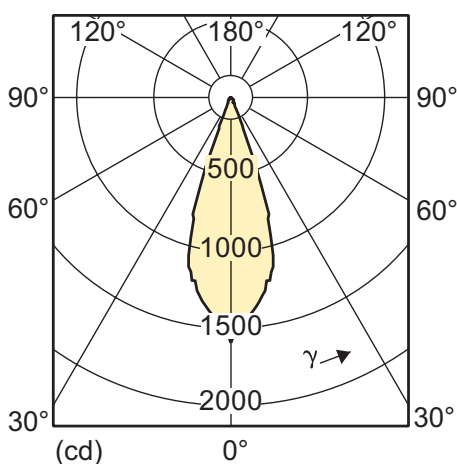

7-35W GU5.3 MR16 CW 36D 4000K

10-50W GU5.3 MR16 WW 24D 2700K

10-50W GU5.3 MR16 WH 24D 3000K

10-50W GU5.3 MR16 CW 24D 4000K

10-50W GU5.3 MR16 WW 36D 2700K

10-50W GU5.3 MR16 WH 36D 3000K

Lichttechnisch

10-50W GU5.3 MR16 CW 36D 4000K