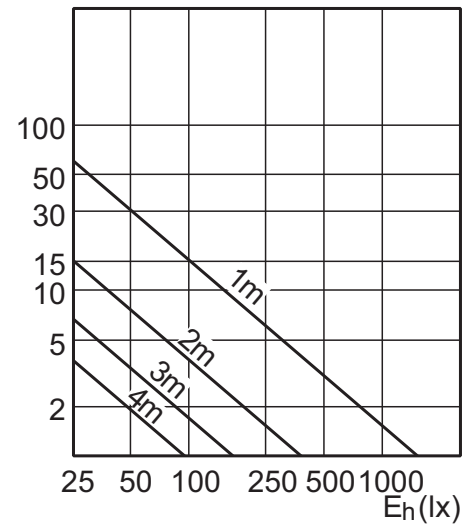

10-50W GU5.3 MR16 WH 36D 3000K