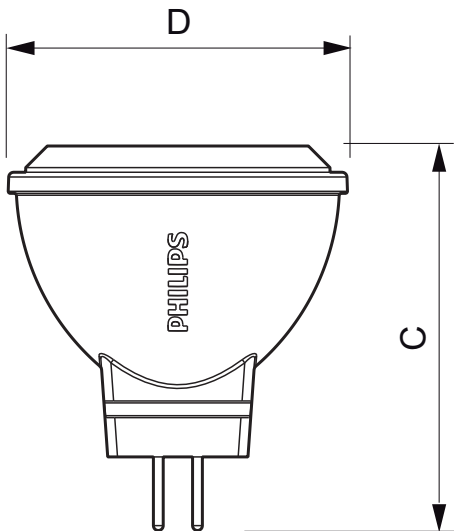

Gerelateerde producten

4-20W GU4 MR11 24D

4-20 W, G4, MR11

MASTER LEDspot 4-20 W, MR16

Maatschets

MASTER LEDspotLV 4-20W 2700K MR11 24D

Product	C (Norm)	D (Norm)
LED 4-20W GU4 WW 2700K 12V MR11 24D	40	35
LED 4-20W GU4 CW 4000K 12V MR11 24D	40	35

Maatschets

MASTER LEDspotLV 4-20W WW MR16 36D

Product	C (Norm)	C1 (Max)	D (Norm)	D1 (Norm)
LED 4-20W WW MR16 36D	47.8	-	50	-
LED 4-20W WH MR16 36D	47.8	-	50	-
LED 4-20W GU5.3 WW MR16 24D	47.8	-	50	-
LED 4-20W GU5.3 WH MR16 24D	47.8	-	50	-
LED 4-20W GU5.3 CW MR16 24D	47.8	-	50	-
LED 4-20W CW MR16 36D	47.8	-	50	-