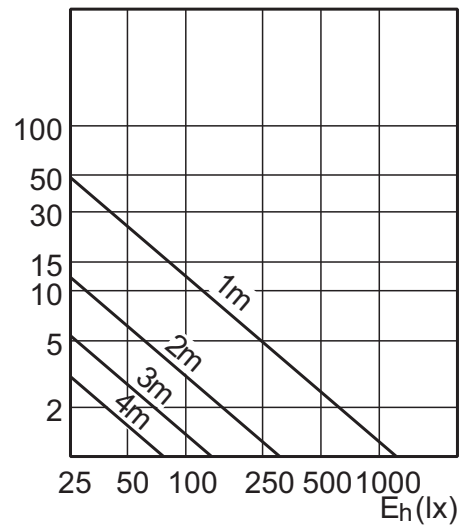

4-20W MR16 CW 36D 4000K

4-20W GU4 MR11 WW 24D CRI = 90

Lichttechnisch

4-20W GU4 MR11 WH 24D

7-35W GU5.3 MR16 WW 24D 2700K

7-35W GU5.3 MR16 WH 24D 3000K

7-35W GU5.3 MR16 CW 24D 4000K

7-35W GU5.3 MR16 WW 36D 2700K