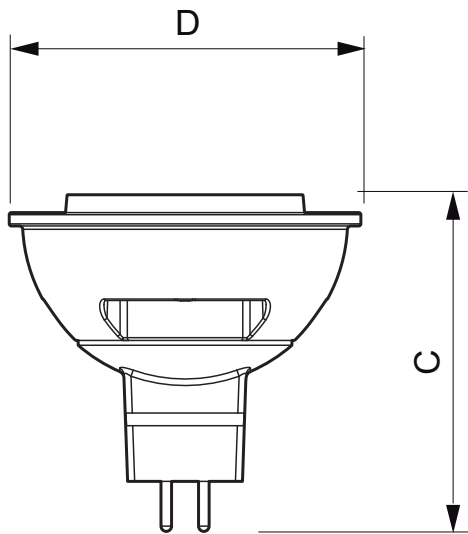

Maatschets

MASTER LEDspotLV 4-20W WW MR16 36D

Product	C (Norm)	C1 (Max)	D (Norm)	D1 (Norm)
LED 4-20W WW MR16 36D	47.8	-	50	-
LED 4-20W WH MR16 36D	47.8	-	50	-
LED 4-20W GU5.3 WW MR16 24D	47.8	-	50	-
LED 4-20W GU5.3 WH MR16 24D	47.8	-	50	-
LED 4-20W GU5.3 CW MR16 24D	47.8	-	50	-
LED 4-20W CW MR16 36D	47.8	-	50	-