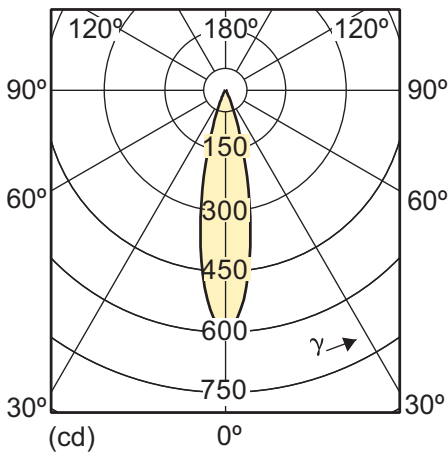

4-20W GU4 MR11 WH 24D