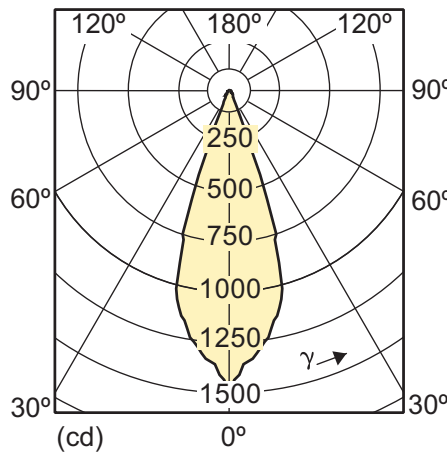

7-35W GU5.3 MR16 CW 36D 4000K

10-50W GU5.3 MR16 WW 24D 2700K

10-50W GU5.3 MR16 WH 24D 3000K

10-50W GU5.3 MR16 CW 24D 4000K

10-50W GU5.3 MR16 WW 36D 2700K

10-50W GU5.3 MR16 WH 36D 3000K

Lichttechnisch

10-50W GU5.3 MR16 CW 36D 4000K