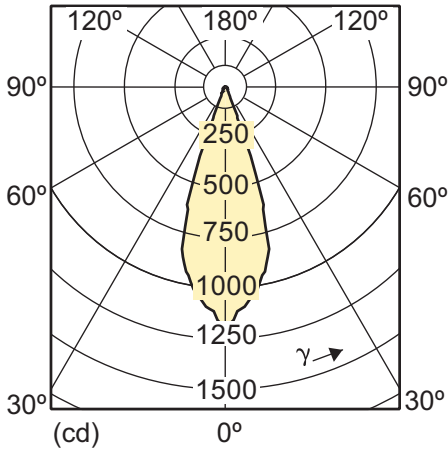

MASTER LEDspotLV 4-20W GU4 4000K MR11 24D

4-20W MR16 WW 36D 2700K

Lichttechnisch

4-20W MR16 WH 36D 3000K

4-20W MR16 WW 24D 2700K

4-20W MR16 WH 24D 3000K

4-20W MR16 CW 24D 4000K

4-20W MR16 CW 36D 4000K

4-20W GU4 MR11 WW 24D CRI = 90

4-20W GU4 MR11 WH 24D

7-35W GU5.3 MR16 WW 24D 2700K

7-35W GU5.3 MR16 WH 24D 3000K

Lichttechnisch

7-35W GU5.3 MR16 CW 24D 4000K

7-35W GU5.3 MR16 WW 36D 2700K

7-35W GU5.3 MR16 WH 36D 3000K