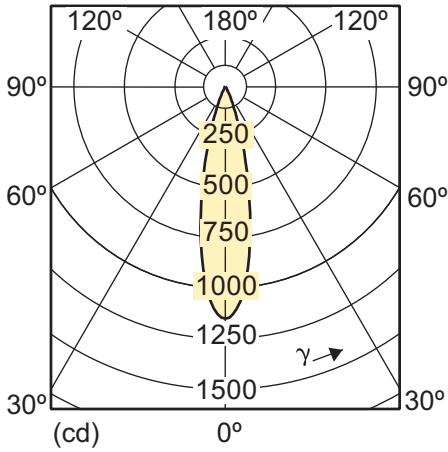

MASTER LEDspotLV 4-20W GU4 4000K MR11 24D

4-20W MR16 WW 36D 2700K

Lichttechnisch

4-20W MR16 WH 36D 3000K

4-20W MR16 WW 24D 2700K

4-20W MR16 WH 24D 3000K

4-20W MR16 CW 24D 4000K

4-20W MR16 CW 36D 4000K