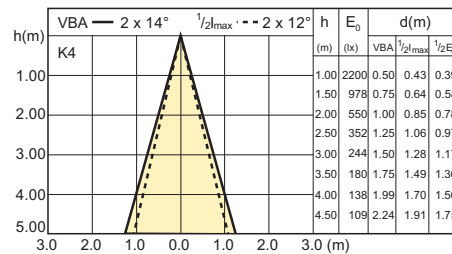

4-20W MR16 WH 36D 3000K

4-20W MR16 WW 24D 2700K

4-20W MR16 WH 24D 3000K

4-20W GU4 MR11 WW 24D CRI = 90

4-20W GU4 MR11 WH 24D

4-20W MR16 CW 24D 4000K

4-20W MR16 CW 36D 4000K

7-35W GU5.3 MR16 WW 24D 2700K