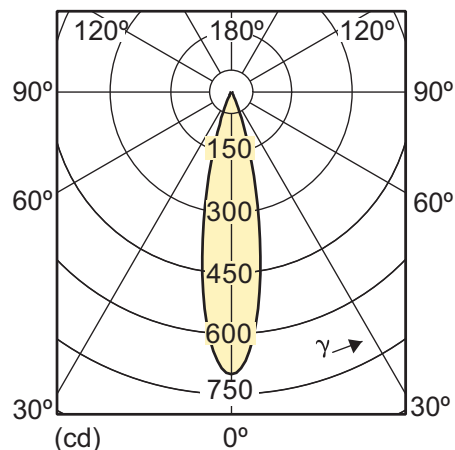

10-50W GU5.3 MR16 CW 24D 4000K

10-50W GU5.3 MR16 WW 36D 2700K

10-50W GU5.3 MR16 WH 36D 3000K

10-50W GU5.3 MR16 CW 36D 4000K

7-35W GU5.3 MR16 WW 60D 2700K

7-35W GU5.3 MR16 WH 60D 3000K

MASTER LEDspotLV 4-20W GU4 2700K MR11 24D