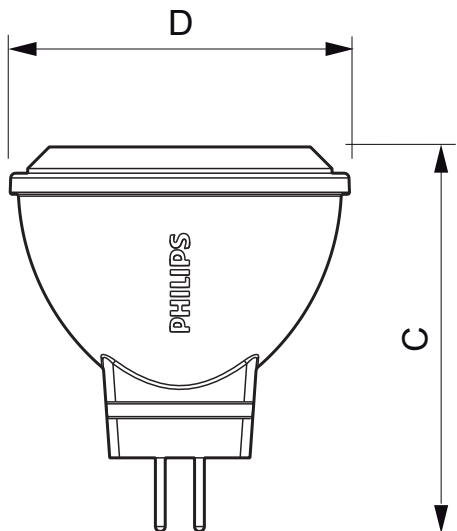

Gerelateerde producten

4-20W GU4 MR11 24D

4-20 W, G4, MR11

MASTER LEDspot 4-20 W, MR16

Maatschets

MASTER LEDspotLV 4-20W 2700K MR11 24D

Product	C (Norm)	D (Norm)
LED 4-20W GU4 WW 2700K 12V MR11 24D	40	35
LED 4-20W GU4 CW 4000K 12V MR11 24D	40	35

Maatschets

MASTER LEDspotLV 4-20W WW MR16 36D

Product	C (Norm)	C1 (Max)	D (Norm)	D1 (Norm)
LED 4-20W WW MR16 36D	47.8	-	50	-
LED 4-20W WH MR16 36D	47.8	-	50	-
LED 4-20W GU5.3 WW MR16 24D	47.8	-	50	-
LED 4-20W GU5.3 WH MR16 24D	47.8	-	50	-
LED 4-20W GU5.3 CW MR16 24D	47.8	-	50	-
LED 4-20W CW MR16 36D	47.8	-	50	-

MASTER LEDspotLV 4-20W G4 WW MR11 24D

Product	C (Norm)	C1 (Max)	D (Norm)	D1 (Norm)
LED 4-20W GU4 WW MR11 24D Ra90	40	-	35	-
LED 4-20W GU4 WH MR11 24D	40	-	35	-

Algemene eigenschappen

Bestel-code	Productnaam	Lamp-voet	Ballon	Gespec levens-duur (uur)	Gespec levens-duur (jaar)
119234 00	MASTER LEDspotLV 4-20W 2700K MR11 24D	GU4	MR11	25000 hr	-
119258 00	MASTER LEDspotLV 4-20W 4000K MR11 24D	GU4	MR11	25000 hr	-
192206 00	MASTER LEDspotLV 4-20W G4 WW MR11 24D	GU4	MR11	25000 hr	-
192244 00	MASTER LEDspotLV 4-20W G4 WH MR11 24D	GU4	MR11	25000 hr	-
192220 00	MASTER LEDspotLV 4-20W WW MR16 36D	-	MR16	45000 hr	30 an
192268 00	MASTER LEDspotLV 4-20W WH MR16 36D	-	MR16	45000 hr	30 an