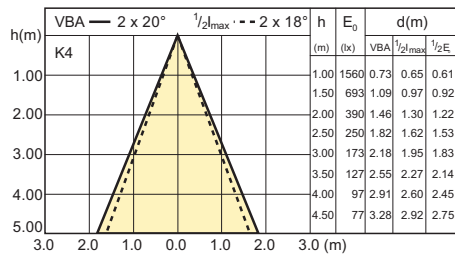

10-50W GU5.3 MR16 WH 36D 3000K