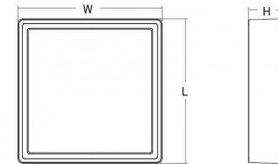

Control/Dimming

Type: Trailing edge dimming