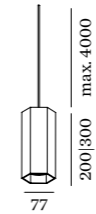

HEXO MULTI

CEILING SUSPENDED

2.0 | 3.0 LED

LED 6W | 220-240VAC | 50-60Hz
COB 3-step | incl. PS | phase-cut dim
aluminium powder coated
brushed | one hook included

0.66kg IP20 0.3-1 36°

2.0 200mm	CODE
	227364G
	227364Q
	227364P
	227364B

3.0 300mm	CODE
	227464G
	227464Q
	227464P
	227464B

Light Colour Selection

	LUMEN	CRI	CODE
2700K	420	>90	3
3000K	440	>90	5
1800-2850K	360	>95	9

2.0 | 3.0 PAR16

PAR16 max.35W | GU10
100-240VAC | 50-60Hz
aluminium powder coated
brushed | one hook included

0.58kg IP20 0.9-1

2.0 200mm	CODE
	227320G0
	227320Q0
	227320P0
	227320B0

3.0 300mm	CODE
	227420G0
	227420Q0
	227420P0
	227420B0

OPTIONAL

PAR16 LED GU10 7W
phase-cut dim

	CODE
2700K	901228W2
3000K	901228W4
1800-2850K	901229S9

	CODE
	90052007
	90052008

900mm | 3 lamps

	CODE
	90052009
	90052010

1200mm | 4 lamps

	CODE
	90052011
	90052012

1500mm | 5 lamps

	CODE
	90052013
	90052014

more information and options on
page 591