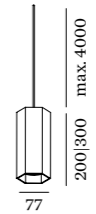

HEXO MULTI

CEILING SUSPENDED

2.0 | 3.0 LED

LED 6W | 220-240VAC | 50-60Hz
COB 3-step | incl. PS | phase-cut dim
aluminium powder coated
brushed | one hook included

0.66kg IP20 0.3-1 36°

2.0 200mm	CODE
	227364G
	227364Q
	227364P
	227364B

3.0 300mm	CODE
	227464G
	227464Q
	227464P
	227464B

Light Colour Selection

	LUMEN	CRI	CODE
2700K	420	>90	3
3000K	440	>90	5
1800-2850K	360	>95	9

2.0 | 3.0 PAR16

PAR16 max.35W | GU10
100-240VAC | 50-60Hz
aluminium powder coated
brushed | one hook included

0.58kg IP20 0.9-1

2.0 200mm	CODE
	227320G0
	227320Q0
	227320P0
	227320B0

3.0 300mm	CODE
	227420G0
	227420Q0
	227420P0
	227420B0

OPTIONAL

PAR16 LED GU10 7W
phase-cut dim

	CODE
2700K	901228W2
3000K	901228W4
1800-2850K	901229S9

	CODE
	90052007
	90052008

900mm | 3 lamps

	CODE
	90052009
	90052010

1200mm | 4 lamps

	CODE
	90052011
	90052012

1500mm | 5 lamps

	CODE
	90052013
	90052014

more information and options on
page 591