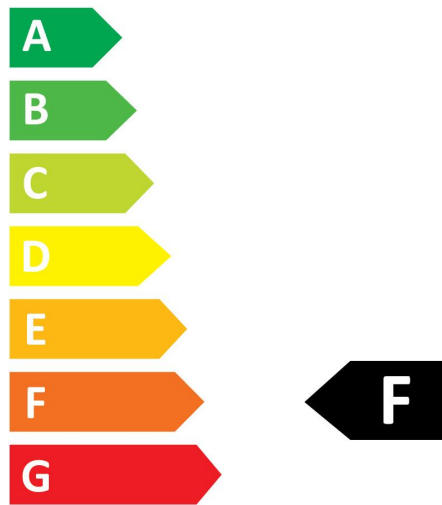

RefLED Superia Retro ES50

RefLED Superia Retro ES50 V3 360LM 865 36 SL
0029112

0029112

4
kWh/1000h

2019/2015