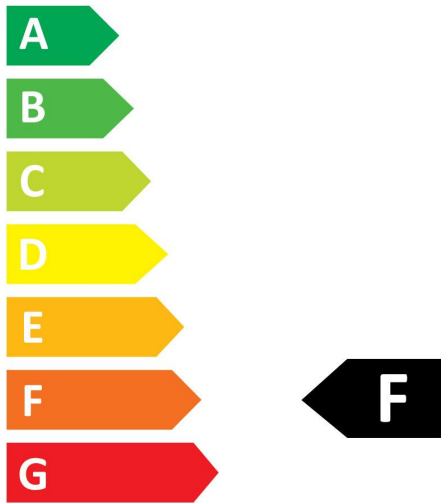

RefLED Superia Retro ES50

RefLED Superia Retro ES50 V3 360LM 865 36 SL

0029112

Product features

- Premium performance professional LED GU10 range with the same look and feel of traditional halogen GU10 lamp
- Recreates backlight effect similar to halogen dichroic lamps
- Full glass design - means no colours clashing between lamp and fixture
- Very long lifetime of up to 25,000 hours
- COOLFIT functionality - ensures overheat and over temperature protection
- High switching cycles: >100,000
- High colour rendering: CRI80
- Non dimmable
- Warranty: 5 Years

PRODUCT OVERVIEW

| | |
|--------------------------------------|--|
| Productnaam | RefLED Superia Retro ES50 V3 360LM 865 36 SL |
| Technologie | LED |
| Watt (nominaal) (W) | 4 |
| Type | LED exchangeable |
| Lampvoet | GU10 |
| Type armatuur (open/gesloten) | Open |
| Algemene toepassing | Kantoor, Horeca, Retail, Onderwijs, Residentieel & Consument, Musea & Galeries |
| ETIM klasse | EC001959 |
| E-nummer FI | 4741041 |
| Garantie | 5 jaar |
| Kleurtemperatuur (K) | 6500 |
| Lichtkleur | Daylight |
| CRI (Ra) | 80 |
| Initiële kleurvariatie (SDCM) | SDCM6 |
| Kleurafwijking in de tijd | 6 |
| Bundel breedte (°) | 36 |
| Photobiological Risk Group | RG1 |
| Wattage (W) | 4 |
| Dimbaar | Neen |
| Gemiddelde levensduur (nominaal) (u) | 25000 |
| EAN code | 5410288291123 |

Optical data

| | |
|---|----------|
| Kleurtemperatuur (K) | 6500 |
| Lichtkleur | Daylight |
| CRI (Ra) | 80 |
| Initiële kleurvariatie (SDCM) | SDCM6 |
| Kleurafwijking in de tijd | 6 |
| Luminous Intensity (cd) | 750 |
| Bundel breedte (°) | 36 |
| Photobiological Risk Group | RG1 |
| Vermogen van lumen aan einde nominale levensduur (lm) | 70 |

PHOTOMETRY

TECHNICAL DRAWINGS

RefLED Superia Retro ES50

RefLED Superia Retro ES50 V3 360LM 865 36 SL
0029112

SYLVANIA

0029112

4
kWh/1000h

2019/2015