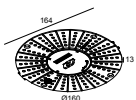

PLAT-OH! TRIMLESS 92736 W

29513 9220 W

21032 0305

LED POWER CONVERTER 48V-DC to 500 mA-DC / 22W DIM5

1->2

kit de montage

29510 0020

MOUNTING KIT PLAT-OH! TRIMLESS