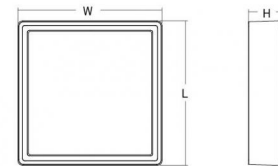

Light technic

Type of light source:	LED
Wattage:	21W
System wattage:	21.0W
Luminous flux:	1980lm
Efficacy:	95 lm/W
Voltage:	230V
Colour temperature:	3000K
Colour rendering (CRI):	Ra>80
MacAdams factor:	SDCM: 3
Lifetime:	L80/B20>50,000
Light distribution:	Direct