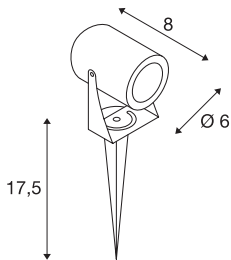

LED SPIKE

LED outdoor ground spike luminaire, anthracite, IP55, 3000K, 40°

The LED SPIKE ground spike luminaire is available in several colour variants and comes equipped with a powerful, warm-white 6 Watt LED. The luminaire is made of aluminium and is connected using the supply cable incl. plug directly to the 230V mains supply. Thanks to its IP55 protection class, the luminaire is suitable for outdoor use.

TECHNICAL DATA

Item no.:	1002201
Primary nominal voltage	100-240V ~50/60Hz mA/V
Secondary power / secondary voltage	240 mA/V
Vertical tilting range	360 °
Length	8.0 cm
Length of earth spike	17.2 cm
Height	10.0 cm
Diameter	6.0 cm
Net weight	0.55 kg
Gross weight	0.617 kg
IP Code	IP 55
Safety class	I
Impact resistance class	IK06
Impact resistance	1 Joule
Assembly	Mobile
Wattage	6 W
Lumen	400 lm
Colour temperature	3000 Kelvin
Beam angle	40 °
Color	anthracite
CRI	>80
Binning	3

LXXBXX data	80/50
Service life	30000 h
BIG WHITE Page	622

Notes
