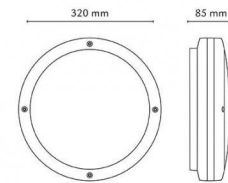

## Light technic

Type of light source:	LED
Wattage:	19W
System wattage:	19.0W
Luminous flux:	1225lm
Efficacy:	65 lm/W
Voltage:	230V
Colour temperature:	4000K
Colour rendering (CRI):	Ra>80
MacAdams factor:	SDCM: 3
Lifetime:	L70/B50>50,000
Light distribution:	Direct/Indirect
Beam angle:	110°

## Dimensions (mm)

Height (H):	85
Diameter (D):	320
Weight (brutto/netto):	2.2

## Packaging

Packing dimensions: 340 x 340 x 120

7 0 2 1 9 8 6 4 3 8 2 2 2