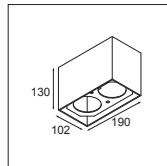

### OVERVIEW ACCESSORIES - SURFACE

SMART 82  
SURFACE BOX 1X

SMART 115  
SURFACE BOX 1X

SMART 82  
SURFACE TUBED SHORT

SMART 82  
SURFACE BOX 2X

SMART 115  
SURFACE BOX 2X

SMART 82  
SURFACE TUBED LONG

ø	fix/adj.	IP	color	source	power supply	lumen output	power	ø 82			ø 115		
								recessed ring	Smart mask		recessed ring	Smart mask	
									1X	1X		2X	1X
								○ ● ●			○ ● ●		
ø 82	fix	IP20	○ ● ●	LED 900lm GE Gu10 Masterled	350mA	500lm	7W	Ⓜ	Ⓜ	Ⓜ			
					500mA	900lm	10W	Ⓜ	Ⓜ	Ⓜ			
					230V	<500lm		Ⓜ	Ⓜ	Ⓜ			
	fix	IP54	○ ● ●	LED 900lm GE	350mA	500lm	7W	Ⓜ	Ⓜ	Ⓜ			
					500mA	900lm	10W	Ⓜ	Ⓜ	Ⓜ			
ø 115	adj.	IP20	○ ● ●	LED 900lm GE Gu10 Masterled	350mA	500lm	7W				Ⓜ	Ⓜ	Ⓜ
					500mA	900lm	10W				Ⓜ	Ⓜ	Ⓜ
					230V	<500lm					Ⓜ	Ⓜ	Ⓜ
					350mA	1100lm	11W				Ⓜ	Ⓜ	Ⓜ
					500mA	1500lm	16W				Ⓜ	Ⓜ	Ⓜ
					700mA	2000lm	24W				Ⓜ	Ⓜ	Ⓜ
	fix	IP20	○ ● ●	LED 1100-3000lm GE	350mA	1100lm	11W				Ⓜ	Ⓜ	Ⓜ
					500mA	1500lm	16W				Ⓜ	Ⓜ	Ⓜ
					700mA	2000lm	24W				Ⓜ	Ⓜ	Ⓜ
					900mA	2500lm	31W				Ⓜ	Ⓜ	Ⓜ
					1050mA	3000lm	37W				Ⓜ	Ⓜ	Ⓜ
	fix	IP54 transparent	○ ● ●	LED 1100-3000lm GE	350mA	1100lm	11W				Ⓜ	Ⓜ	Ⓜ
					500mA	1500lm	16W				Ⓜ	Ⓜ	Ⓜ
					700mA	2000lm	24W				Ⓜ	Ⓜ	Ⓜ
					900mA	2500lm	31W				Ⓜ	Ⓜ	Ⓜ
					1050mA	3000lm	37W				Ⓜ	Ⓜ	Ⓜ
fix	IP54 diffuse	○ ● ●	LED 1100-3000lm GE	350mA	1100lm	11W				Ⓜ	Ⓜ	Ⓜ	
				500mA	1500lm	16W				Ⓜ	Ⓜ	Ⓜ	
				700mA	2000lm	24W				Ⓜ	Ⓜ	Ⓜ	
				900mA	2500lm	31W				Ⓜ	Ⓜ	Ⓜ	
				1050mA	3000lm	37W				Ⓜ	Ⓜ	Ⓜ	