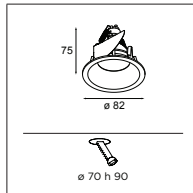

Smart lotis 82 MR16 GE

1X QR-CBC 51 | GU 5.3 | MAX. 50W