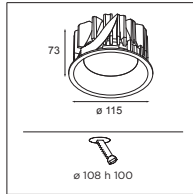

Smart lotis 115

ECO LED GE

Smart lotis 115 diffuse IP54 LED GE

1X LED ARRAY INCL. 16.25W