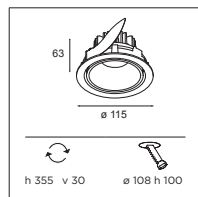

Smart lotis 115 adjustable LED GE

1X LED ARRAY INCL. 10.5W