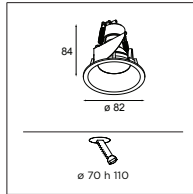

Smart lotis 82

HALOGEN 230V

Smart lotis 82 GU10

1X QPAR 16 | GU10 | MAX. 50W