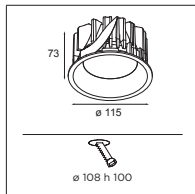

Smart lotis 115 IP54 LED GE

1X LED ARRAY INCL. 16.25W