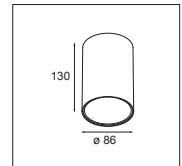

SMART 82
SURFACE TUBED LONG