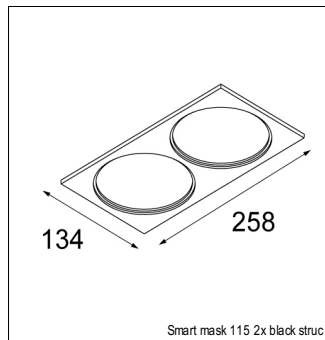

SURFACE-BOX

12800032 | SMART SURFACE BOX 115 GI FOR 1X LED GE BLACK STRUC
 12800009 | SMART SURFACE BOX 115 GI FOR 1X LED GE WHITE STRUC
 12800132 | SMART SURFACE BOX 115 1-10V/PUSHDIM GI FOR 1X LED GE BLACK STRUC
 12800109 | SMART SURFACE BOX 115 1-10V/PUSHDIM GI FOR 1X LED GE WHITE STRUC
 12800232 | SMART SURFACE BOX 115 DALI GI FOR 1X LED GE BLACK STRUC
 12800209 | SMART SURFACE BOX 115 DALI GI FOR 1X LED GE WHITE STRUC
 12801032 | SMART SURFACE BOX 115 GI FOR 2X LED GE BLACK STRUC
 12801009 | SMART SURFACE BOX 115 GI FOR 2X LED GE WHITE STRUC
 12801132 | SMART SURFACE BOX 115 1-10V/PUSHDIM GI FOR 2X LED GE BLACK STRUC
 12801109 | SMART SURFACE BOX 115 1-10V/PUSHDIM GI FOR 2X LED GE WHITE STRUC
 12801232 | SMART SURFACE BOX 115 DALI GI FOR 2X LED GE BLACK STRUC
 12801209 | SMART SURFACE BOX 115 DALI GI FOR 2X LED GE WHITE STRUC

RECESSED-FRAME

12810230 | RECESSED RING Ø127 H100

SURFACE-TUBED

13140332 | SMART SURFACE TUBED 115 LED DALI GI BLACK STRUC
 13140324 | SMART SURFACE TUBED 115 LED DALI GI BRUSHED ALU
 13140309 | SMART SURFACE TUBED 115 LED DALI GI WHITE STRUC