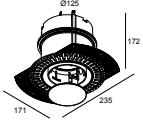

28400 0070 MOUNTING KIT ENTERO RD-S CSC

28400 0130 MOUNTING KIT ENTERO RD-S WSC

Montage kit - side air + light

29810 0110 MOUNTING KIT SIDE AIR 105

Montage kit - side air only

29810 0100 MOUNTING KIT SIDE AIR ONLY 1

ENTERO RD-S TRIMLESS IP 93020 GC

28450 9320 GC

Montage kit - top air only

29810 0200 MOUNTING KIT TOP AIR ONLY 1

Montage kit - no air

29810 0120 MOUNTING KIT NO AIR 105

Notes: