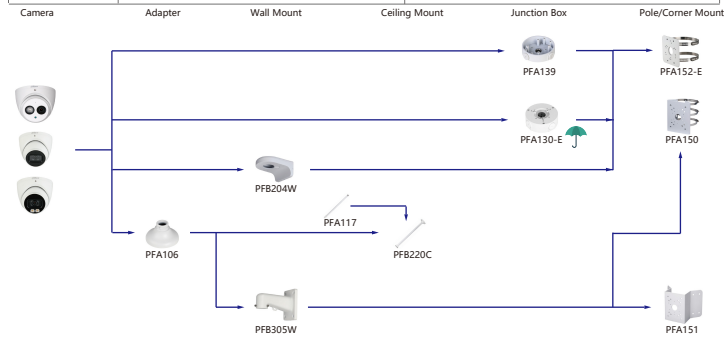

Selection of IP&CVI Box Camera

Selection of IP&CVI Bullet Camera

Selection of IP&CVI Bullet Camera

Selection of IP&CVI Bullet Camera

Selection of IP&CVI Dome Camera

Selection of IP&CVI Dome Camera

Selection of IP&CVI Dome Camera

Selection of IP&CVI Dome Camera

Selection of IP&CVI Eyeball Camera

Shape	IP Camera	CVI Camera
	IPC-HDW4231/4431EM-AS-S4 IPC-HDW4120/4220/4231/4830EM-AS IPC-HDW5541/5241/5442TM-AS IPC-HDW5241/5442TM-AS-LED IPC-HDW3231C-A IPC-HDW4831/4631/4431/4231EM-ASE	HAC-HDW1801/1500/1200/1230/1100/1801/EM-A HAC-HDW1801/1500/1200/1230/1100/1801EM HAC-HDW1400EM-S2 HAC-HDW1400EM-A-S2 HAC-HDW1500/1400/1200/1230EM-A-POC HAC-HDW1500/1200EM-POC HAC-HDW2802/2601/2402/2401/2501/2241T-A HAC-HDW2249T-A-N HAC-HDW1239/1409/1509T-LED HAC-HDW1239/1409/1509T-A-LED HAC-HDW2249T-IB-A-LED