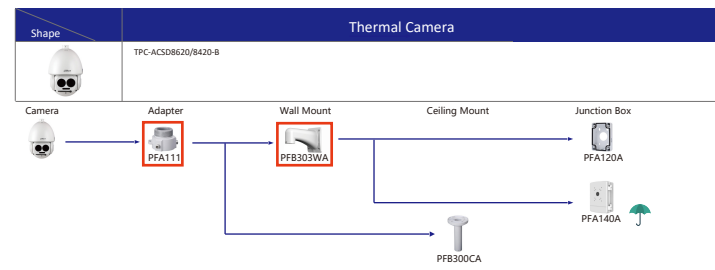

Orange font ..... Special accessories
..... Not recommended
Red font ..... Special installation
..... Including
..... IP66

Shape	Special Camera	Shape	Special Camera
	IPC-HDBW8232E-Z-5L		SD60230U-HNI-5L
	IPC-HFW5221E-2-IRA/BIRA		PSD81602A360 PSD8802-A180
	PSDW8842M-A180 PSDW81642M-A360		IPC-HDPW5241/5442/5541G-2 IPC-HDPW5242G-2-MF
	IPC-HFW5100-IRA IPC-HFW5200-IRA		PSDW5631S-8360 PSDW5231S-8120
	SDTSX405-4F-WA		

Shape	Special Camera	Shape	Special Camera
	SDTSX405WA-4F-B		SDZW2000T-SL
	PTZ83840/83440/83240-HNF-WA		PTZ1C200/203UE-GN PTZ1C200/203UE-GN-W
	PTZ19245/19240U-IRB-N PTZ19245/19240U-IRB-N-B PTZ192C40B-IRB-L		PTZ12248V-IRB-N PTZ12248V-IRB-N PTZ12230F-IRB-N-S2 PTZ12230F-IRB-N-S2
	PTZ1A225U-IRA-N		EPC230U
	EPC230U-PTZ EPC230U-PTZ-IR EPC245U-PTZ EPC245U-PTZ-IR		SDZW2030U-SL