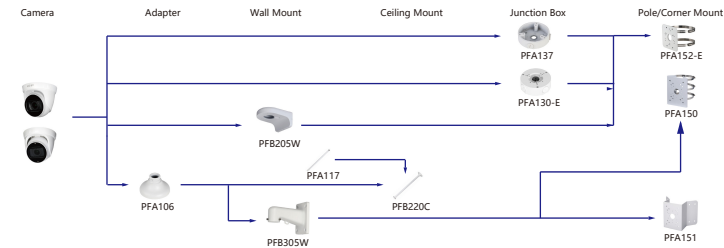

Shape	IP Camera	CVI Camera
	IPC-HDW2531/2431/2331/2421R-Z5 IPC-HDW2420/2230R-Z5-S3 IPC-HDW2230R-L-Z5-S3 IPC-HDW4231/4431T-Z-S4 IPC-HDW2341/3441/3541T-ZAS IPC-HDW2231T-Z5-S2 IPC-HDW5241/5541H-AS-PV IPC-HDW3441/3541/3241TM-AS IPC-HDW2831/2531/2431/2231TM-AS-S2	HAC-HDW2802/2601/2402/2401/2501/2241/1500/1300T-Z-A HAC-HDW2802/2601/2402/2401/2501/2241T-Z-A-DP HAC-HDW1400T-Z-A-S2 HAC-HDW1801/1200/1230T-Z HAC-HDW2241/1500T-Z-POC HAC-HDW1400/1230T-Z-A-POC

Selection of IP&CVI Eyeball Camera

Shape	IP Camera	CVI Camera
	IPC-HDW4431/4231/4120/4220/4221/4421M	HAC-HDW1200/1100/2241/2501/1200/1230/1500/2401/1220/1801/1800M HAC-HDW1400M-S2 HAC-T2A11/21/41/51 HAC-T2A21-E

Shape	IP Camera	CVI Camera
	IPC-HDW2230/2431/2831/2531/2231T-AS-S2 IPC-HDW2341/3441/3541T-AS IPC-HDW1531/1431/1231/1230/1320/1220/1020S IPC-HDW1430/1230S-S3 IPC-HDW1220S-L-S3 IPC-HDW4421/4120/4220/4221/4231/4431E	HAC-HDW1100/1200R-VF

Selection of IP&CVI Eyeball Camera

Shape	IP Camera	CVI Camera
	IPC-T2840/20-Z5 IPC-T2801-L-Z5	HAC-T3A21/41/51-VF

Shape	IP Camera	CVI Camera
	IPC-T18bx	ME1200/1400/1500E ME1200/1500E-LED

Shape	IP Camera	CVI Camera
		HAC-HDW1301/1500/1400/1200/1230/1800TL HAC-HDW1801/1500/1400/1200/1230/1800TL-A HAC-HDW1239/1409/1509TL-LED HAC-HDW1239/1409/1509TL-A-LED HAC-HDW1500/1230/1200/1230SL HAC-HDW1400SL-S2