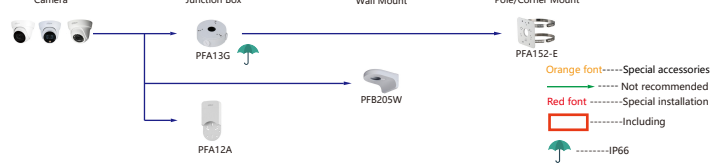

Selection of IP&CVI Eyeball Camera

Shape	IP Camera	CVI Camera
	IPC-T2840/20-Z5 IPC-T2801-L-Z5	HAC-T3A21/41/51-VF

Shape	IP Camera	CVI Camera
	IPC-T18bx	ME1200/1400/1500E ME1200/1500E-LED

Shape	IP Camera	CVI Camera
		HAC-HDW1301/1500/1400/1200/1230/1800TL HAC-HDW1801/1500/1400/1200/1230/1800TL-A HAC-HDW1239/1409/1509TL-LED HAC-HDW1239/1409/1509TL-A-LED HAC-HDW1500/1230/1200/1230SL HAC-HDW1400SL-S2

- Orange font ----- Special accessories
- Green font ----- Not recommended
- Red font ----- Special installation
- Red box ----- Including
- Umbrella icon ----- IP66

Selection of IP&CVI Eyeball Camera

Selection of IP&CVI Eyeball Camera