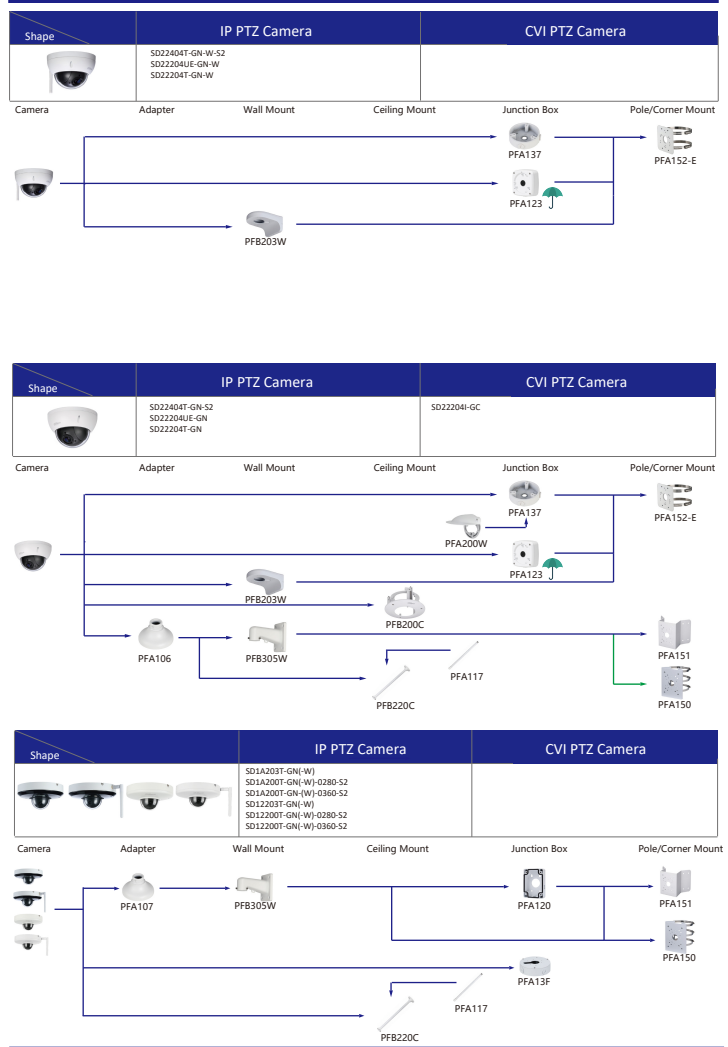

Selection of IP&CVI Eyeball Camera

Shape	IP Camera	CVI Camera
	IPC-T2840/20-Z5 IPC-T2801-L-Z5	HAC-T3A21/41/51-VF

Shape	IP Camera	CVI Camera
	IPC-T18bx	ME1200/1400/1500E ME1200/1500E-LED

Shape	IP Camera	CVI Camera
		HAC-HDW1301/1500/1400/1200/1230/1800TL HAC-HDW1801/1500/1400/1200/1230/1800TL-A HAC-HDW1239/1409/1509TL-LED HAC-HDW1239/1409/1509TL-A-LED HAC-HDW1500/1230/1200/1230SL HAC-HDW1400SL-S2

Shape	IP Camera	CVI Camera
	IPC-HDW4431/4231/4120/4220/4221/4421M	HAC-HDW1200/1100/2241/2501/1200/1230/1500/2401/1220/1801/1800M HAC-HDW1400M-S2 HAC-T2A11/21/41/51 HAC-T2A21-E

Shape	IP Camera	CVI Camera
	IPC-HDW2230/2431/2831/2531/2231T-AS-S2 IPC-HDW2341/3441/3541T-AS IPC-HDW1531/1431/1231/1230/1320/1220/1020S IPC-HDW1430/1230S-S3 IPC-HDW1220S-L-S3 IPC-HDW4421/4120/4220/4221/4231/4431E	HAC-HDW1100/1200R-VF

Shape	IP Camera	CVI Camera
		HAC-HDW1200/1100/1800R HAC-HDW1400R-S2 HAC-T1A11/21/41/51 HAC-T1A21-E

Shape	IP Camera	CVI Camera
		HAC-HDW1100/1200R-VF

Selection of PTZ Camera

Selection of PTZ Camera

Selection of PTZ Camera

Selection of PTZ Camera

Orange font Special accessories
 Not recommended
 Red font Special installation
 Including
 IP66

Shape	Special Camera	Shape	Special Camera
	IPC-HDBW8232E-Z-5L		SD60230U-HNI-5L
	IPC-HFW5221E-2-IRA/BIRA		PSD81602A360 PSD8802-A180
	PSDW8842M-A180 PSDW81642M-A360		IPC-HDPW5241/5442/5541G-2 IPC-HDPW5242G-2-MF
	IPC-HFW5100-IRA IPC-HFW5200-IRA		PSDW5631S-8360 PSDW5231S-8120
	SDTSX405-4F-WA		