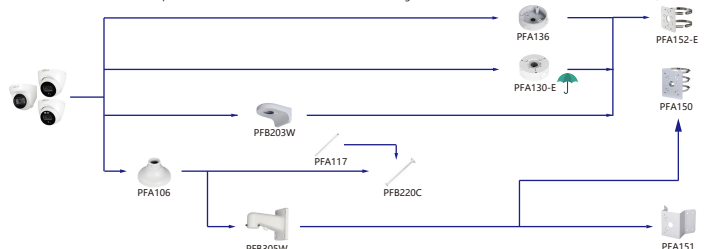

Selection of IP&CVI Eyeball Camera

Shape	IP Camera	CVI Camera
	IPC-HDW4431/4231/4120/4220/4221/4421M	HAC-HDW1200/1100/2241/2501/1200/1230/1500/2401/1220/1801/1800M HAC-HDW1400M-S2 HAC-T2A11/21/41/51 HAC-T2A21-E

Shape	IP Camera	CVI Camera
	IPC-HDW2230/2431/2831/2531/2231T-AS-S2 IPC-HDW2341/3441/3541T-AS IPC-HDW1531/1431/1231/1230/1320/1220/1020S IPC-HDW1430/1230S-S3 IPC-HDW1220S-L-S3 IPC-HDW4421/4120/4220/4221/4231/4431E	HAC-HDW1100/1200R-VF

Selection of IP&CVI Eyeball Camera

Shape	IP Camera	CVI Camera
	IPC-T2840/20-Z5 IPC-T2801-L-Z5	HAC-T3A21/41/51-VF

Shape	IP Camera	CVI Camera
	IPC-T18bx	ME1200/1400/1500E ME1200/1500E-LED

Shape	IP Camera	CVI Camera
		HAC-HDW1301/1500/1400/1200/1230/1800TL HAC-HDW1801/1500/1400/1200/1230/1800TL-A HAC-HDW1239/1409/1509TL-LED HAC-HDW1239/1409/1509TL-A-LED HAC-HDW1500/1230/1200/1230SL HAC-HDW1400SL-S2