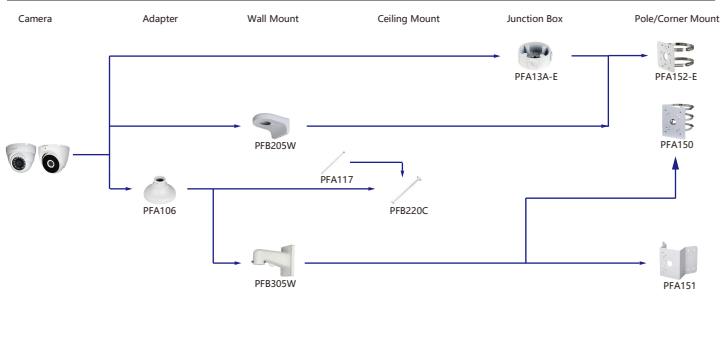

Selection of IP&CVI Eyeball Camera

Shape	IP Camera	CVI Camera
	IPC-HDW4431/4231/4120/4220/4221/4421M	HAC-HDW1200/1100/2241/2501/1200/1230/1500/2401/1220/1801/1800M HAC-HDW1400M-S2 HAC-T2A11/21/41/51 HAC-T2A21-E