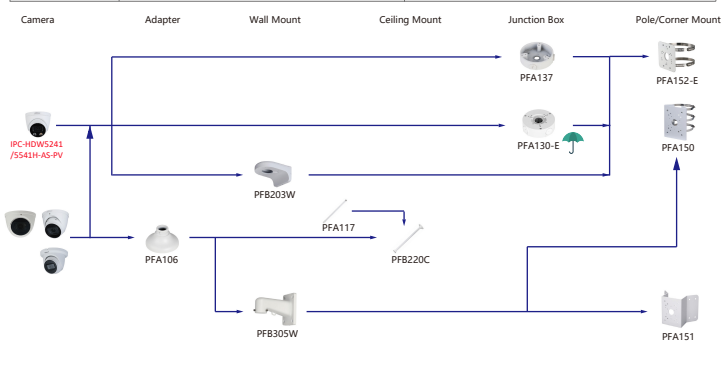

Selection of IP&CVI Box Camera

Selection of IP&CVI Bullet Camera

Selection of IP&CVI Bullet Camera

Selection of IP&CVI Bullet Camera

Selection of IP&CVI Dome Camera

Selection of IP&CVI Dome Camera

Selection of IP&CVI Dome Camera

Selection of IP&CVI Dome Camera

Selection of IP&CVI Eyeball Camera

Shape	IP Camera	CVI Camera
	IPC-HDW4231/4431EM-AS-S4 IPC-HDW4120/4220/4231/4830EM-AS IPC-HDW5541/5241/5442TM-AS IPC-HDW5241/5442TM-AS-LED IPC-HDW3231C-A IPC-HDW4831/4631/4431/4231EM-ASE	HAC-HDW1801/1500/1200/1230/1100/1801/EM-A HAC-HDW1801/1500/1200/1230/1100/1801EM HAC-HDW1400EM-S2 HAC-HDW1400EM-A-S2 HAC-HDW1500/1400/1200/1230EM-A-POC HAC-HDW1500/1200EM-POC HAC-HDW2802/2601/2402/2401/2501/2241T-A HAC-HDW2249T-A-N HAC-HDW1239/1409/1509T-LED HAC-HDW1239/1409/1509T-A-LED HAC-HDW2249T-IB-A-LED

Shape	IP Camera	CVI Camera
	IPC-HDW2531/2431/2331/2421R-Z5 IPC-HDW2420/2230R-Z5-S3 IPC-HDW2230R-L-Z5-S3 IPC-HDW4231/4431T-Z-S4 IPC-HDW2341/3441/3541T-ZAS IPC-HDW2231T-Z5-S2 IPC-HDW5241/5541H-AS-PV IPC-HDW3441/3541/3241TM-AS IPC-HDW2831/2531/2431/2231TM-AS-S2	HAC-HDW2802/2601/2402/2401/2501/2241/1500/1300T-Z-A HAC-HDW2802/2601/2402/2401/2501/2241T-Z-A-DP HAC-HDW1400T-Z-A-S2 HAC-HDW1801/1200/1230T-Z HAC-HDW2241/1500T-Z-POC HAC-HDW1400/1230T-Z-A-POC

Selection of IP&CVI Eyeball Camera

Shape	IP Camera	CVI Camera
	IPC-HDW4431/4231/4120/4220/4221/4421M	HAC-HDW1200/1100/2241/2501/1200/1230/1500/2401/1220/1801/1800M HAC-HDW1400M-S2 HAC-T2A11/21/41/51 HAC-T2A21-E