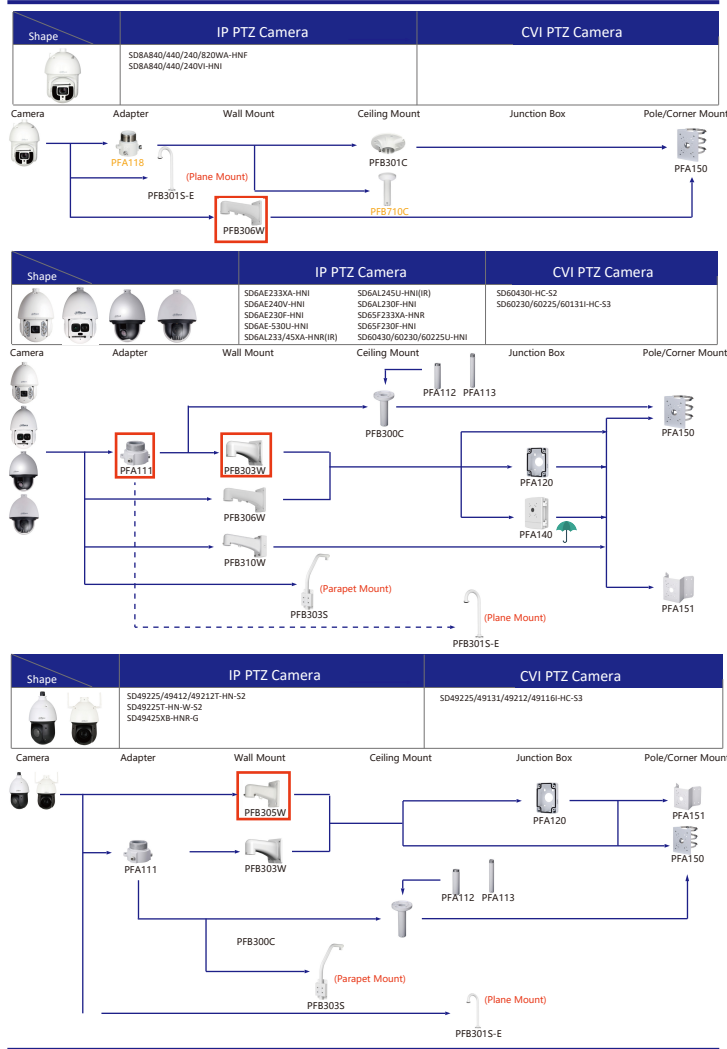

Selection of IP&CVI Eyeball Camera

Shape	IP Camera	CVI Camera
	IPC-T2840/20-Z5 IPC-T2801-L-Z5	HAC-T3A21/41/51-VF

Shape	IP Camera	CVI Camera
	IPC-T18bx	ME1200/1400/1500E ME1200/1500E-LED

Shape	IP Camera	CVI Camera
		HAC-HDW1301/1500/1400/1200/1230/1800TL HAC-HDW1801/1500/1400/1200/1230/1800TL-A HAC-HDW1239/1409/1509TL-LED HAC-HDW1239/1409/1509TL-A-LED HAC-HDW1500/1230/1200/1230SL HAC-HDW1400SL-S2

- Orange font ----- Special accessories
- Green font ----- Not recommended
- Red font ----- Special installation
- Red box ----- Including
- Umbrella icon ----- IP66

Selection of IP&CVI Eyeball Camera

Selection of IP&CVI Eyeball Camera

Shape	IP Camera	CVI Camera
	IPC-HDW4431/4231/4120/4220/4221/4421M	HAC-HDW1200/1100/2241/2501/1200/1230/1500/2401/1220/1801/1800M HAC-HDW1400M-S2 HAC-T2A11/21/41/51 HAC-T2A21-E

Shape	IP Camera	CVI Camera
	IPC-HDW2230/2431/2831/2531/2231T-AS-S2 IPC-HDW2341/3441/3541T-AS IPC-HDW1531/1431/1231/1230/1320/1220/1020S IPC-HDW1430/1230S-S3 IPC-HDW1220S-L-S3 IPC-HDW4421/4120/4220/4221/4231/4431E	HAC-HDW1100/1200R-VF

Shape	IP Camera	CVI Camera
		HAC-HDW1200/1100/1800R HAC-HDW1400R-S2 HAC-T1A11/21/41/51 HAC-T1A21-E

Shape	IP Camera	CVI Camera
		HAC-HDW1100/1200R-VF

Selection of PTZ Camera

Selection of PTZ Camera

Selection of PTZ Camera