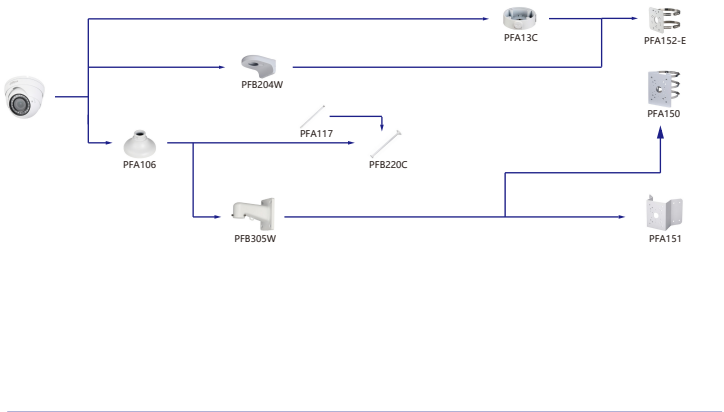

Shape	IP Camera	CVI Camera
	IPC-HDW4431/4231/4120/4220/4221/4421M	HAC-HDW1200/1100/2241/2501/1200/1230/1500/2401/1220/1801/1800M HAC-HDW1400M-S2 HAC-T2A11/21/41/51 HAC-T2A21-E

Shape	IP Camera	CVI Camera
	IPC-HDW2230/2431/2831/2531/2231T-AS-S2 IPC-HDW2341/3441/3541T-AS IPC-HDW1531/1431/1231/1230/1320/1220/1020S IPC-HDW1430/1230S-S3 IPC-HDW1220S-L-S3 IPC-HDW4421/4120/4220/4221/4231/4431E	HAC-HDW1100/1200R-VF

Shape	IP Camera	CVI Camera
		HAC-HDW1200/1100/1800R HAC-HDW1400R-S2 HAC-T1A11/21/41/51 HAC-T1A21-E

Shape	IP Camera	CVI Camera
		HAC-HDW1100/1200R-VF

Selection of PTZ Camera

Selection of PTZ Camera

Selection of PTZ Camera