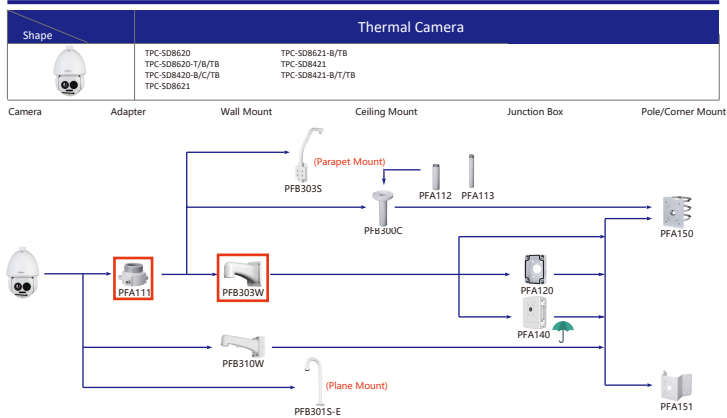

Orange font ..... Special accessories
..... Not recommended
Red font ..... Special installation
..... Including
..... IP66

Shape	Special Camera	Shape	Special Camera
	IPC-HDBW8232E-Z-5L		SD60230U-HNI-5L
	IPC-HFW5221E-2-IRA/BIRA		PSD81602A360 PSD8802-A180
	PSDW8842M-A180 PSDW81642M-A360		IPC-HDPW5241/5442/5541G-2 IPC-HDPW5242G-2-MF
	IPC-HFW5100-IRA IPC-HFW5200-IRA		PSDW5631S-8360 PSDW5231S-8120
	SDTSX405-4F-WA		

Shape	Special Camera	Shape	Special Camera
	SDTSX405WA-4F-B		SDZW2000T-SL
	PTZ83840/83440/83240-HNF-WA		PTZ1C200/203UE-GN PTZ1C200/203UE-GN-W
	PTZ19245/19240U-IRB-N PTZ19245/19240U-IRB-N-B PTZ192C40B-IRB-L		PTZ12248V-IRB-N PTZ12248V-IRB-N PTZ12230F-IRB-N-S2 PTZ12230F-IRB-N-S2
	PTZ1A225U-IRA-N		EPC230U
	EPC230U-PTZ EPC230U-PTZ-IR EPC245U-PTZ EPC245U-PTZ-IR		SDZW2030U-SL