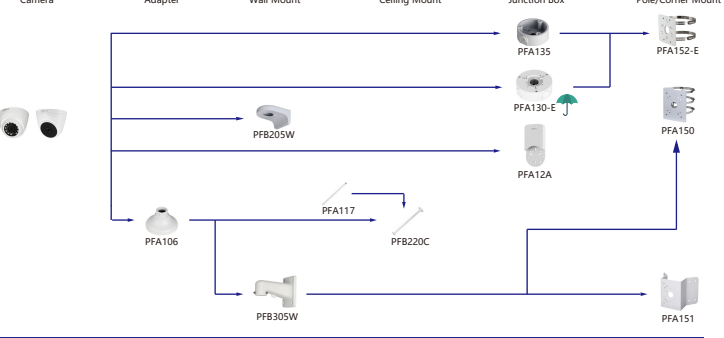

Shape	IP Camera	CVI Camera
		HAC-HDW1200/1100/1800R HAC-HDW1400R-S2 HAC-T1A11/21/41/51 HAC-T1A21-E