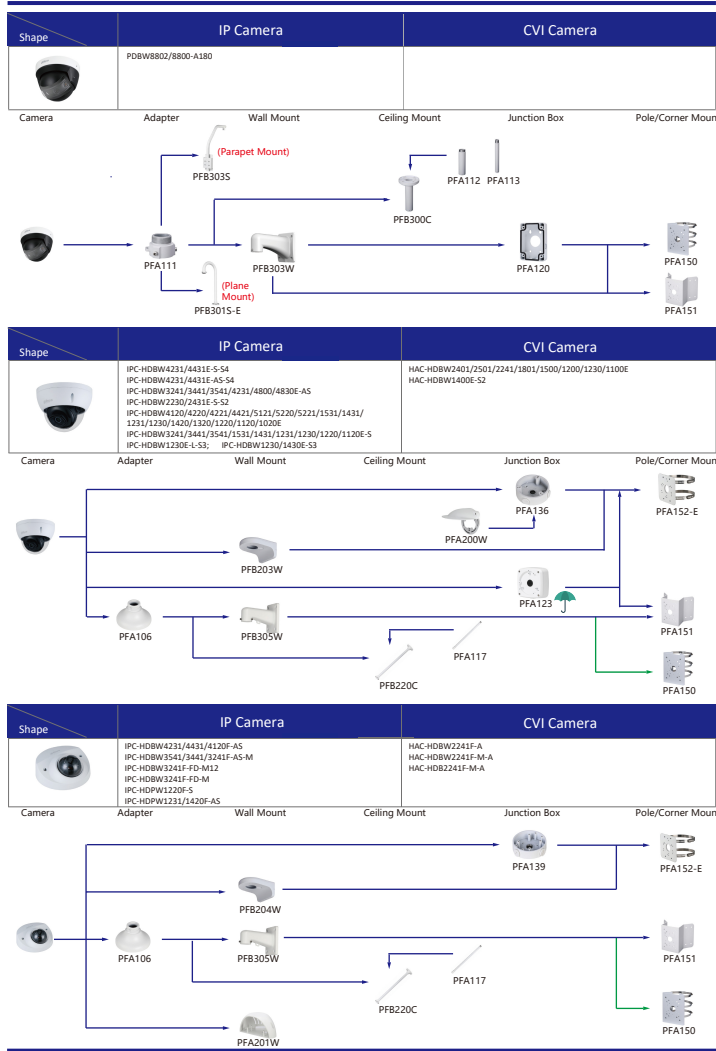

Camera Accessories Selection

Guide you how to install all the cameras

- Orange font ---- Special accessories
- Green font ---- Not recommended
- Red font ---- Special installation
- Red box ---- Including
- Umbrella icon ---- IP66

Selection of IP&CVI Box Camera

Selection of IP&CVI Bullet Camera

Selection of IP&CVI Bullet Camera

Selection of IP&CVI Bullet Camera

Selection of IP&CVI Dome Camera

Selection of IP&CVI Dome Camera

Selection of IP&CVI Dome Camera

Selection of IP&CVI Dome Camera

Selection of IP&CVI Eyeball Camera

Shape	IP Camera	CVI Camera
	IPC-HDW4231/4431EM-AS-S4 IPC-HDW4120/4220/4231/4830EM-AS IPC-HDW5541/5241/5442TM-AS IPC-HDW5241/5442TM-AS-LED IPC-HDW3231C-A IPC-HDW4831/4631/4431/4231EM-ASE	HAC-HDW1801/1500/1200/1230/1100/1801/EM-A HAC-HDW1801/1500/1200/1230/1100/1801EM HAC-HDW1400EM-S2 HAC-HDW1400EM-A-S2 HAC-HDW1500/1400/1200/1230EM-A-POC HAC-HDW1500/1200EM-POC HAC-HDW2802/2601/2402/2401/2501/2241T-A HAC-HDW2249T-A-N HAC-HDW1239/1409/1509T-LED HAC-HDW1239/1409/1509T-A-LED HAC-HDW2249T-IB-A-LED

Shape	IP Camera	CVI Camera
	IPC-HDW2531/2431/2331/2421R-Z5 IPC-HDW2420/2230R-Z5-S3 IPC-HDW2230R-L-Z5-S3 IPC-HDW4231/4431T-Z-S4 IPC-HDW2341/3441/3541T-ZAS IPC-HDW2231T-Z5-S2 IPC-HDW5241/5541H-AS-PV IPC-HDW3441/3541/3241TM-AS IPC-HDW2831/2531/2431/2231TM-AS-S2	HAC-HDW2802/2601/2402/2401/2501/2241/1500/1300T-Z-A HAC-HDW2802/2601/2402/2401/2501/2241T-Z-A-DP HAC-HDW1400T-Z-A-S2 HAC-HDW1801/1200/1230T-Z HAC-HDW2241/1500T-Z-POC HAC-HDW1400/1230T-Z-A-POC