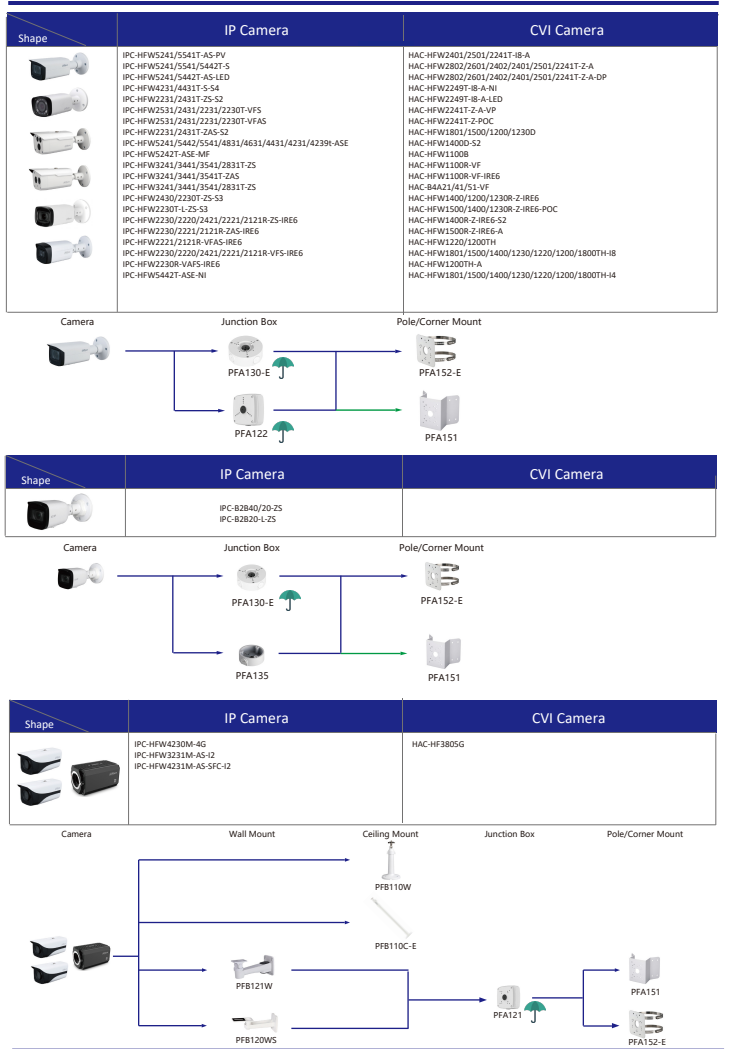

Camera Accessories Selection

Guide you how to install all the cameras

- Orange font ---- Special accessories
- Green font ---- Not recommended
- Red font ---- Special installation
- Red box ---- Including
- Umbrella icon ---- IP66

Selection of IP&CVI Box Camera

Selection of IP&CVI Bullet Camera

Selection of IP&CVI Bullet Camera

Selection of IP&CVI Bullet Camera

Selection of IP&CVI Dome Camera

Selection of IP&CVI Dome Camera

Selection of IP&CVI Dome Camera

Selection of IP&CVI Dome Camera

Selection of IP&CVI Eyeball Camera

Shape	IP Camera	CVI Camera
	IPC-HDW4231/4431EM-AS-S4 IPC-HDW4120/4220/4231/4830EM-AS IPC-HDW5541/5241/5442TM-AS IPC-HDW5241/5442TM-AS-LED IPC-HDW3231C-A IPC-HDW4831/4631/4431/4231EM-ASE	HAC-HDW1801/1500/1200/1230/1100/1801/EM-A HAC-HDW1801/1500/1200/1230/1100/1801EM HAC-HDW1400EM-S2 HAC-HDW1400EM-A-S2 HAC-HDW1500/1400/1200/1230EM-A-POC HAC-HDW1500/1200EM-POC HAC-HDW2802/2601/2402/2401/2501/2241T-A HAC-HDW2249T-A-N HAC-HDW1239/1409/1509T-LED HAC-HDW1239/1409/1509T-A-LED HAC-HDW2249T-IB-A-LED

Shape	IP Camera	CVI Camera
	IPC-HDW2531/2431/2331/2421R-Z5 IPC-HDW2420/2230R-Z5-S3 IPC-HDW2230R-L-Z5-S3 IPC-HDW4231/4431T-Z-S4 IPC-HDW2341/3441/3541T-ZAS IPC-HDW2231T-Z5-S2 IPC-HDW5241/5541H-AS-PV IPC-HDW3441/3541/3241TM-AS IPC-HDW2831/2531/2431/2231TM-AS-S2	HAC-HDW2802/2601/2402/2401/2501/2241/1500/1300T-Z-A HAC-HDW2802/2601/2402/2401/2501/2241T-Z-A-DP HAC-HDW1400T-Z-A-S2 HAC-HDW1801/1200/1230T-Z HAC-HDW2241/1500T-Z-POC HAC-HDW1400/1230T-Z-A-POC