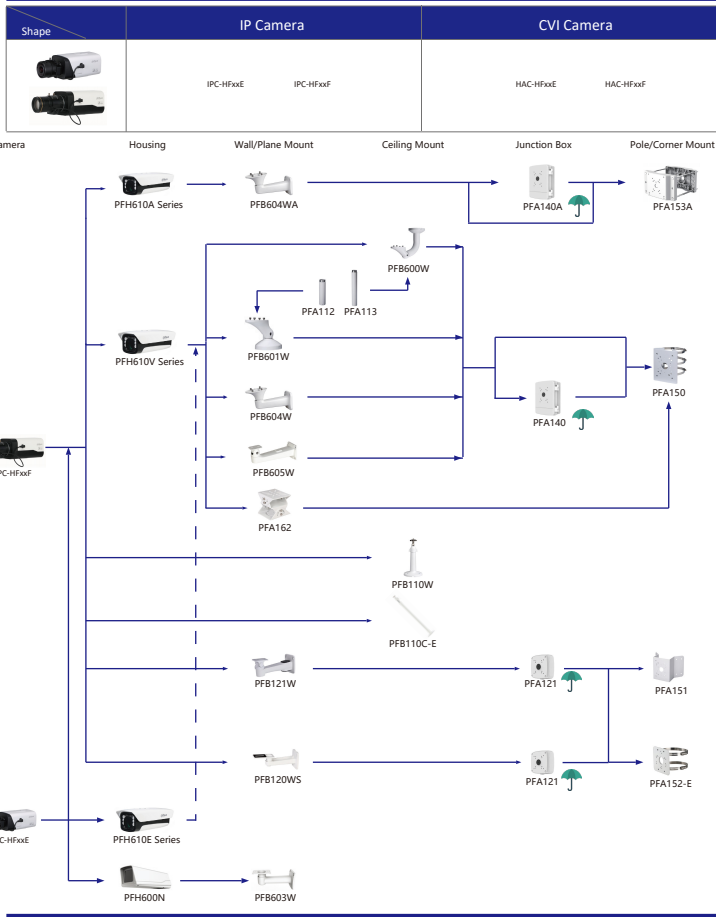

Camera Accessories Selection

Guide you how to install all the cameras

- Orange font ---- Special accessories
- Green font ---- Not recommended
- Red font ---- Special installation
- Red box ---- Including
- Umbrella icon ---- IP66

Selection of IP&CVI Box Camera

Selection of IP&CVI Bullet Camera

Selection of IP&CVI Bullet Camera

Selection of IP&CVI Bullet Camera

Selection of IP&CVI Dome Camera

Selection of IP&CVI Dome Camera

Selection of IP&CVI Dome Camera

Selection of IP&CVI Dome Camera

Selection of IP&CVI Eyeball Camera

Shape	IP Camera	CVI Camera
	IPC-HDW4231/4431EM-AS-S4 IPC-HDW4120/4220/4231/4830EM-AS IPC-HDW5541/5241/5442TM-AS IPC-HDW5241/5442TM-AS-LED IPC-HDW3231C-A IPC-HDW4831/4631/4431/4231EM-ASE	HAC-HDW1801/1500/1200/1230/1100/1801/EM-A HAC-HDW1801/1500/1200/1230/1100/1801EM HAC-HDW1400EM-S2 HAC-HDW1400EM-A-S2 HAC-HDW1500/1400/1200/1230EM-A-POC HAC-HDW1500/1200EM-POC HAC-HDW2802/2601/2402/2401/2501/2241T-A HAC-HDW2249T-A-N HAC-HDW1239/1409/1509T-LED HAC-HDW1239/1409/1509T-A-LED HAC-HDW2249T-IB-A-LED