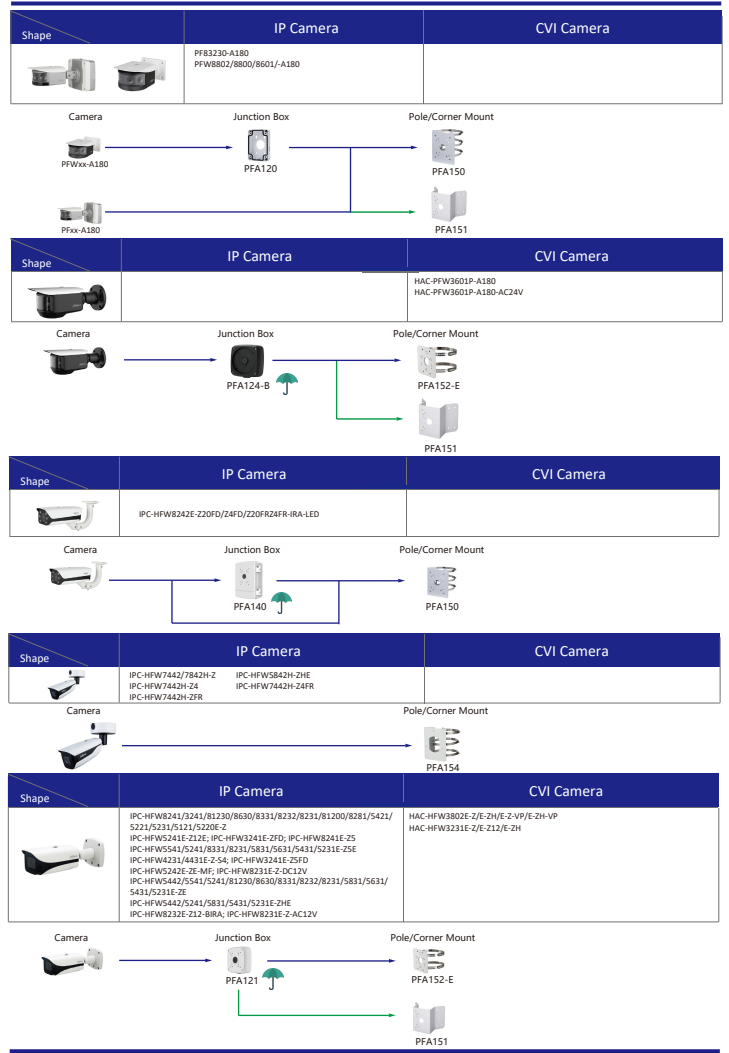

Camera Accessories Selection

Guide you how to install all the cameras

- Orange font ---- Special accessories
- Green font ---- Not recommended
- Red font ---- Special installation
- Red box ---- Including
- Umbrella icon ---- IP66

Selection of IP&CVI Box Camera

Selection of IP&CVI Bullet Camera

Selection of IP&CVI Bullet Camera

Selection of IP&CVI Bullet Camera

Selection of IP&CVI Dome Camera

Selection of IP&CVI Dome Camera

Selection of IP&CVI Dome Camera

Selection of IP&CVI Dome Camera

Selection of IP&CVI Eyeball Camera

Shape	IP Camera	CVI Camera
	IPC-HDW4231/4431EM-AS-S4 IPC-HDW4120/4220/4231/4830EM-AS IPC-HDW5541/5241/5442TM-AS IPC-HDW5241/5442TM-AS-LED IPC-HDW3231C-A IPC-HDW4831/4631/4431/4231EM-ASE	HAC-HDW1801/1500/1200/1230/1100/1801/EM-A HAC-HDW1801/1500/1200/1230/1100/1801EM HAC-HDW1400EM-S2 HAC-HDW1400EM-A-S2 HAC-HDW1500/1400/1200/1230EM-A-POC HAC-HDW1500/1200EM-POC HAC-HDW2802/2601/2402/2401/2501/2241T-A HAC-HDW2249T-A-N HAC-HDW1239/1409/1509T-LED HAC-HDW1239/1409/1509T-A-LED HAC-HDW2249T-IB-A-LED

Selection of IP&CVI Eyeball Camera

Shape	IP Camera	CVI Camera
	IPC-T2840/20-Z5 IPC-T2801-L-Z5	HAC-T3A21/41/51-VF

Shape	IP Camera	CVI Camera
	IPC-T18bx	ME1200/1400/1500E ME1200/1500E-LED

Shape	IP Camera	CVI Camera
		HAC-HDW1301/1500/1400/1200/1230/1800TL HAC-HDW1801/1500/1400/1200/1230/1800TL-A HAC-HDW1239/1409/1509TL-LED HAC-HDW1239/1409/1509TL-A-LED HAC-HDW1500/1230/1200/1230SL HAC-HDW1400SL-S2