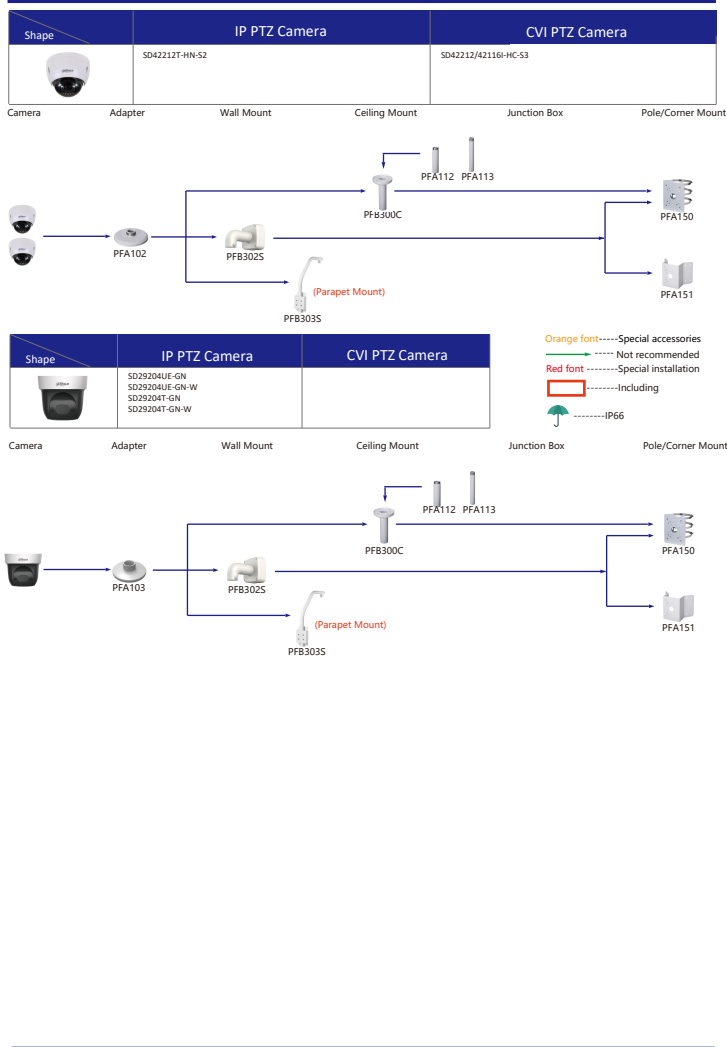

Selection of IP&CVI Eyeball Camera

Shape	IP Camera	CVI Camera
	IPC-T2840/20-Z5 IPC-T2801-L-Z5	HAC-T3A21/41/51-VF

Shape	IP Camera	CVI Camera
	IPC-T18bx	ME1200/1400/1500E ME1200/1500E-LED

Shape	IP Camera	CVI Camera
		HAC-HDW1301/1500/1400/1200/1230/1800TL HAC-HDW1801/1500/1400/1200/1230/1800TL-A HAC-HDW1239/1409/1509TL-LED HAC-HDW1239/1409/1509TL-A-LED HAC-HDW1500/1230/1200/1230SL HAC-HDW1400SL-S2

Shape	IP Camera	CVI Camera
	IPC-HDW4431/4231/4120/4220/4221/4421M	HAC-HDW1200/1100/2241/2501/1200/1230/1500/2401/1220/1801/1800M HAC-HDW1400M-S2 HAC-T2A11/21/41/51 HAC-T2A21-E

Shape	IP Camera	CVI Camera
	IPC-HDW2230/2431/2831/2531/2231T-AS-S2 IPC-HDW2341/3441/3541T-AS IPC-HDW1531/1431/1231/1230/1320/1220/1020S IPC-HDW1430/1230S-S3 IPC-HDW1220S-L-S3 IPC-HDW4421/4120/4220/4221/4231/4431E	HAC-HDW1100/1200R-VF

Shape	IP Camera	CVI Camera
		HAC-HDW1200/1100/1800R HAC-HDW1400R-S2 HAC-T1A11/21/41/51 HAC-T1A21-E

Shape	IP Camera	CVI Camera
		HAC-HDW1100/1200R-VF

Selection of PTZ Camera

Selection of PTZ Camera

Selection of PTZ Camera