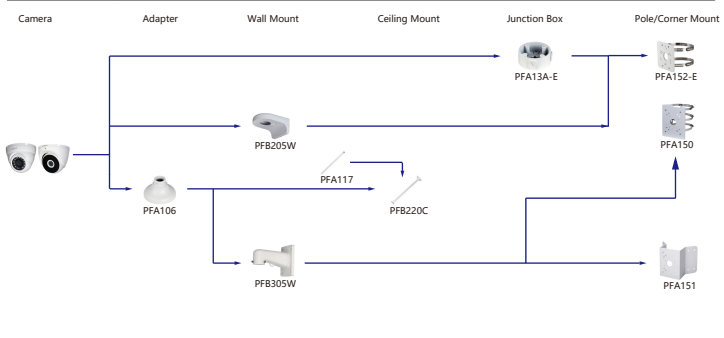

Selection of IP&CVI Eyeball Camera

Shape	IP Camera	CVI Camera
	IPC-T2840/20-Z5 IPC-T2801-L-Z5	HAC-T3A21/41/51-VF

Shape	IP Camera	CVI Camera
	IPC-T18bx	ME1200/1400/1500E ME1200/1500E-LED

Shape	IP Camera	CVI Camera
		HAC-HDW1301/1500/1400/1200/1230/1800TL HAC-HDW1801/1500/1400/1200/1230/1800TL-A HAC-HDW1239/1409/1509TL-LED HAC-HDW1239/1409/1509TL-A-LED HAC-HDW1500/1230/1200/1230SL HAC-HDW1400SL-S2

- Orange font ----- Special accessories
- Green font ----- Not recommended
- Red font ----- Special installation
- Red box ----- Including
- Umbrella icon ----- IP66

Selection of IP&CVI Eyeball Camera

Selection of IP&CVI Eyeball Camera

Shape	IP Camera	CVI Camera
	IPC-HDW4431/4231/4120/4220/4221/4421M	HAC-HDW1200/1100/2241/2501/1200/1230/1500/2401/1220/1801/1800M HAC-HDW1400M-S2 HAC-T2A11/21/41/51 HAC-T2A21-E

Shape	IP Camera	CVI Camera
	IPC-HDW2230/2431/2831/2531/2231T-AS-S2 IPC-HDW2341/3441/3541T-AS IPC-HDW1531/1431/1231/1230/1320/1220/1020S IPC-HDW1430/1230S-S3 IPC-HDW1220S-L-S3 IPC-HDW4421/4120/4220/4221/4231/4431E	HAC-HDW1100/1200R-VF