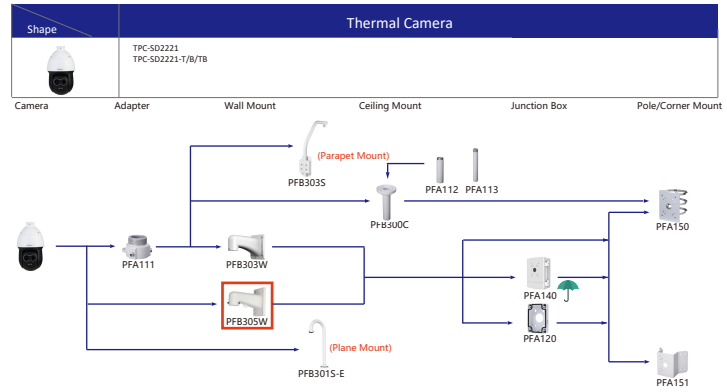

Orange font ..... Special accessories
..... Not recommended
Red font ..... Special installation
..... Including
..... IP66

Shape	Special Camera	Shape	Special Camera
	IPC-HDBW8232E-Z-5L		SD60230U-HNI-5L
	IPC-HFW5221E-2-IRA/BIRA		PSD81602A360 PSD8802-A180
	PSDW8842M-A180 PSDW81642M-A360		IPC-HDPW5241/5442/5541G-2 IPC-HDPW5242G-2-MF
	IPC-HFW5100-IRA IPC-HFW5200-IRA		PSDW5631S-8360 PSDW5231S-8120
	SDTSX405-4F-WA		

Shape	Special Camera	Shape	Special Camera
	SDTSX405WA-4F-B		SDZW2000T-SL
	PTZ83840/83440/83240-HNF-WA		PTZ1C200/203UE-GN PTZ1C200/203UE-GN-W
	PTZ19245/19240U-IRB-N PTZ19245/19240U-IRB-N-B PTZ192C40B-IRB-L		PTZ12248V-IRB-N PTZ12248V-IRB-N PTZ12230F-IRB-N-S2 PTZ12230F-IRB-N-S2
	PTZ1A225U-IRA-N		EPC230U
	EPC230U-PTZ EPC230U-PTZ-IR EPC245U-PTZ EPC245U-PTZ-IR		SDZW2030U-SL