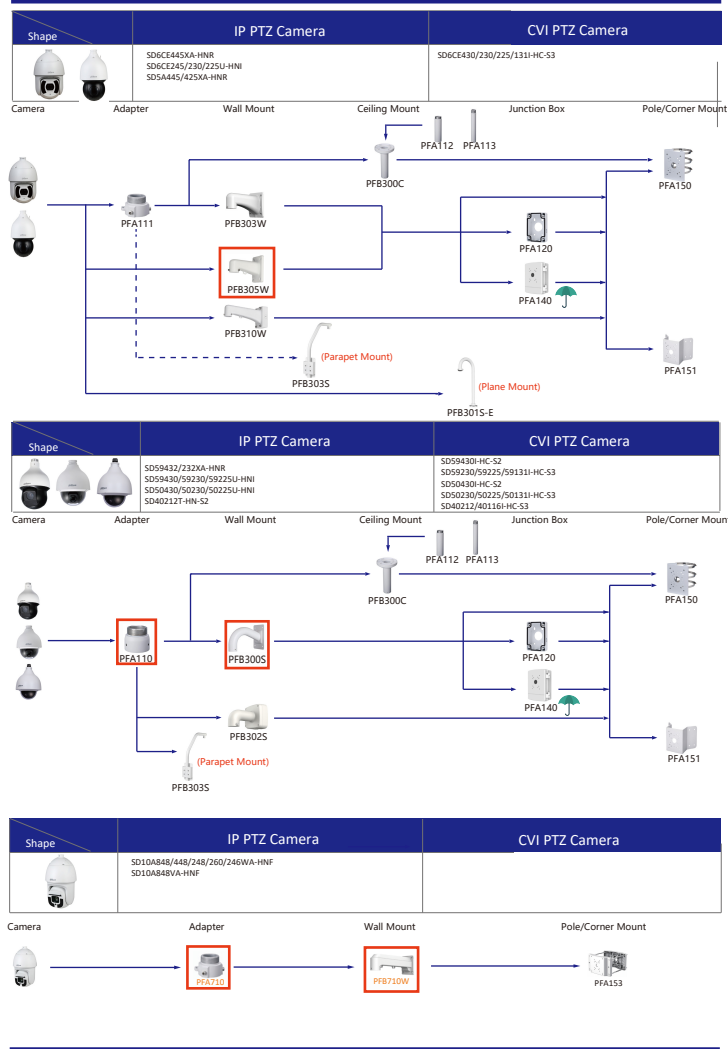

Selection of IP&CVI Eyeball Camera

Shape	IP Camera	CVI Camera
	IPC-T2840/20-Z5 IPC-T2801-L-Z5	HAC-T3A21/41/51-VF

Shape	IP Camera	CVI Camera
	IPC-T18bx	ME1200/1400/1500E ME1200/1500E-LED

Shape	IP Camera	CVI Camera
		HAC-HDW1301/1500/1400/1200/1230/1800TL HAC-HDW1801/1500/1400/1200/1230/1800TL-A HAC-HDW1239/1409/1509TL-LED HAC-HDW1239/1409/1509TL-A-LED HAC-HDW1500/1230/1200/1230SL HAC-HDW1400SL-S2

Shape	IP Camera	CVI Camera
	IPC-HDW4431/4231/4120/4220/4221/4421M	HAC-HDW1200/1100/2241/2501/1200/1230/1500/2401/1220/1801/1800M HAC-HDW1400M-S2 HAC-T2A11/21/41/51 HAC-T2A21-E

Shape	IP Camera	CVI Camera
	IPC-HDW2230/2431/2831/2531/2231T-AS-S2 IPC-HDW2341/3441/3541T-AS IPC-HDW1531/1431/1231/1230/1320/1220/1020S IPC-HDW1430/1230S-S3 IPC-HDW1220S-L-S3 IPC-HDW4421/4120/4220/4221/4231/4431E	HAC-HDW1100/1200R-VF

Shape	IP Camera	CVI Camera
		HAC-HDW1200/1100/1800R HAC-HDW1400R-S2 HAC-T1A11/21/41/51 HAC-T1A21-E

Shape	IP Camera	CVI Camera
		HAC-HDW1100/1200R-VF

Selection of PTZ Camera

Selection of PTZ Camera

Selection of PTZ Camera

Selection of PTZ Camera

Orange font Special accessories
 Not recommended
 Red font Special installation
 Including
 IP66

Shape	Special Camera	Shape	Special Camera
	IPC-HDBW8232E-Z-5L		SD60230U-HNI-5L
	IPC-HFW5221E-2-IRA/BIRA		PSD81602A360 PSD8802-A180
	PSDW8842M-A180 PSDW81642M-A360		IPC-HDPW5241/5442/5541G-2 IPC-HDPW5242G-2-MF
	IPC-HFW5100-IRA IPC-HFW5200-IRA		PSDW5631S-8360 PSDW5231S-8120
	SDTSX405-4F-WA		