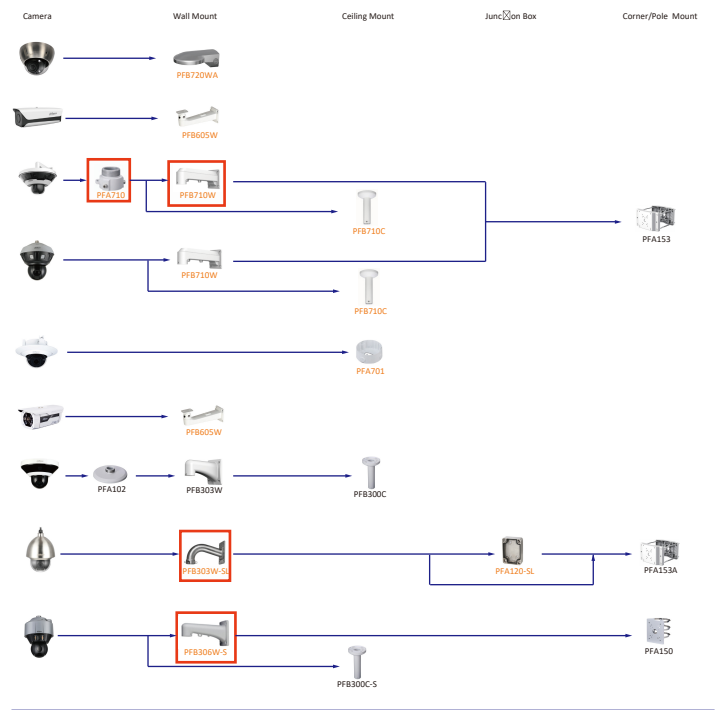

Shape	IP Camera	CVI Camera
	IPC-HDW4431/4231/4120/4220/4221/4421M	HAC-HDW1200/1100/2241/2501/1200/1230/1500/2401/1220/1801/1800M HAC-HDW1400M-S2 HAC-T2A11/21/41/51 HAC-T2A21-E

Shape	IP Camera	CVI Camera
	IPC-HDW2230/2431/2831/2531/2231T-AS-S2 IPC-HDW2341/3441/3541T-AS IPC-HDW1531/1431/1231/1230/1320/1220/1020S IPC-HDW1430/1230S-S3 IPC-HDW1220S-L-S3 IPC-HDW4421/4120/4220/4221/4231/4431E	HAC-HDW1100/1200R-VF

Shape	IP Camera	CVI Camera
		HAC-HDW1200/1100/1800R HAC-HDW1400R-S2 HAC-T1A11/21/41/51 HAC-T1A21-E

Shape	IP Camera	CVI Camera
		HAC-HDW1100/1200R-VF

Selection of PTZ Camera

Selection of PTZ Camera

Selection of PTZ Camera

Selection of PTZ Camera

Orange font Special accessories
 Not recommended
 Red font Special installation
 Including
 IP66

Shape	Special Camera	Shape	Special Camera
	IPC-HDBW8232E-Z-5L		SD60230U-HNI-5L
	IPC-HFW5221E-2-IRA/BIRA		PSD81602A360 PSD8802-A180
	PSDW8842M-A180 PSDW81642M-A360		IPC-HDPW5241/5442/5541G-2 IPC-HDPW5242G-2-MF
	IPC-HFW5100-IRA IPC-HFW5200-IRA		PSDW5631S-8360 PSDW5231S-8120
	SDTSX405-4F-WA		