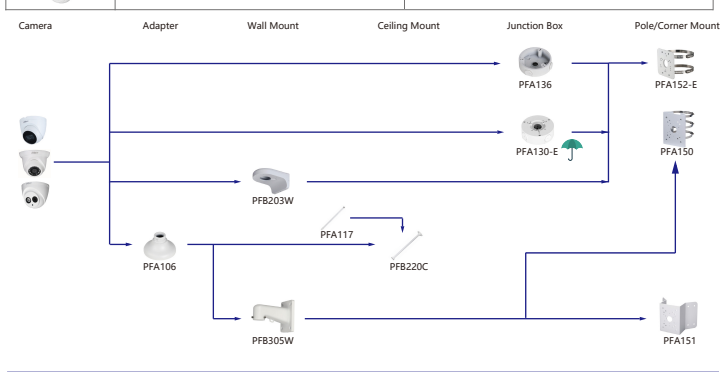

Selection of IP&CVI Eyeball Camera

Shape	IP Camera	CVI Camera
	IPC-T2840/20-Z5 IPC-T2801-L-Z5	HAC-T3A21/41/51-VF

Shape	IP Camera	CVI Camera
	IPC-T18bx	ME1200/1400/1500E ME1200/1500E-LED

Shape	IP Camera	CVI Camera
		HAC-HDW1301/1500/1400/1200/1230/1800TL HAC-HDW1801/1500/1400/1200/1230/1800TL-A HAC-HDW1239/1409/1509TL-LED HAC-HDW1239/1409/1509TL-A-LED HAC-HDW1500/1230/1200/1230SL HAC-HDW1400SL-S2

- Orange font ----- Special accessories
- Green font ----- Not recommended
- Red font ----- Special installation
- Red box ----- Including
- Umbrella icon ----- IP66

Selection of IP&CVI Eyeball Camera

Selection of IP&CVI Eyeball Camera

Shape	IP Camera	CVI Camera
	IPC-HDW4431/4231/4120/4220/4221/4421M	HAC-HDW1200/1100/2241/2501/1200/1230/1500/2401/1220/1801/1800M HAC-HDW1400M-S2 HAC-T2A11/21/41/51 HAC-T2A21-E

Shape	IP Camera	CVI Camera
	IPC-HDW2230/2431/2831/2531/2231T-AS-S2 IPC-HDW2341/3441/3541T-AS IPC-HDW1531/1431/1231/1230/1320/1220/1020S IPC-HDW1430/1230S-S3 IPC-HDW1220S-L-S3 IPC-HDW4421/4120/4220/4221/4231/4431E	HAC-HDW1100/1200R-VF