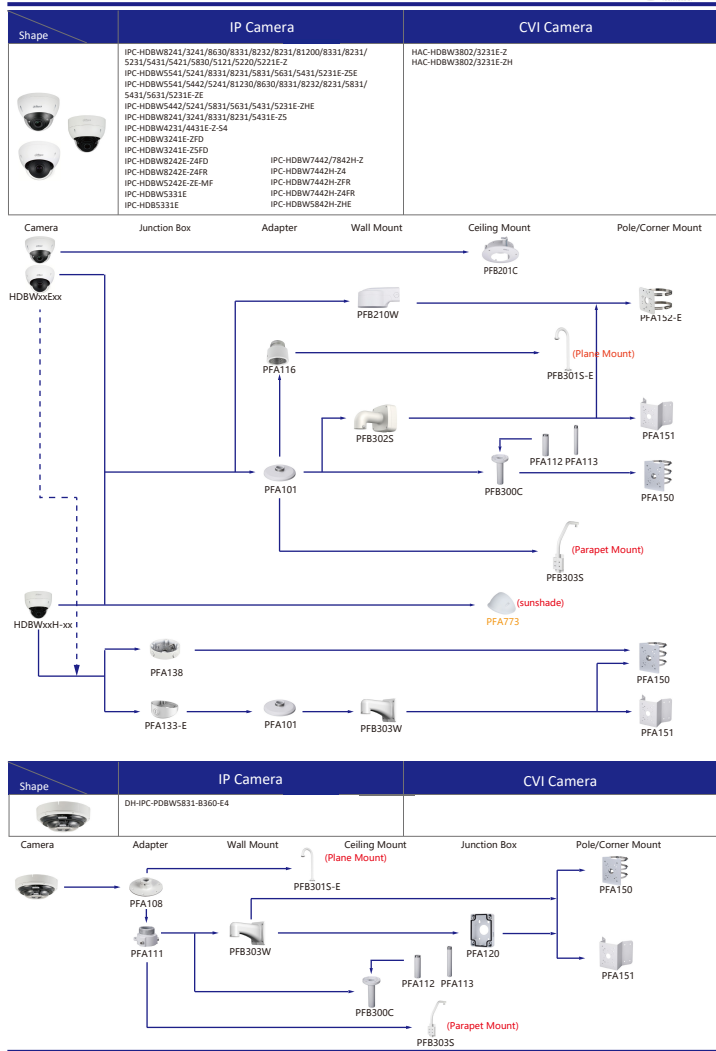

Camera Accessories Selection

Guide you how to install all the cameras

- Orange font ---- Special accessories
- Green font ---- Not recommended
- Red font ---- Special installation
- Red box ---- Including
- Umbrella icon ---- IP66

Selection of IP&CVI Box Camera

Selection of IP&CVI Bullet Camera

Selection of IP&CVI Bullet Camera

Selection of IP&CVI Bullet Camera

Selection of IP&CVI Dome Camera

Selection of IP&CVI Dome Camera

Selection of IP&CVI Dome Camera

Selection of IP&CVI Dome Camera

Selection of IP&CVI Eyeball Camera

Shape	IP Camera	CVI Camera
	IPC-HDW4231/4431EM-AS-S4 IPC-HDW4120/4220/4231/4830EM-AS IPC-HDW5541/5241/5442TM-AS IPC-HDW5241/5442TM-AS-LED IPC-HDW3231C-A IPC-HDW4831/4631/4431/4231EM-ASE	HAC-HDW1801/1500/1200/1230/1100/1801/EM-A HAC-HDW1801/1500/1200/1230/1100/1801EM HAC-HDW1400EM-S2 HAC-HDW1400EM-A-S2 HAC-HDW1500/1400/1200/1230EM-A-POC HAC-HDW1500/1200EM-POC HAC-HDW2802/2601/2402/2401/2501/2241T-A HAC-HDW2249T-A-N HAC-HDW1239/1409/1509T-LED HAC-HDW1239/1409/1509T-A-LED HAC-HDW2249T-IB-A-LED

Shape	IP Camera	CVI Camera
	IPC-HDW2531/2431/2331/2421R-Z5 IPC-HDW2420/2230R-Z5-S3 IPC-HDW2230R-L-Z5-S3 IPC-HDW4231/4431T-Z-S4 IPC-HDW2341/3441/3541T-ZAS IPC-HDW2231T-Z5-S2 IPC-HDW5241/5541H-AS-PV IPC-HDW3441/3541/3241TM-AS IPC-HDW2831/2531/2431/2231TM-AS-S2	HAC-HDW2802/2601/2402/2401/2501/2241/1500/1300T-Z-A HAC-HDW2802/2601/2402/2401/2501/2241T-Z-A-DP HAC-HDW1400T-Z-A-S2 HAC-HDW1801/1200/1230T-Z HAC-HDW2241/1500T-Z-POC HAC-HDW1400/1230T-Z-A-POC