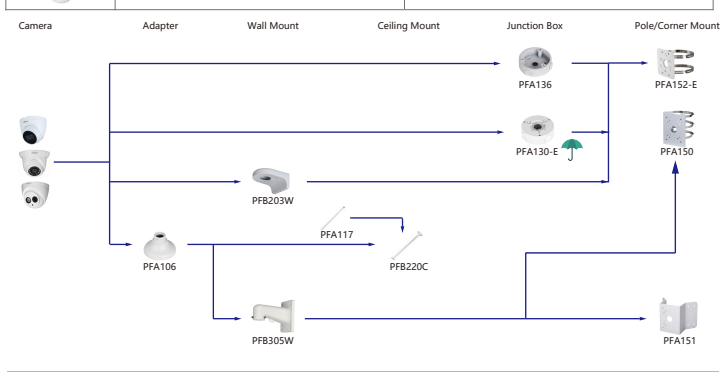

Shape	IP Camera	CVI Camera
	IPC-HDW2230/2431/2831/2531/2231T-AS-S2 IPC-HDW2341/3441/3541T-AS IPC-HDW1531/1431/1231/1230/1320/1220/1020S IPC-HDW1430/1230S-S3 IPC-HDW1220S-L-S3 IPC-HDW4421/4120/4220/4221/4231/4431E	HAC-HDW1100/1200R-VF