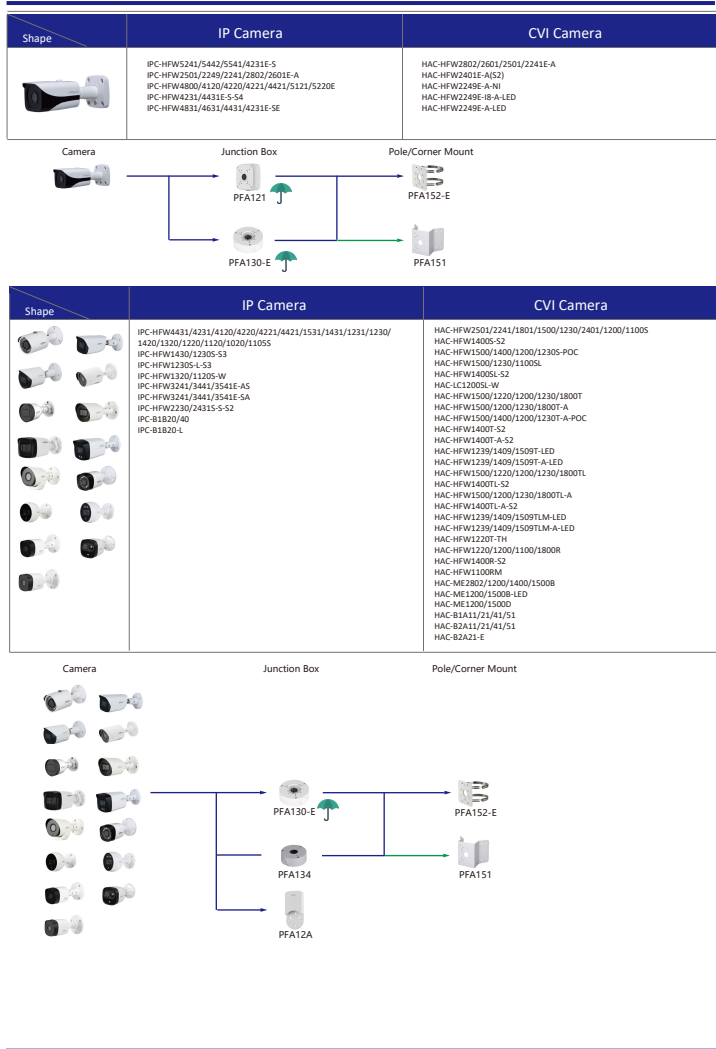

Camera Accessories Selection

Guide you how to install all the cameras

- Orange font ---- Special accessories
- Green font ---- Not recommended
- Red font ---- Special installation
- Red box ---- Including
- Umbrella icon ---- IP66

Selection of IP&CVI Box Camera

Selection of IP&CVI Bullet Camera

Selection of IP&CVI Bullet Camera

Selection of IP&CVI Bullet Camera

Selection of IP&CVI Dome Camera

Selection of IP&CVI Dome Camera

Selection of IP&CVI Dome Camera

Selection of IP&CVI Dome Camera

Selection of IP&CVI Eyeball Camera

Shape	IP Camera	CVI Camera
	IPC-HDW4231/4431EM-AS-S4 IPC-HDW4120/4220/4231/4830EM-AS IPC-HDW5541/5241/5442TM-AS IPC-HDW5241/5442TM-AS-LED IPC-HDW3231C-A IPC-HDW4831/4631/4431/4231EM-ASE	HAC-HDW1801/1500/1200/1230/1100/1801/EM-A HAC-HDW1801/1500/1200/1230/1100/1801EM HAC-HDW1400EM-S2 HAC-HDW1400EM-A-S2 HAC-HDW1500/1400/1200/1230EM-A-POC HAC-HDW1500/1200EM-POC HAC-HDW2802/2601/2402/2401/2501/2241T-A HAC-HDW2249T-A-N HAC-HDW1239/1409/1509T-LED HAC-HDW1239/1409/1509T-A-LED HAC-HDW2249T-IB-A-LED