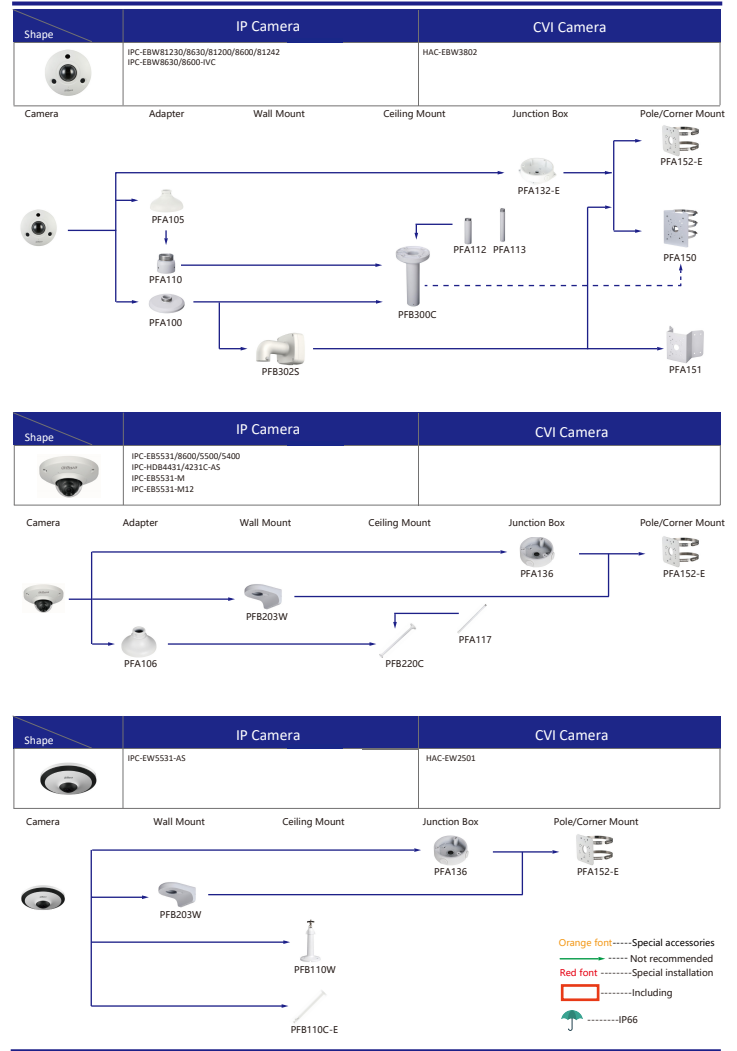

Camera Accessories Selection

Guide you how to install all the cameras

- Orange font ---- Special accessories
- Green font ---- Not recommended
- Red font ---- Special installation
- Red box ---- Including
- Umbrella icon ---- IP66

Selection of IP&CVI Box Camera

Selection of IP&CVI Bullet Camera

Selection of IP&CVI Bullet Camera

Selection of IP&CVI Bullet Camera

Selection of IP&CVI Dome Camera

Selection of IP&CVI Dome Camera

Selection of IP&CVI Dome Camera

Selection of IP&CVI Dome Camera

Selection of IP&CVI Eyeball Camera

Shape	IP Camera	CVI Camera
	IPC-HDW4231/4431EM-AS-S4 IPC-HDW4120/4220/4231/4830EM-AS IPC-HDW5541/5241/5442TM-AS IPC-HDW5241/5442TM-AS-LED IPC-HDW3231C-A IPC-HDW4831/4631/4431/4231EM-ASE	HAC-HDW1801/1500/1200/1230/1100/1801/EM-A HAC-HDW1801/1500/1200/1230/1100/1801EM HAC-HDW1400EM-S2 HAC-HDW1400EM-A-S2 HAC-HDW1500/1400/1200/1230EM-A-POC HAC-HDW1500/1200EM-POC HAC-HDW2802/2601/2402/2401/2501/2241T-A HAC-HDW2249T-A-N HAC-HDW1239/1409/1509T-LED HAC-HDW1239/1409/1509T-A-LED HAC-HDW2249T-IB-A-LED

Shape	IP Camera	CVI Camera
	IPC-HDW2531/2431/2331/2421R-Z5 IPC-HDW2420/2230R-Z5-S3 IPC-HDW2230R-L-Z5-S3 IPC-HDW4231/4431T-Z-S4 IPC-HDW2341/3441/3541T-ZAS IPC-HDW2231T-Z5-S2 IPC-HDW5241/5541H-AS-PV IPC-HDW3441/3541/3241TM-AS IPC-HDW2831/2531/2431/2231TM-AS-S2	HAC-HDW2802/2601/2402/2401/2501/2241/1500/1300T-Z-A HAC-HDW2802/2601/2402/2401/2501/2241T-Z-A-DP HAC-HDW1400T-Z-A-S2 HAC-HDW1801/1200/1230T-Z HAC-HDW2241/1500T-Z-POC HAC-HDW1400/1230T-Z-A-POC