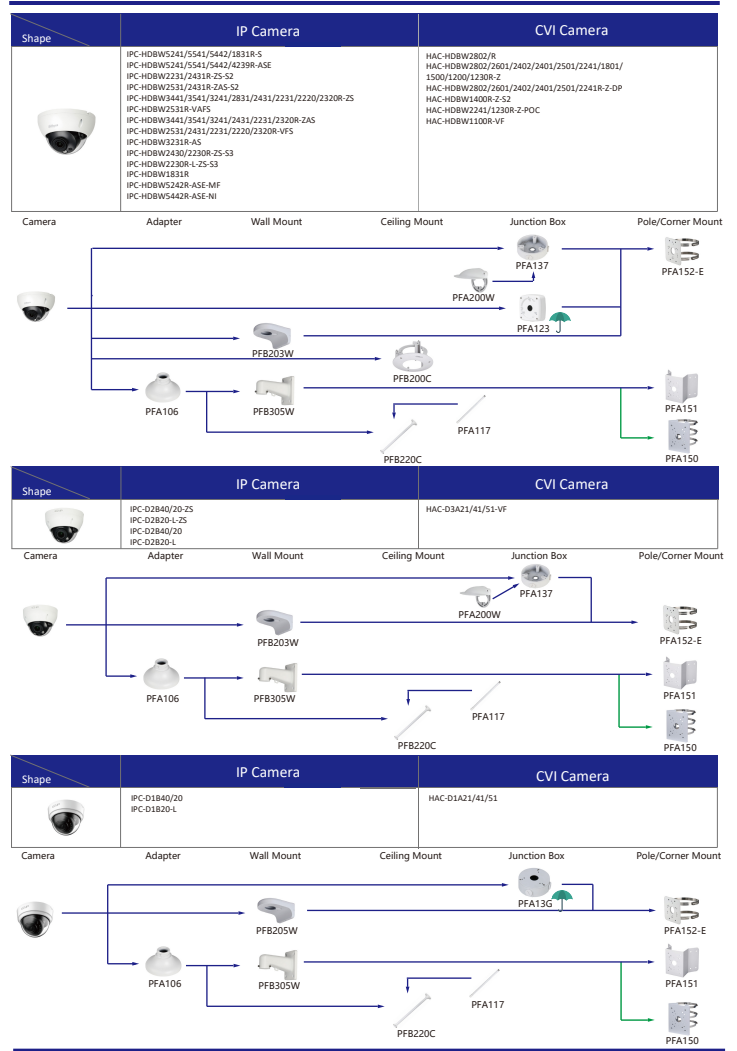

Camera Accessories Selection

Guide you how to install all the cameras

- Orange font ---- Special accessories
- Green font ---- Not recommended
- Red font ---- Special installation
- Red box ---- Including
- Umbrella icon ---- IP66

Selection of IP&CVI Box Camera

Selection of IP&CVI Bullet Camera

Selection of IP&CVI Bullet Camera

Selection of IP&CVI Bullet Camera

Selection of IP&CVI Dome Camera

Selection of IP&CVI Dome Camera

Selection of IP&CVI Dome Camera

Selection of IP&CVI Dome Camera

Selection of IP&CVI Eyeball Camera

Shape	IP Camera	CVI Camera
	IPC-HDW4231/4431EM-AS-S4 IPC-HDW4120/4220/4231/4830EM-AS IPC-HDW5541/5241/5442TM-AS IPC-HDW5241/5442TM-AS-LED IPC-HDW3231C-A IPC-HDW4831/4631/4431/4231EM-ASE	HAC-HDW1801/1500/1200/1230/1100/1801/EM-A HAC-HDW1801/1500/1200/1230/1100/1801EM HAC-HDW1400EM-S2 HAC-HDW1400EM-A-S2 HAC-HDW1500/1400/1200/1230EM-A-POC HAC-HDW1500/1200EM-POC HAC-HDW2802/2601/2402/2401/2501/2241T-A HAC-HDW2249T-A-N HAC-HDW1239/1409/1509T-LED HAC-HDW1239/1409/1509T-A-LED HAC-HDW2249T-IB-A-LED

Shape	IP Camera	CVI Camera
	IPC-HDW2531/2431/2331/2421R-Z5 IPC-HDW2420/2230R-Z5-S3 IPC-HDW2230R-L-Z5-S3 IPC-HDW4231/4431T-Z-S4 IPC-HDW2341/3441/3541T-ZAS IPC-HDW2231T-Z5-S2 IPC-HDW5241/5541H-AS-PV IPC-HDW3441/3541/3241TM-AS IPC-HDW2831/2531/2431/2231TM-AS-S2	HAC-HDW2802/2601/2402/2401/2501/2241/1500/1300T-Z-A HAC-HDW2802/2601/2402/2401/2501/2241T-Z-A-DP HAC-HDW1400T-Z-A-S2 HAC-HDW1801/1200/1230T-Z HAC-HDW2241/1500T-Z-POC HAC-HDW1400/1230T-Z-A-POC