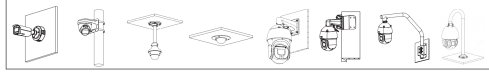

Camera Accessories Selection

Guide you how to install all the cameras

- Orange font ---- Special accessories
- Green font ---- Not recommended
- Red font ---- Special installation
- Red box ---- Including
- Umbrella icon ---- IP66