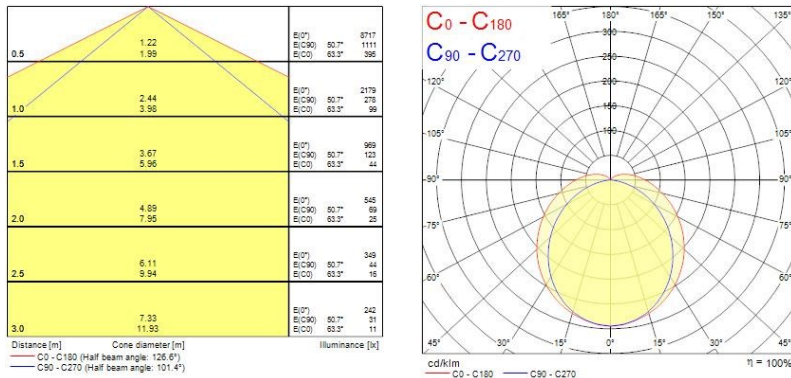

START Waterproof Tubular IP66

START Waterproof Tubular 1500 IP66 7400lm 840 PC
0047181

Units per outer package	2
Packaging outer length / height (cm)	165.0
Packaging outer width (cm)	23.0
Packaging outer depth (cm)	23.0

PHOTOMETRY

TECHNICAL DRAWINGS