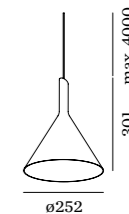

SHIEK

CEILING SUSPENDED