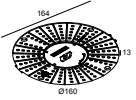

PLAT-OH! TRIMLESS 93023 W

29513 9310 W

21032 0305

LED POWER CONVERTER 48V-DC to 500 mA-DC / 22W DIM5

1->2

Montage kit

29510 0020 MOUNTING KIT PLAT-OH! TRIMLESS

Notes: