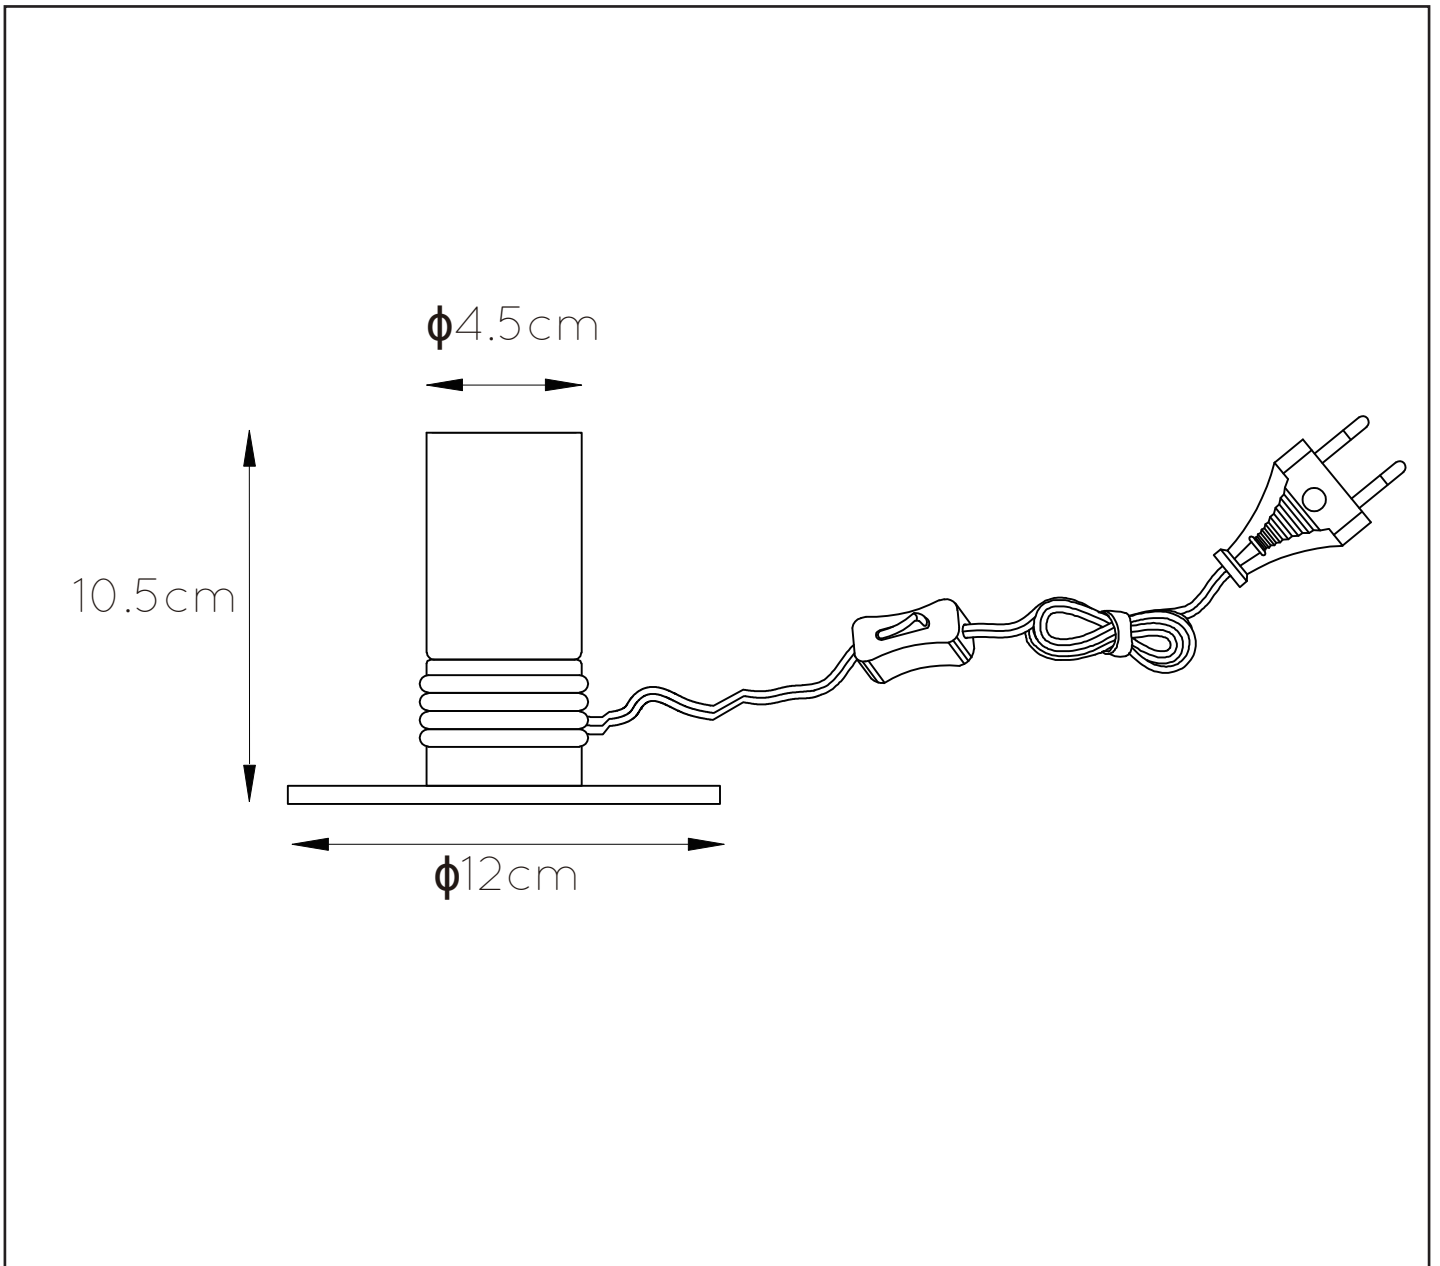

RECOMMENDED LUCIDE LIGHT SOURCE

49033/05/62

Light source dimmable : Yes
 Light source incl. : No

General

Dimensions LxWxH : 12 cm x 12 cm x 10.5 cm
Height minimum : -
Height maximum : -
Dimensions shade LxWxH : -
Main material : Metal
Ceiling rose material : -
Color : Yellow AB & sandy black
Style : Modern
Shape : Cylinder
Weight : 0,6kg
Warranty : 2 years

Product specifications

Dimmable : No
Light direction : Around (Diffuse)
Adjustable in height : No
Directional : Not Directional
Cable : Yes, cable on product
Cable length : 170cm
Sensor : Without Sensor
Control : On/Off Switch In The Cord
IP-Class : 20
Electric class : 2
Light source including? : No
Lamp socket : E27
Light source number : 1
Power requirements : 220-240V~50Hz
Bulb type & maximum wattage : E27- max.40W

For more specifications of this product please visit
www.lucide.com

MARIT

Item number : 45576/01/02
 EAN code : 5411212450890

Item number : 45576/01/30
 EAN code : 5411212450906

LUCIDE

INSTALLATION DRAWING SPECIFICATIONS