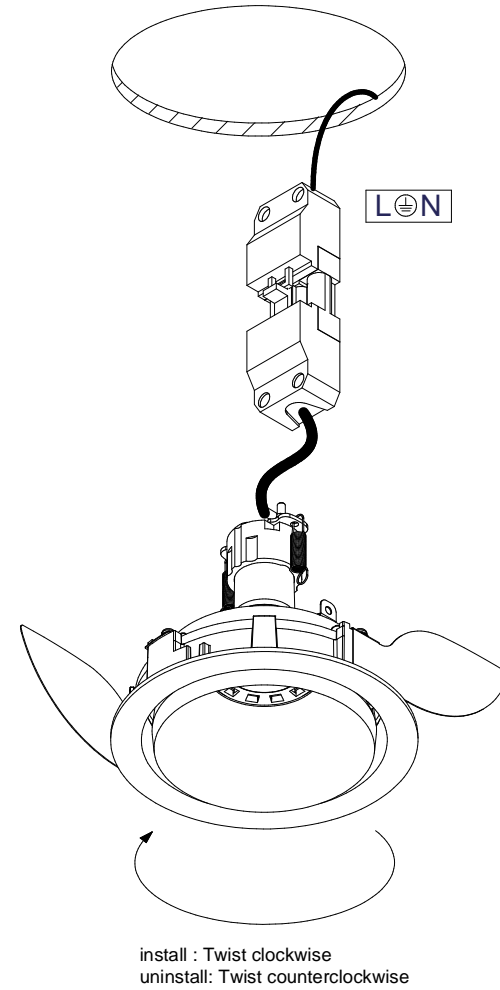

Smart Kup Adjustable Ø115 ES50

127920XX

Lamptype : RETROFIT LED MAX:50W

fitting : GU10

1

2

3

4

CAN BE USED WITH

Recessed ring
12810230 Smart recessed ring ø115

Mask
12810009 Smart mask ø115 1x Whstr
12810032 Smart mask ø115 1x Blstr
12810046 Smart mask ø115 1x Gold
12810109 Smart mask ø115 2x Whstr
12810132 Smart mask ø115 2x Blstr
12810146 Smart mask ø115 2x Gold

Surface box
128000xx Smart surface box dia 115 GI for 1 LED GE
128010xx Smart surface box dia 115 GI for 2x LED GE