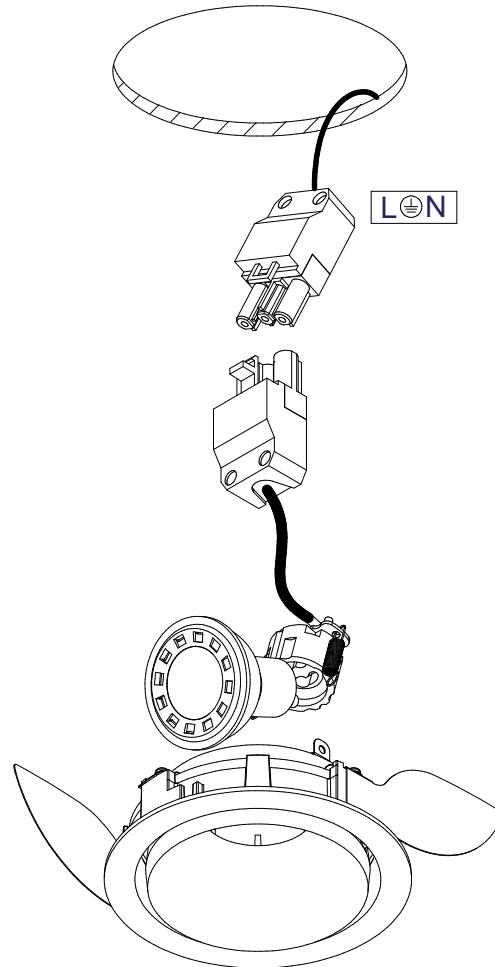

Smart Kup Adjustable Ø115 ES50

127920XX

Lamptype : RETROFIT LED MAX:50W

fitting : GU10

1

2

3

4

CAN BE USED WITH

Recessed ring
12810230 Smart recessed ring ø115

Mask
12810009 Smart mask ø115 1x Whstr
12810032 Smart mask ø115 1x Blstr
12810046 Smart mask ø115 1x Gold
12810109 Smart mask ø115 2x Whstr
12810132 Smart mask ø115 2x Blstr
12810146 Smart mask ø115 2x Gold

Surface box
128000xx Smart surface box dia 115 GI for 1 LED GE
128010xx Smart surface box dia 115 GI for 2x LED GE