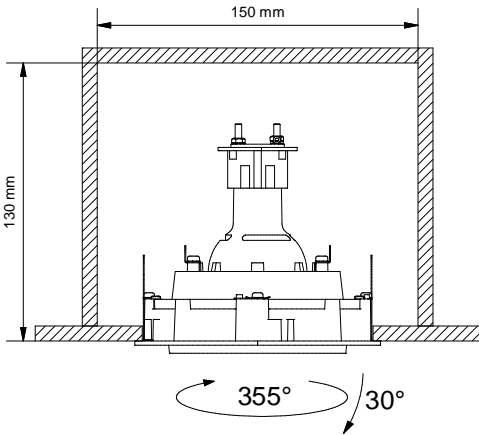

Smart Kup Adjustable Ø115 ES50

127920XX

Lamptype : RETROFIT LED MAX:50W

fitting : GU10

1

2

3

4