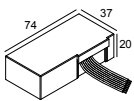

300 48 500 WDL LED POWER CONVERTER 48V-DC to 500 mA-DC / 22W WDL

1->3 ☐