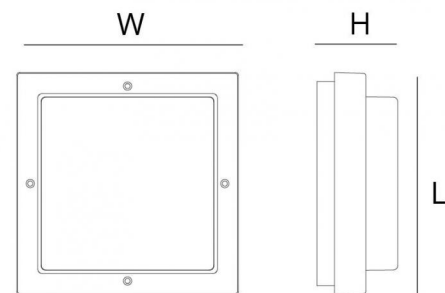

Mounting/Connection

Mounting:	Surface, Indoor / Outdoor
Plug:	Screwless terminal block

Dimensions (mm)

Length (L):	240
Width (W):	240
Height (H):	90
Weight (brutto/netto):	1.8

Packaging

Packing dimensions:	240 x 240 x 80
---------------------	----------------