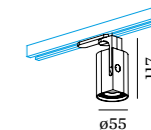

1.0 PAR16

PAR16 max. 50W | GU10
220-240VAC | 50-60Hz
aluminium powder coated

CE 0.32kg ⊕ 96° IP20 ⚡0,9 Ⓟ Λ 36°

⏏ 90°

⌚ 355°