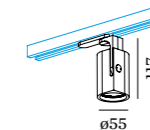

SQUBE on track

INTERIOR | CEILING SURFACE

WEVER & DUCRÉ

1.0 LED

LED 6W | 220-240VAC | 50-60Hz
COB 2-step | incl. power supply
aluminium powder coated

CE 0.29kg ⊕ 96° IP20 ⚡0,3 Ⓟ Λ 36°

⏏ 90°

⌚ 355°