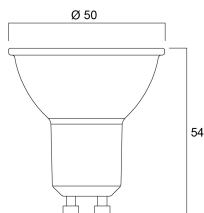

PHOTOMETRY

TECHNICAL DRAWINGS

RefLED ES50

RefLED ES50 V6 580LM 830 110 SL

0029188

SYLVANIA

0029188

7
kWh/1000h