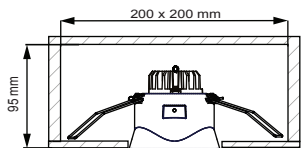

Asy lotis 82 for LED GE

130802XX

Drivers:
see driver matrix - latest version on website
www.supermodular.com or check sales contact