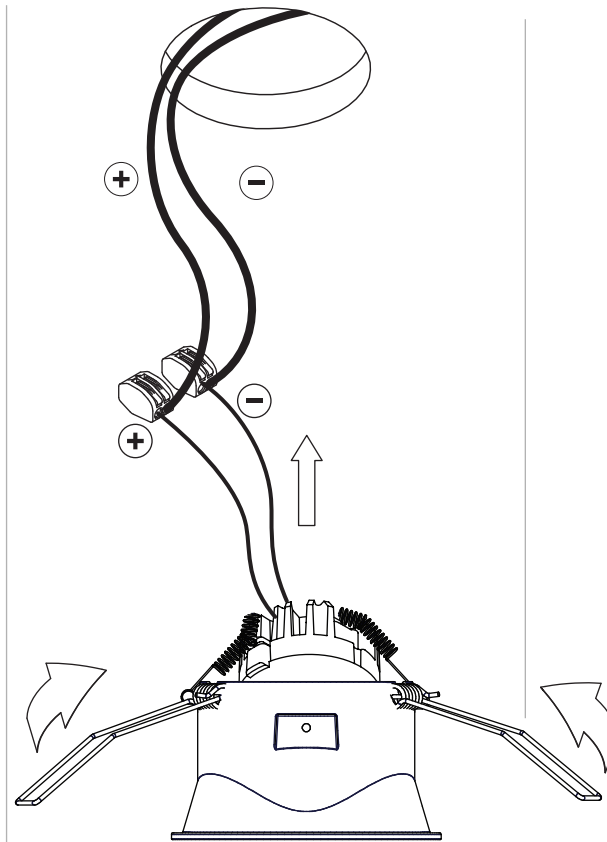

Asy lotis 82 for LED GE

130802XX

Drivers:
see driver matrix - latest version on website
www.supermodular.com or check sales contact