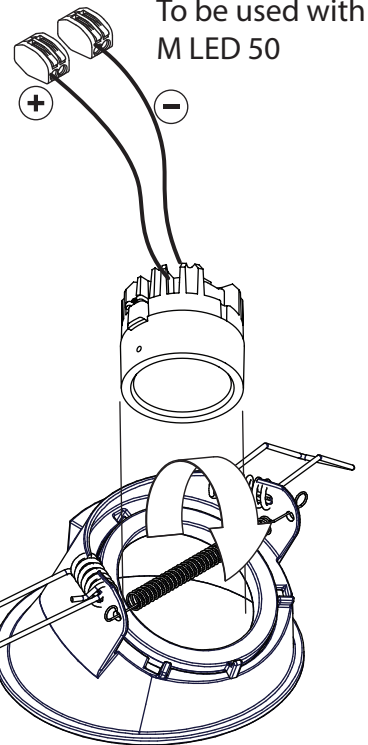

Asy lotis 82 for LED GE

130802XX

Drivers:
see driver matrix - latest version on website
www.supermodular.com or check sales contact