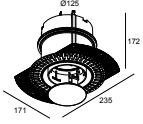

28400 0130 MOUNTING KIT ENTERO RD-S WSC

kit de montage - side air + light

29810 0100 MOUNTING KIT SIDE AIR ONLY 1

29810 0110 MOUNTING KIT SIDE AIR 105

ENTERO RD-S TRIMLESS IP SOFT 93045 B

28484 9030 B

kit de montage - top air only

29810 0200 MOUNTING KIT TOP AIR ONLY 1

kit de montage - no air

29810 0120 MOUNTING KIT NO AIR 105

Notes: