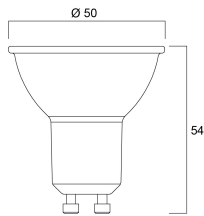

PHOTOMETRY

TECHNICAL DRAWINGS

RefLED ES50

RefLED ES50 V6 320LM 830 110 SL

0029172

0029172

5
kWh/1000h

2019/2015