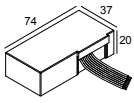

1->2

300 48 700 ED1 LED POWER CONVERTER 48V-DC to 700 mA-DC / 25W DIM1

1->2

ENTERO RD-S TRIMLESS 92745 W

28425 9230 W

300 48 700 ED5 LED POWER CONVERTER 48V-DC to 700 mA-DC / 25W DIM5

1->2

300 48 700 MDL LED POWER CONVERTER 48V-DC to 700 mA-DC / 25W MDL