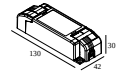

21012 0021

LED POWER SUPPLY MULTI POWER DIM1

2->4 / 2->4 / 1->4