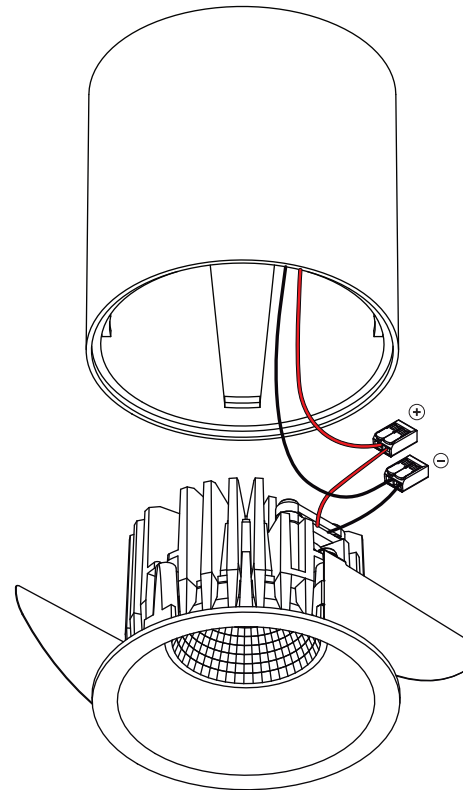

Smart surface tubed 82 small LED GE

128410XX

VISUALIZATION WITH 'SMART LOTIS'
 READ 'CAN BE USED WITH' FOR ALL
 OTHER USEFUL 'SMART' PRODUCTS
 'SMART 82 GE' FIXTURE NOT INCLUDED

(SCREWS NOT INCLUDED)

350mA - min 16,5Vf - max 19,2Vf - 6,2W
 500mA - min 17,1Vf - max 19,8Vf - 9,2W

install : Twist clockwise
 uninstall : Twist counterclockwise

CAN BE USED WITH

- 12411XXX - Smart Cake 82 LED GE
- 12412XXX - Smart Cake 82 IP54 LED GE*
- 12441XXX - Smart Lotis 82 LED GE
- 12442XXX - Smart Lotis 82 IP54 LED GE*
- 12471XXX - Smart Kup 82 LED GE
- 12472XXX - Smart Kup 82 IP54 LED GE*

*Use included silicone ring to retain IP54 rating