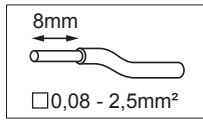

Smart surface tubed 82 small LED GE

128410XX

VISUALIZATION WITH 'SMART LOTIS'
 READ 'CAN BE USED WITH' FOR ALL
 OTHER USEFUL 'SMART' PRODUCTS
 'SMART 82 GE' FIXTURE NOT INCLUDED

(SCREWS NOT INCLUDED)

350mA - min 16,5Vf - max 19,2Vf - 6,2W
 500mA - min 17,1Vf - max 19,8Vf - 9,2W

*Use included silicone ring to retain IP54 rating