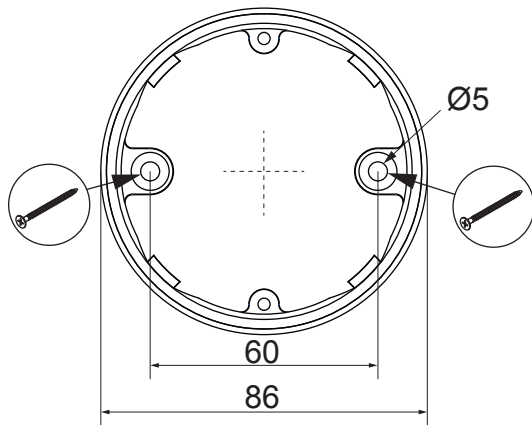

Smart surface tubed 82 small LED GE

128410XX

VISUALIZATION WITH 'SMART LOTIS'
 READ 'CAN BE USED WITH' FOR ALL
 OTHER USEFUL 'SMART' PRODUCTS
 'SMART 82 GE' FIXTURE NOT INCLUDED

(SCREWS NOT INCLUDED)

350mA - min 16,5Vf - max 19,2Vf - 6,2W
 500mA - min 17,1Vf - max 19,8Vf - 9,2W

install : Twist clockwise
 uninstall : Twist counterclockwise

CAN BE USED WITH

- 12411XXX - Smart Cake 82 LED GE
- 12412XXX - Smart Cake 82 IP54 LED GE*
- 12441XXX - Smart Lotis 82 LED GE
- 12442XXX - Smart Lotis 82 IP54 LED GE*
- 12471XXX - Smart Kup 82 LED GE
- 12472XXX - Smart Kup 82 IP54 LED GE*

*Use included silicone ring to retain IP54 rating