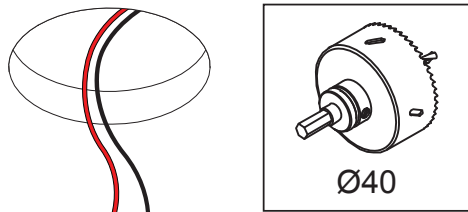

Smart surface tubed 82 small LED GE

128410XX

VISUALIZATION WITH 'SMART LOTIS'
 READ 'CAN BE USED WITH' FOR ALL
 OTHER USEFUL 'SMART' PRODUCTS
 'SMART 82 GE' FIXTURE NOT INCLUDED

(SCREWS NOT INCLUDED)

350mA - min 16,5Vf - max 19,2Vf - 6,2W
 500mA - min 17,1Vf - max 19,8Vf - 9,2W

install : Twist clockwise
 uninstall : Twist counterclockwise

CAN BE USED WITH

- 12411XXX - Smart Cake 82 LED GE
- 12412XXX - Smart Cake 82 IP54 LED GE*
- 12441XXX - Smart Lotis 82 LED GE
- 12442XXX - Smart Lotis 82 IP54 LED GE*
- 12471XXX - Smart Kup 82 LED GE
- 12472XXX - Smart Kup 82 IP54 LED GE*

*Use included silicone ring to retain IP54 rating