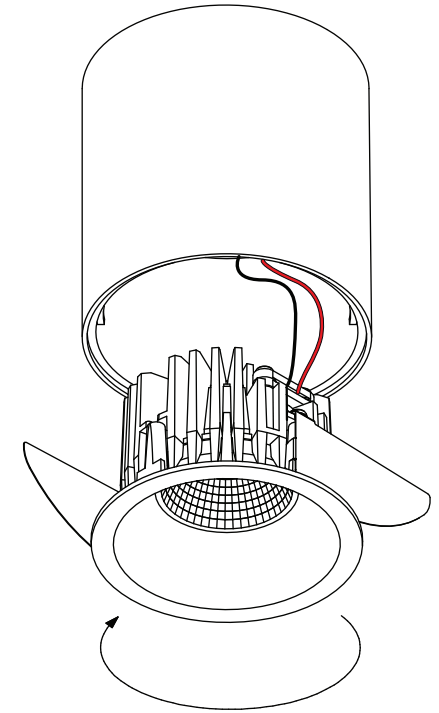

Smart surface tubed 82 small LED GE

128410XX

VISUALIZATION WITH 'SMART LOTIS'
 READ 'CAN BE USED WITH' FOR ALL
 OTHER USEFUL 'SMART' PRODUCTS
 'SMART 82 GE' FIXTURE NOT INCLUDED

(SCREWS NOT INCLUDED)

350mA - min 16,5Vf - max 19,2Vf - 6,2W
 500mA - min 17,1Vf - max 19,8Vf - 9,2W

install : Twist clockwise
 uninstall : Twist counterclockwise

CAN BE USED WITH

- 12411XXX - Smart Cake 82 LED GE
- 12412XXX - Smart Cake 82 IP54 LED GE*
- 12441XXX - Smart Lotis 82 LED GE
- 12442XXX - Smart Lotis 82 IP54 LED GE*
- 12471XXX - Smart Kup 82 LED GE
- 12472XXX - Smart Kup 82 IP54 LED GE*

*Use included silicone ring to retain IP54 rating