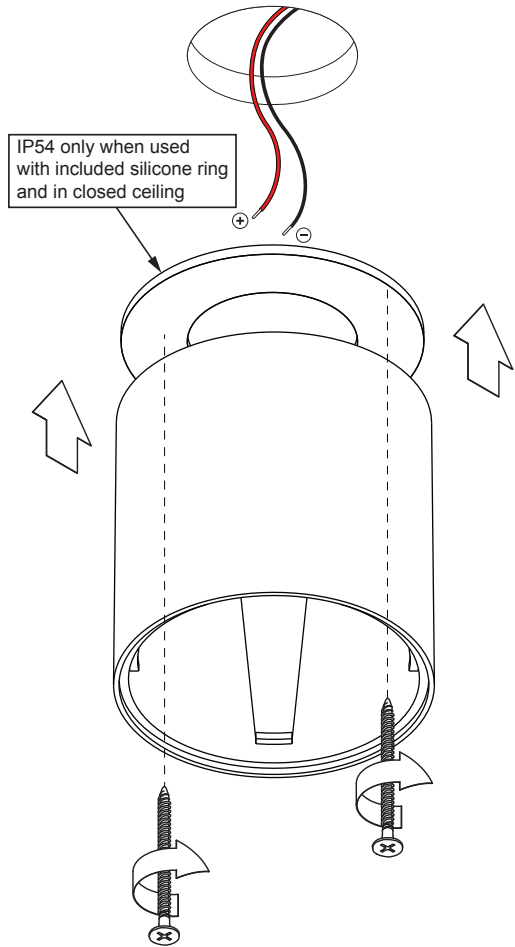

Smart surface tubed 82 small LED GE

128410XX

VISUALIZATION WITH 'SMART LOTIS'
 READ 'CAN BE USED WITH' FOR ALL
 OTHER USEFUL 'SMART' PRODUCTS
 'SMART 82 GE' FIXTURE NOT INCLUDED

(SCREWS NOT INCLUDED)

350mA - min 16,5Vf - max 19,2Vf - 6,2W
 500mA - min 17,1Vf - max 19,8Vf - 9,2W

install : Twist clockwise
 uninstall : Twist counterclockwise

CAN BE USED WITH

- 12411XXX - Smart Cake 82 LED GE
- 12412XXX - Smart Cake 82 IP54 LED GE*
- 12441XXX - Smart Lotis 82 LED GE
- 12442XXX - Smart Lotis 82 IP54 LED GE*
- 12471XXX - Smart Kup 82 LED GE
- 12472XXX - Smart Kup 82 IP54 LED GE*

*Use included silicone ring to retain IP54 rating