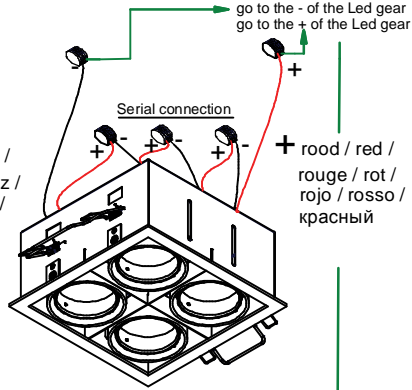

# Mini multiple for smartrings 4x LED GE

Lamp type: LED

125270XX\_125271XX\_125272XX

350mA - min 66Vf - max 76,8Vf - 24,8W  
500mA - min 68,4Vf - max 79,2Vf - 36,8W

Conbox has to be combined with gypkit !!!  
10400430+10420430

Gypkit :10420430 Mini-multiple 4SQx gypkit

- zwart / black /  
noir / schwarz /  
negro / nero /  
черный

**TO BE USED WITH:**  
Drivers:  
see driver matrix - latest version on website  
[www.supermodular.com](http://www.supermodular.com) or check sales contact

The light source contained in this luminaire shall only be replaced by the manufacturer or his service agent or a similar qualified person

**CAN BE USED WITH**

10400430	Conbox 357x222x147x421
10420430	Gypkit 240x387x210x210
10212613	Color filter DIA 70 Red
10212614	Color filter DIA 70 Yellow
10212615	Color filter DIA 70 Green
10212616	Color filter DIA 70 Blue
10212602	Honeycomb DIA 70
12553002	Frontring Smart flat medium black
12553006	Frontring Smart flat medium white struc
12553102	Frontring Smart flat flood black
12553109	Frontring Smart flat flood white struc
12553202	Frontring Smart flat spot black
12553209	Frontring Smart flat spot white struc
12554202	Frontring Smart cake spot black
12554209	Frontring Smart cake spot white struc
12554002	Frontring Smart cake medium Black
12554009	Frontring Smart cake medium WhStr
12554102	Frontring Smart cake flood Black
12554109	Frontring Smart cake flood WhStr
12555202	Frontring Smart lotis spot black
12555209	Frontring Smart lotis spot white struc
12555002	Frontring Smart lotis medium Black
12555009	Frontring Smart lotis medium WhStr
12555102	Frontring Smart lotis flood Black
12555109	Frontring Smart lotis flood WhStr
12556202	Frontring Smart kup spot black
12556209	Frontring Smart kup spot white struc
12556002	Frontring Smart kup medium Black
12556009	Frontring Smart kup medium WhStr
12556102	Frontring Smart kup flood Black
12556109	Frontring Smart kup flood WhStr