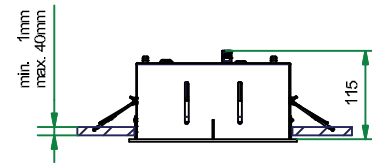

Mini multiple for smartrings 4x LED GE

Lamp type: LED

125270XX_125271XX_125272XX

350mA - min 66Vf - max 76,8Vf - 24,8W
500mA - min 68,4Vf - max 79,2Vf - 36,8W

Conbox has to be combined with gypkit !!!
10400430+10420430

Gypkit :10420430 Mini-multiple 4SQx gypkit

- zwart / black /
noir / schwarz /
negro / nero /
черный

TO BE USED WITH:
Drivers:
see driver matrix - latest version on website
www.supermodular.com or check sales contact

The light source contained in this luminaire shall only be replaced by the manufacturer or his service agent or a similar qualified person