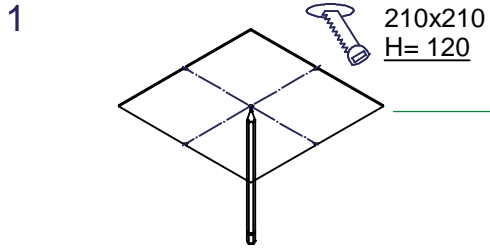

# Mini multiple for smartrings 4x LED GE

Lamp type: LED

125270XX\_125271XX\_125272XX

350mA - min 66Vf - max 76,8Vf - 24,8W  
500mA - min 68,4Vf - max 79,2Vf - 36,8W

Conbox has to be combined with gypkit !!!  
10400430+10420430