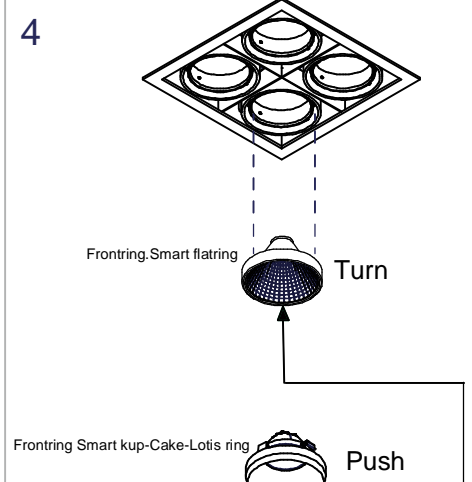

Gypkit :10420430 Mini-multiple 4SQx gypkit

- zwart / black /  
noir / schwarz /  
negro / nero /  
черный

**TO BE USED WITH:**  
Drivers:  
see driver matrix - latest version on website  
[www.supermodular.com](http://www.supermodular.com) or check sales contact

The light source contained in this luminaire shall only be replaced by the manufacturer or his service agent or a similar qualified person

**CAN BE USED WITH**

10400430	Conbox 357x222x147x421
10420430	Gypkit 240x387x210x210
10212613	Color filter DIA 70 Red
10212614	Color filter DIA 70 Yellow
10212615	Color filter DIA 70 Green
10212616	Color filter DIA 70 Blue
10212602	Honeycomb DIA 70
12553002	Frontring Smart flat medium black
12553006	Frontring Smart flat medium white struc
12553102	Frontring Smart flat flood black
12553109	Frontring Smart flat flood white struc
12553202	Frontring Smart flat spot black
12553209	Frontring Smart flat spot white struc
12554202	Frontring Smart cake spot black
12554209	Frontring Smart cake spot white struc
12554002	Frontring Smart cake medium Black
12554009	Frontring Smart cake medium WhStr
12554102	Frontring Smart cake flood Black
12554109	Frontring Smart cake flood WhStr
12555202	Frontring Smart lotis spot black
12555209	Frontring Smart lotis spot white struc
12555002	Frontring Smart lotis medium Black
12555009	Frontring Smart lotis medium WhStr
12555102	Frontring Smart lotis flood Black
12555109	Frontring Smart lotis flood WhStr
12556202	Frontring Smart kup spot black
12556209	Frontring Smart kup spot white struc
12556002	Frontring Smart kup medium Black
12556009	Frontring Smart kup medium WhStr
12556102	Frontring Smart kup flood Black
12556109	Frontring Smart kup flood WhStr