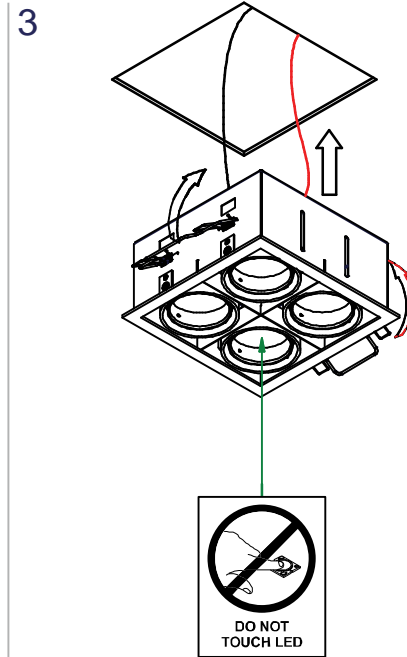

The light source contained in this luminaire shall only be replaced by the manufacturer or his service agent or a similar qualified person

**CAN BE USED WITH**

10400430	Conbox 357x222x147x421
10420430	Gypkit 240x387x210x210
10212613	Color filter DIA 70 Red
10212614	Color filter DIA 70 Yellow
10212615	Color filter DIA 70 Green
10212616	Color filter DIA 70 Blue
10212602	Honeycomb DIA 70
12553002	Frontring Smart flat medium black
12553006	Frontring Smart flat medium white struc
12553102	Frontring Smart flat flood black
12553109	Frontring Smart flat flood white struc
12553202	Frontring Smart flat spot black
12553209	Frontring Smart flat spot white struc
12554202	Frontring Smart cake spot black
12554209	Frontring Smart cake spot white struc
12554002	Frontring Smart cake medium Black
12554009	Frontring Smart cake medium WhStr
12554102	Frontring Smart cake flood Black
12554109	Frontring Smart cake flood WhStr
12555202	Frontring Smart lotis spot black
12555209	Frontring Smart lotis spot white struc
12555002	Frontring Smart lotis medium Black
12555009	Frontring Smart lotis medium WhStr
12555102	Frontring Smart lotis flood Black
12555109	Frontring Smart lotis flood WhStr
12556202	Frontring Smart kup spot black
12556209	Frontring Smart kup spot white struc
12556002	Frontring Smart kup medium Black
12556009	Frontring Smart kup medium WhStr
12556102	Frontring Smart kup flood Black
12556109	Frontring Smart kup flood WhStr