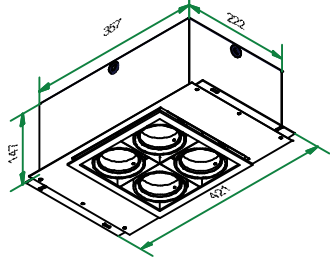

# Mini multiple for smartrings 4x LED GE

Lamp type: LED

125270XX\_125271XX\_125272XX

350mA - min 66Vf - max 76,8Vf - 24,8W  
500mA - min 68,4Vf - max 79,2Vf - 36,8W

Conbox has to be combined with gypkit !!!  
10400430+10420430