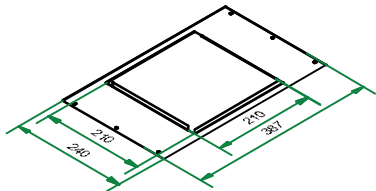

Gypkit :10420430 Mini-multiple 4SQx gypkit