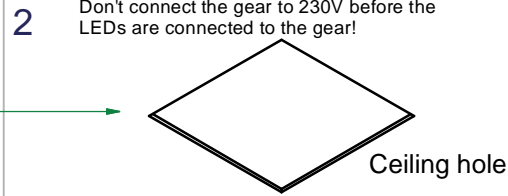

# Mini multiple for smartrings 4x LED GE

Lamp type: LED

125270XX\_125271XX\_125272XX

350mA - min 66Vf - max 76,8Vf - 24,8W  
500mA - min 68,4Vf - max 79,2Vf - 36,8W

Conbox has to be combined with gypkit !!!  
10400430+10420430