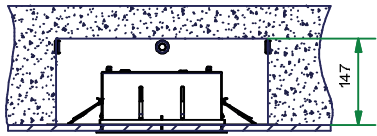

# Mini multiple for smartrings 4x LED GE

Lamp type: LED

125270XX\_125271XX\_125272XX

350mA - min 66Vf - max 76,8Vf - 24,8W  
500mA - min 68,4Vf - max 79,2Vf - 36,8W

Conbox has to be combined with gypkit !!!  
10400430+10420430