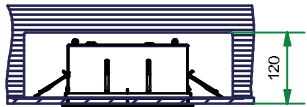

Gypkit :10420430 Mini-multiple 4SQx gypkit