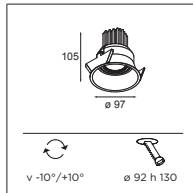

Lotis 97 concrete adjustable LED GE

1X LED ARRAY INCL. | 10.5W