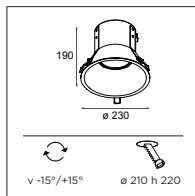

Lotis

ECO DISCHARGE GE

Lotis 230 CDM-TC GE

1X HIT-TC -CE | G8.5 | MAX.70W