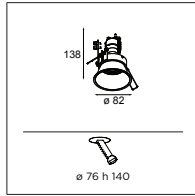

Lotis

ECO DISCHARGE GE

Lotis 82 HIPAR GE

1X HIPAR-C 16 GX10 MAX. 35W