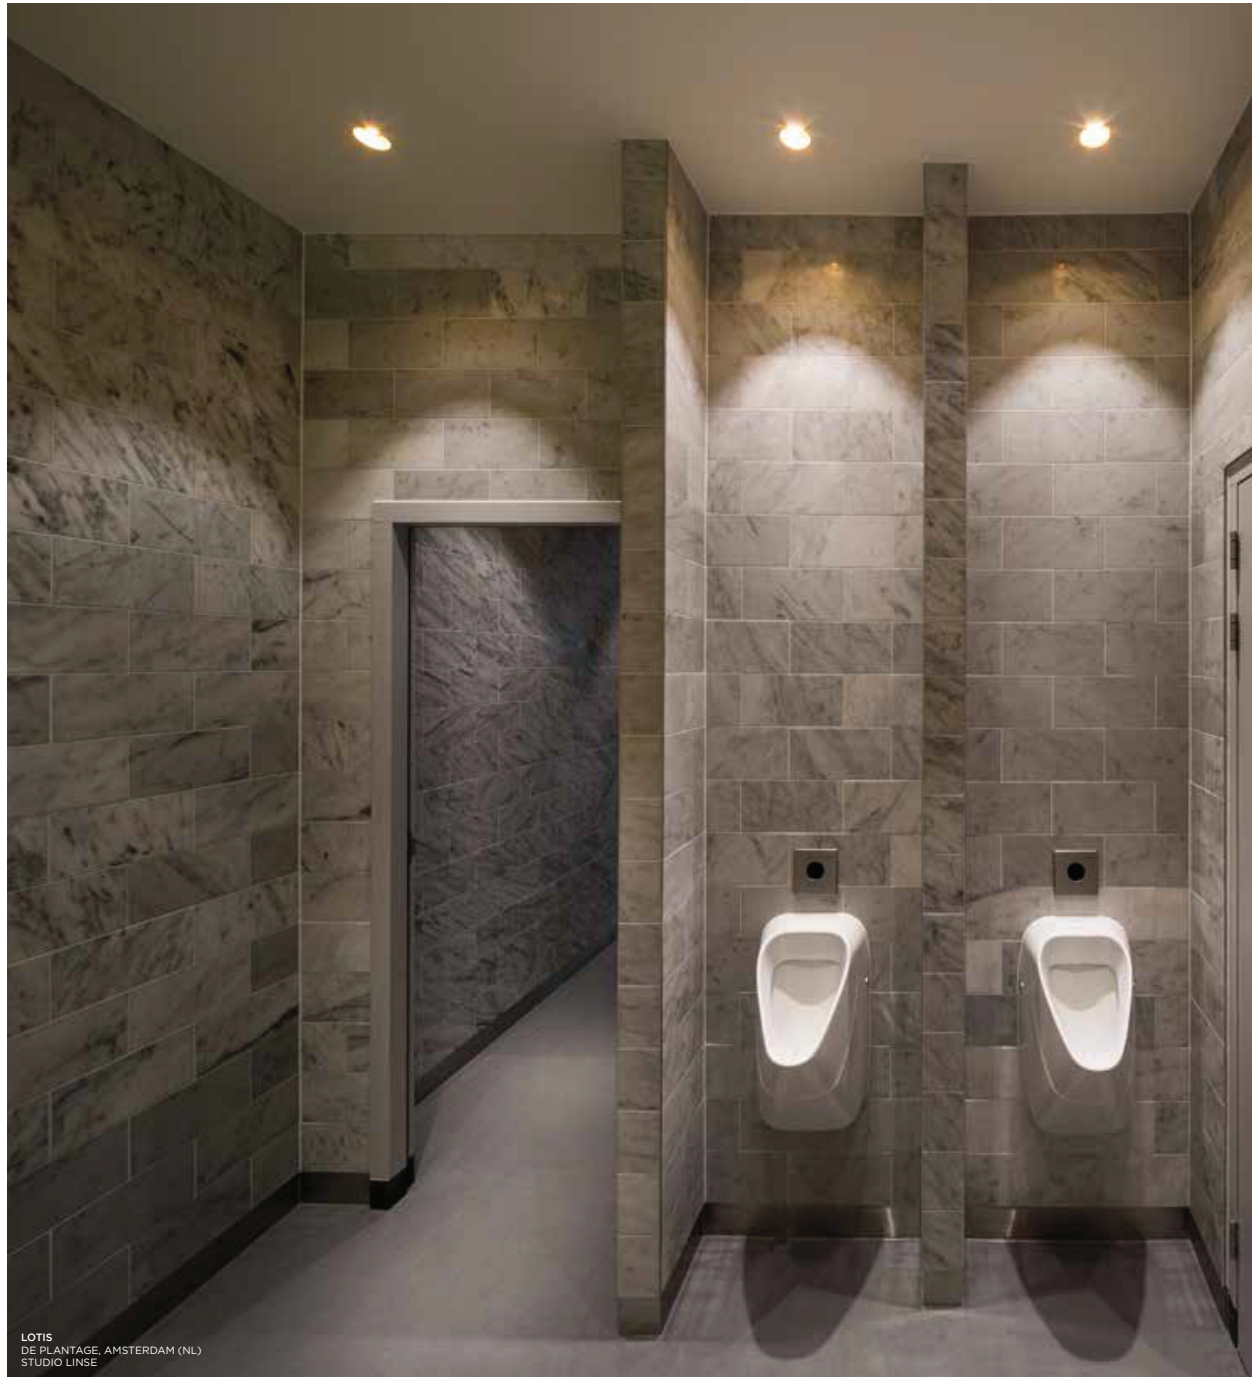

Lotis

LOTIS
DE PLANTAGE, AMSTERDAM (NL)
STUDIO LINSE