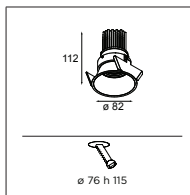

ECO LED GE

Lotis 82 concrete LED GE

1X LED ARRAY INCL. 10.5W

500mA 2IV DC IP20 GWT 960° 0.34KG

	WARM WHITE 2700K / CRI90+		NEUTRAL WHITE 4000K / CRI80+	
	MEDIUM 20°	FLOOD 50°	MEDIUM 20°	FLOOD 50°
black	12564102	12564002	12564302	12564202
white struc	12564109	12564009	12564309	12564209

ECO LED RG