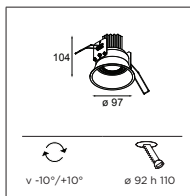

Lotis 97 adjustable LED RG

1X LED ARRAY INCL. | 10.5W

□ 230V ▲ IP20 GWT 960° 0.77KG ▲

NOT DIMMABLE	WARM WHITE 2700K / CRI90+		NEUTRAL WHITE 4000K / CRI80+	
	MEDIUM 25°	FLOOD 50°	MEDIUM 25°	FLOOD 50°
alu	I1451305	I1451505	I1451705	I1451905
black	I1451302	I1451502	I1451702	I1451902
white struc	I1451309	I1451509	I1451709	I1451909

1-10V/PUSHDIM	WARM WHITE 2700K / CRI90+		NEUTRAL WHITE 4000K / CRI80+	
	MEDIUM 25°	FLOOD 50°	MEDIUM 25°	FLOOD 50°
alu	I1451205	I1451405	I1451605	I1451805
black	I1451202	I1451402	I1451602	I1451802
white struc	I1451209	I1451409	I1451609	I1451809

ECO DISCHARGE GE