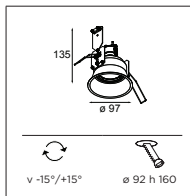

Lotis 97 adjustable HIPAR GE

1X HIPAR-C 16 | GX10 | MAX. 35W

⊕ 4-5kV IP20 GWT 960° 0.40KG ▲

alu	I0882705
black	I0882702
white struc	I0882709

HALOGEN 12V GE