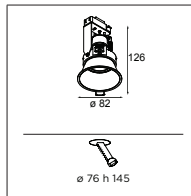

Lotis 82 LED retrofit

1X LED GU10 INCL. GU10 5.5W

Icons: 230V, R,L, IP20, GWT 960°, 0.25KG

	WARM WHITE 2700K	
	MEDIUM 25°	
alu	11450005	
black	11450002	
gold	11450046	
white struc	11450009