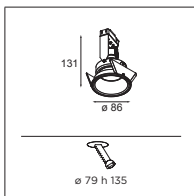

Lotis 86 IP55 LED retrofit

1X LED GU10 INCL. | GU10 | 5.5W