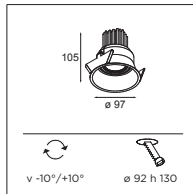

Lotis 97 concrete adjustable LED RG

1X LED ARRAY INCL. | 10.5W