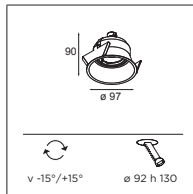

Lotis 97 concrete adjustable MR16 GE

1X QR-CBC 51 | GX5.3 | MAX. 50W