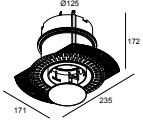

## Montage kit - side air + light

**29810 0110** MOUNTING KIT SIDE AIR 105

## Montage kit - side air only

**29810 0100** MOUNTING KIT SIDE AIR ONLY 1

**ENTERO RD-S TRIMLESS IP SOFT 93020 GC**

28484 9020 GC

**Montage kit - top air only**

---

**29810 0200** MOUNTING KIT TOP AIR ONLY 1