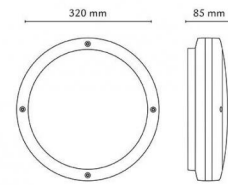

Protection

Luminaire class:	Class I
Ingress protection rating:	IP65
Vandal class:	IK10
Ta nominal:	Ta=25°C
Fire protection class:	850°C - 30s