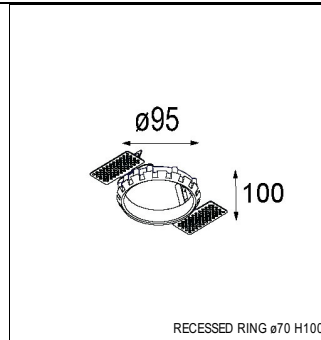

12845032	SMART SURFACE TUBED 82 LARGE LED GE BLACK STRUC
12845024	SMART SURFACE TUBED 82 LARGE LED GE BRUSHED ALU
12845009	SMART SURFACE TUBED 82 LARGE LED GE WHITE STRUC
12844032	SMART SURFACE TUBED 82 LARGE LED GI BLACK STRUC
12844024	SMART SURFACE TUBED 82 LARGE LED GI BRUSHED ALU
12844009	SMART SURFACE TUBED 82 LARGE LED GI WHITE STRUC
12841032	SMART SURFACE TUBED 82 S GE FOR 1X LED BLACK STRUC
12841009	SMART SURFACE TUBED 82 S GE FOR 1X LED WHITE STRUC
12842432	SMART SURFACE TUBED SUSPENSION 82 XL LED DALI GI BLACK STRUC
12842424	SMART SURFACE TUBED SUSPENSION 82 XL LED DALI GI BRUSHED ALU
12842409	SMART SURFACE TUBED SUSPENSION 82 XL LED DALI GI WHITE STRUC
12842332	SMART SURFACE TUBED SUSPENSION 82 XL LED 1-10V/PUSHDIM GI BLACK STRUC
12842324	SMART SURFACE TUBED SUSPENSION 82 XL LED 1-10V/PUSHDIM GI BRUSHED ALU
12842309	SMART SURFACE TUBED SUSPENSION 82 XL LED 1-10V/PUSHDIM GI WHITE STRUC
12842232	SMART SURFACE TUBED SUSPENSION 82 XL LED TRE DIM GI BLACK STRUC
12842224	SMART SURFACE TUBED SUSPENSION 82 XL LED TRE DIM GI BRUSHED ALU
12842209	SMART SURFACE TUBED SUSPENSION 82 XL LED TRE DIM GI WHITE STRUC
12842032	SMART SURFACE TUBED SUSPENSION 82 LARGE LED GI BLACK STRUC
12842024	SMART SURFACE TUBED SUSPENSION 82 LARGE LED GI BRUSHED ALU
12842009	SMART SURFACE TUBED SUSPENSION 82 LARGE LED GI WHITE STRUC

MASK

12500132	SMART MASK 82 2X BLACK STRUC
12500146	SMART MASK 82 2X GOLD
12500160	SMART MASK 82 2X WHITE STRUC

ACCESSORIES

SURFACE-BOX

12515132	SMART SURFACE BOX 82 1-10V/PUSHDIM GI FOR 2X LED GE BLACK STRUC