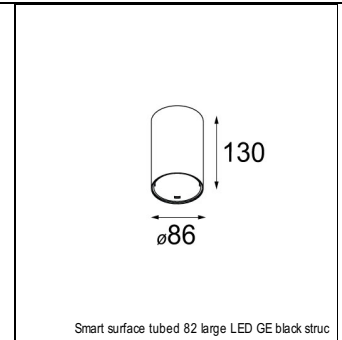

12845032	SMART SURFACE TUBED 82 LARGE LED GE BLACK STRUC
12845024	SMART SURFACE TUBED 82 LARGE LED GE BRUSHED ALU
12845009	SMART SURFACE TUBED 82 LARGE LED GE WHITE STRUC
12844032	SMART SURFACE TUBED 82 LARGE LED GI BLACK STRUC
12844024	SMART SURFACE TUBED 82 LARGE LED GI BRUSHED ALU
12844009	SMART SURFACE TUBED 82 LARGE LED GI WHITE STRUC
12841032	SMART SURFACE TUBED 82 S GE FOR 1X LED BLACK STRUC
12841009	SMART SURFACE TUBED 82 S GE FOR 1X LED WHITE STRUC
12842432	SMART SURFACE TUBED SUSPENSION 82 XL LED DALI GI BLACK STRUC
12842424	SMART SURFACE TUBED SUSPENSION 82 XL LED DALI GI BRUSHED ALU
12842409	SMART SURFACE TUBED SUSPENSION 82 XL LED DALI GI WHITE STRUC
12842332	SMART SURFACE TUBED SUSPENSION 82 XL LED 1-10V/PUSHDIM GI BLACK STRUC
12842324	SMART SURFACE TUBED SUSPENSION 82 XL LED 1-10V/PUSHDIM GI BRUSHED ALU
12842309	SMART SURFACE TUBED SUSPENSION 82 XL LED 1-10V/PUSHDIM GI WHITE STRUC
12842232	SMART SURFACE TUBED SUSPENSION 82 XL LED TRE DIM GI BLACK STRUC
12842224	SMART SURFACE TUBED SUSPENSION 82 XL LED TRE DIM GI BRUSHED ALU
12842209	SMART SURFACE TUBED SUSPENSION 82 XL LED TRE DIM GI WHITE STRUC
12842032	SMART SURFACE TUBED SUSPENSION 82 LARGE LED GI BLACK STRUC
12842024	SMART SURFACE TUBED SUSPENSION 82 LARGE LED GI BRUSHED ALU
12842009	SMART SURFACE TUBED SUSPENSION 82 LARGE LED GI WHITE STRUC

MASK

12500132	SMART MASK 82 2X BLACK STRUC
12500146	SMART MASK 82 2X GOLD
12500160	SMART MASK 82 2X WHITE STRUC

ACCESSORIES

SURFACE-BOX

12515132	SMART SURFACE BOX 82 1-10V/PUSHDIM GI FOR 2X LED GE BLACK STRUC