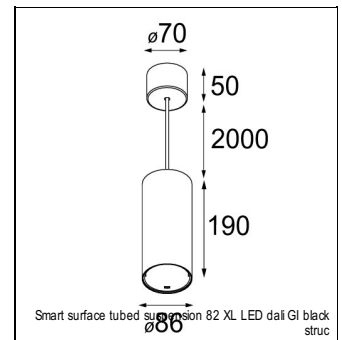

12845032	SMART SURFACE TUBED 82 LARGE LED GE BLACK STRUC
12845024	SMART SURFACE TUBED 82 LARGE LED GE BRUSHED ALU
12845009	SMART SURFACE TUBED 82 LARGE LED GE WHITE STRUC
12844032	SMART SURFACE TUBED 82 LARGE LED GI BLACK STRUC
12844024	SMART SURFACE TUBED 82 LARGE LED GI BRUSHED ALU
12844009	SMART SURFACE TUBED 82 LARGE LED GI WHITE STRUC
12841032	SMART SURFACE TUBED 82 S GE FOR 1X LED BLACK STRUC
12841009	SMART SURFACE TUBED 82 S GE FOR 1X LED WHITE STRUC
12842432	SMART SURFACE TUBED SUSPENSION 82 XL LED DALI GI BLACK STRUC
12842424	SMART SURFACE TUBED SUSPENSION 82 XL LED DALI GI BRUSHED ALU
12842409	SMART SURFACE TUBED SUSPENSION 82 XL LED DALI GI WHITE STRUC
12842332	SMART SURFACE TUBED SUSPENSION 82 XL LED 1-10V/PUSHDIM GI BLACK STRUC
12842324	SMART SURFACE TUBED SUSPENSION 82 XL LED 1-10V/PUSHDIM GI BRUSHED ALU
12842309	SMART SURFACE TUBED SUSPENSION 82 XL LED 1-10V/PUSHDIM GI WHITE STRUC
12842232	SMART SURFACE TUBED SUSPENSION 82 XL LED TRE DIM GI BLACK STRUC
12842224	SMART SURFACE TUBED SUSPENSION 82 XL LED TRE DIM GI BRUSHED ALU
12842209	SMART SURFACE TUBED SUSPENSION 82 XL LED TRE DIM GI WHITE STRUC
12842032	SMART SURFACE TUBED SUSPENSION 82 LARGE LED GI BLACK STRUC
12842024	SMART SURFACE TUBED SUSPENSION 82 LARGE LED GI BRUSHED ALU
12842009	SMART SURFACE TUBED SUSPENSION 82 LARGE LED GI WHITE STRUC

MASK

12500132	SMART MASK 82 2X BLACK STRUC
12500146	SMART MASK 82 2X GOLD
12500160	SMART MASK 82 2X WHITE STRUC

ACCESSORIES

SURFACE-BOX

12515132	SMART SURFACE BOX 82 1-10V/PUSHDIM GI FOR 2X LED GE BLACK STRUC