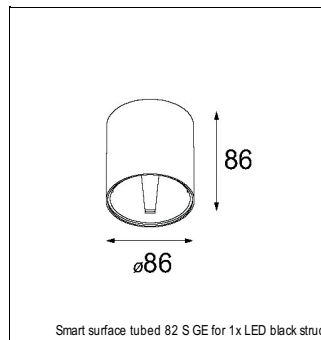

12845032	SMART SURFACE TUBED 82 LARGE LED GE BLACK STRUC
12845024	SMART SURFACE TUBED 82 LARGE LED GE BRUSHED ALU
12845009	SMART SURFACE TUBED 82 LARGE LED GE WHITE STRUC
12844032	SMART SURFACE TUBED 82 LARGE LED GI BLACK STRUC
12844024	SMART SURFACE TUBED 82 LARGE LED GI BRUSHED ALU
12844009	SMART SURFACE TUBED 82 LARGE LED GI WHITE STRUC
12841032	SMART SURFACE TUBED 82 S GE FOR 1X LED BLACK STRUC
12841009	SMART SURFACE TUBED 82 S GE FOR 1X LED WHITE STRUC
12842432	SMART SURFACE TUBED SUSPENSION 82 XL LED DALI GI BLACK STRUC
12842424	SMART SURFACE TUBED SUSPENSION 82 XL LED DALI GI BRUSHED ALU
12842409	SMART SURFACE TUBED SUSPENSION 82 XL LED DALI GI WHITE STRUC
12842332	SMART SURFACE TUBED SUSPENSION 82 XL LED 1-10V/PUSHDIM GI BLACK STRUC
12842324	SMART SURFACE TUBED SUSPENSION 82 XL LED 1-10V/PUSHDIM GI BRUSHED ALU
12842309	SMART SURFACE TUBED SUSPENSION 82 XL LED 1-10V/PUSHDIM GI WHITE STRUC
12842232	SMART SURFACE TUBED SUSPENSION 82 XL LED TRE DIM GI BLACK STRUC
12842224	SMART SURFACE TUBED SUSPENSION 82 XL LED TRE DIM GI BRUSHED ALU
12842209	SMART SURFACE TUBED SUSPENSION 82 XL LED TRE DIM GI WHITE STRUC
12842032	SMART SURFACE TUBED SUSPENSION 82 LARGE LED GI BLACK STRUC
12842024	SMART SURFACE TUBED SUSPENSION 82 LARGE LED GI BRUSHED ALU
12842009	SMART SURFACE TUBED SUSPENSION 82 LARGE LED GI WHITE STRUC

MASK

12500132	SMART MASK 82 2X BLACK STRUC
12500146	SMART MASK 82 2X GOLD
12500160	SMART MASK 82 2X WHITE STRUC

ACCESSORIES

SURFACE-BOX

12515132	SMART SURFACE BOX 82 1-10V/PUSHDIM GI FOR 2X LED GE BLACK STRUC