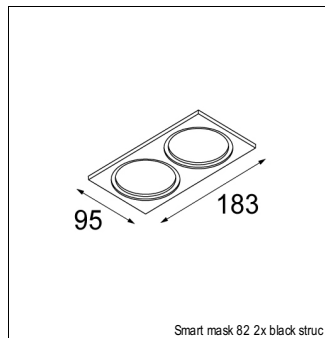

Art. Nr. 12412032

SPECIFICATIONS

Lamp	1x LED Array	
Gear / Transfo	LED gear not incl.	
Cut-out size	ø 70 h 60	
Weight	0.36kg	
Min. Distance	0.1 m	
IP	IP54	
Glow Wire Test	960°	
Source lifetime	50000 hrs	
CRI	90	
Power supply	500mA	350mA
	18.4Vf	17.8Vf
Connected load	9.2W	6.2W
Lumen	514lm	383lm
Efficacy	56lm/W	62lm/W
UGR	13	12
Adjustability	Not Applicable	
Remark	! 3500K on request ! can be combined with Smart mask ! can be combined with Smart surface box & surface tubed (surface/suspension)	

RECESSED-FRAME

12500230	RECESSED RING Ø70 H100
----------	------------------------

SURFACE-TUBED

12845032	SMART SURFACE TUBED 82 LARGE LED GE BLACK STRUC
12845024	SMART SURFACE TUBED 82 LARGE LED GE BRUSHED ALU
12845009	SMART SURFACE TUBED 82 LARGE LED GE WHITE STRUC
12844032	SMART SURFACE TUBED 82 LARGE LED GI BLACK STRUC
12844024	SMART SURFACE TUBED 82 LARGE LED GI BRUSHED ALU
12844009	SMART SURFACE TUBED 82 LARGE LED GI WHITE STRUC