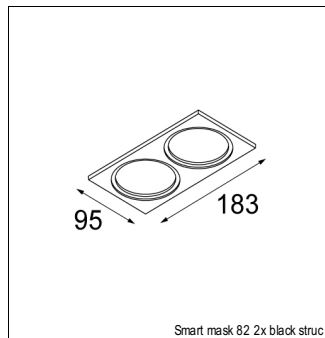

Art. Nr. 12412532

SPECIFICATIONS

Lamp	1x LED Array	
Gear / Transfo	LED gear not incl.	
Cut-out size	ø 70 h 60	
Weight	0.36kg	
Min. Distance	0.1 m	
IP	IP54	
Glow Wire Test	960°	
Source lifetime	50000 hrs	
CRI	90	
Power supply	350mA 17.8Vf	500mA 18.4Vf
Connected load	6.2W	9.2W
Lumen	436lm	548lm
Efficacy	70lm/W	60lm/W
UGR	12	13
Adjustability	Not Applicable	
Remark	! 3500K on request ! can be combined with Smart mask ! can be combined with Smart surface box & surface tubed (surface/suspension)	

SMART CAKE 82 IP54 LED GE

ACCESSORIES

GYPKIT

12290130	GYPKIT 190X190 - Ø70
12291030	GYPKIT 210X190-2XØ70

CONBOX

10889830	CONBOX 190X192X130X256
----------	------------------------

MASK

12500032	SMART MASK 82 1X BLACK STRUC
12500046	SMART MASK 82 1X GOLD
12500009	SMART MASK 82 1X WHITE STRUC
12500132	SMART MASK 82 2X BLACK STRUC
12500146	SMART MASK 82 2X GOLD
12500109	SMART MASK 82 2X WHITE STRUC

RECESSED-FRAME

12500230	RECESSED RING Ø70 H100
----------	------------------------

SURFACE-TUBED

12845032	SMART SURFACE TUBED 82 LARGE LED GE BLACK STRUC
12845024	SMART SURFACE TUBED 82 LARGE LED GE BRUSHED ALU
12845009	SMART SURFACE TUBED 82 LARGE LED GE WHITE STRUC
12844032	SMART SURFACE TUBED 82 LARGE LED GI BLACK STRUC
12844024	SMART SURFACE TUBED 82 LARGE LED GI BRUSHED ALU
12844009	SMART SURFACE TUBED 82 LARGE LED GI WHITE STRUC