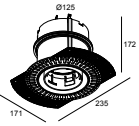

NIME II AIR 93035 PRIM

26412 9320 PRIM

Montage kit - side air + light

29810 0110 MOUNTING KIT SIDE AIR 105

Montage kit - top air + light

29810 0130 MOUNTING KIT TOP AIR 105

Montage kit - side air only

29810 0100 MOUNTING KIT SIDE AIR ONLY 1