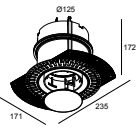

Montage kit - top air only

29810 0200 MOUNTING KIT TOP AIR ONLY 1

☐