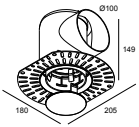

NIME II AIR 93035 PRIM

26412 9320 PRIM

Montage kit - side air + light

29810 0110 MOUNTING KIT SIDE AIR 105

Montage kit - top air + light

29810 0130 MOUNTING KIT TOP AIR 105

Montage kit - side air only

29810 0100 MOUNTING KIT SIDE AIR ONLY 1