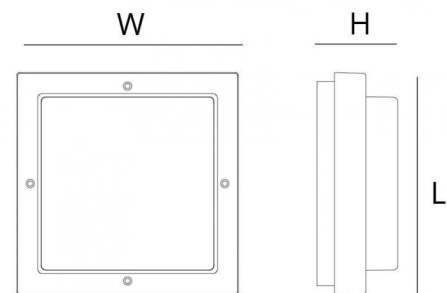

Energy and approvals

Energy class:	A+
Approval:	CE

Materials and finish

Housing:	Aluminium
Colour:	Black (RAL 9004)
Optics:	UV-stabilized polycarbonate

Mounting/Connection

Mounting:	Surface, Indoor / Outdoor
Plug:	Screwless terminal block

Dimensions (mm)

Length (L):	240
Width (W):	240
Height (H):	80
Weight (brutto/netto):	1.78

Packaging

Packing dimensions:	240 x 240 x 80
---------------------	----------------

7 0 2 1 9 8 6 1 4 1 8 7 0