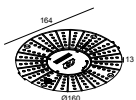

29514 9020 GC

21032 0295

LED POWER CONVERTER 48V-DC to 350 mA-DC / 15W DIM5

1->2

kit de montage

29510 0020

MOUNTING KIT PLAT-OH! TRIMLESS

Notes: