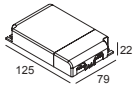

PLAT-OH! TRIMLESS SOFT 93036 GC

29514 9020 GC

300 90 69

LED POWER SUPPLY MULTI-POWER HV DIM9

2->6(6)

☐