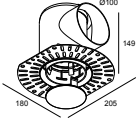

NIME II AIR 93052 PRIM

26412 9330 PRIM

kit de montage - side air + light

29810 0100 MOUNTING KIT SIDE AIR ONLY 1

☐