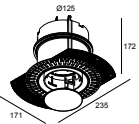

kit de montage - top air only

29810 0200 MOUNTING KIT TOP AIR ONLY 1

☐